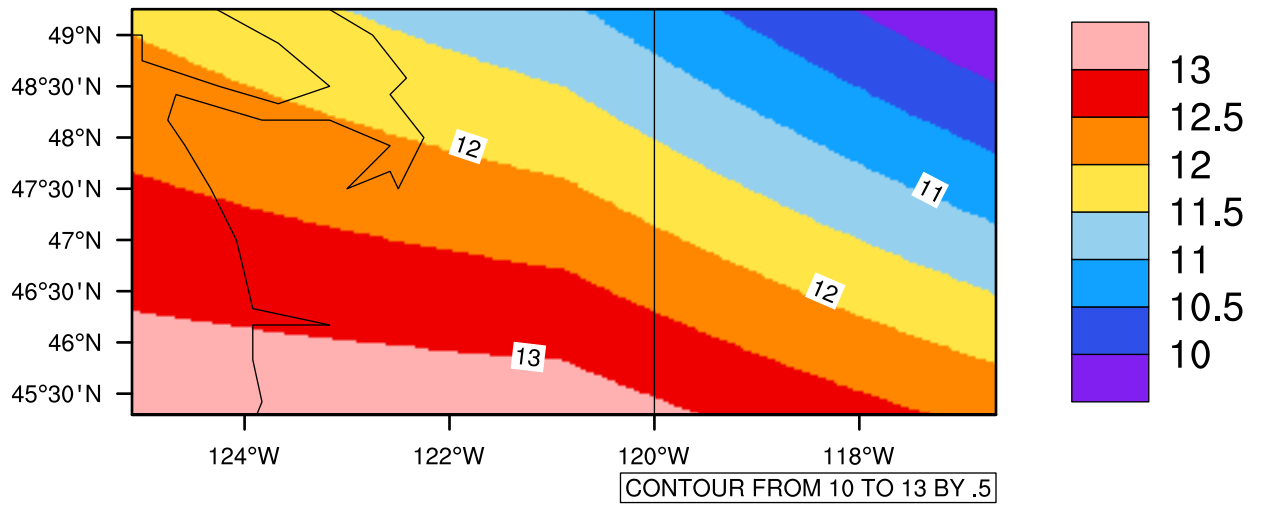

Yearly tasmax(c) In 2020-2029 GFDL-ESM2M RCP85 - Washington

[You can request maps from any dataset from the AgriMetSoft Team.](#)