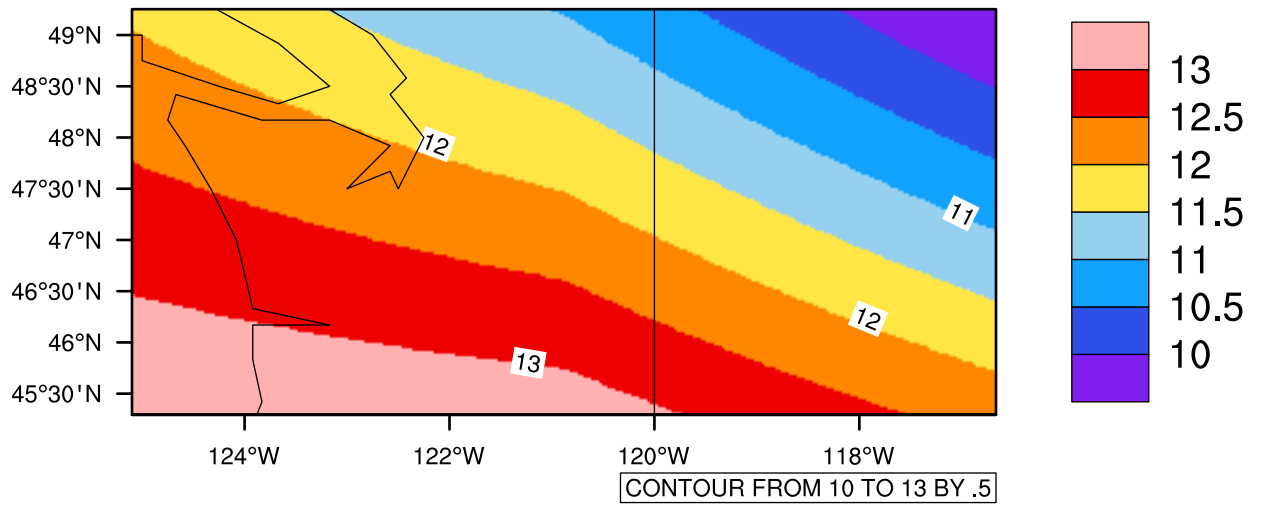

Yearly tasmax(c) In 2040-2049 GFDL-ESM2M RCP85 - Washington

[You can request maps from any dataset from the AgriMetSoft Team.](#)