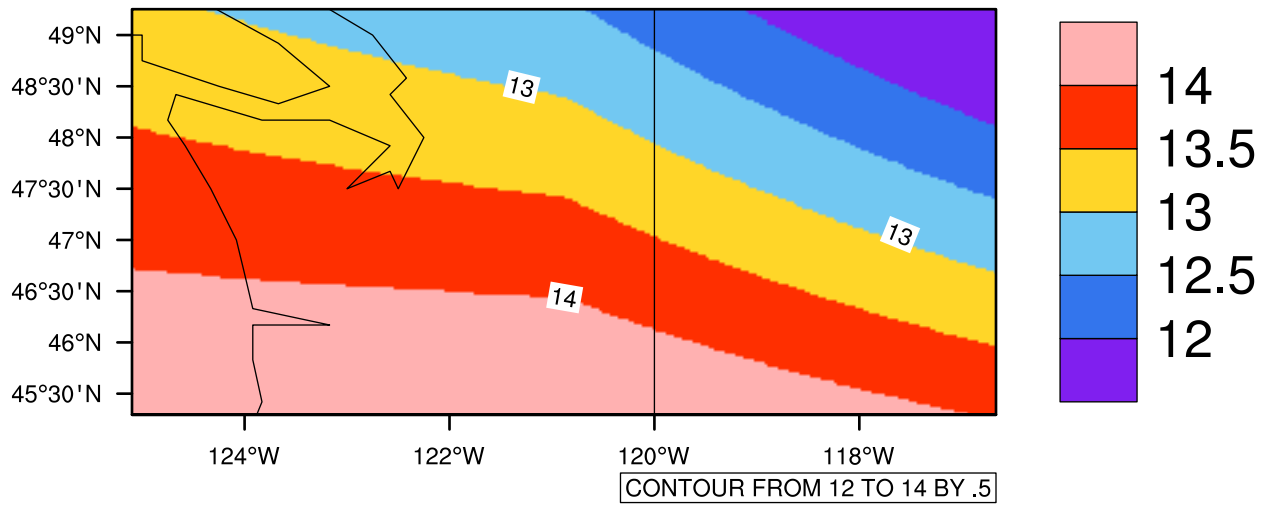

Yearly tasmax(c) In 2070-2079 GFDL-ESM2M RCP85 - Washington

[You can request maps from any dataset from the AgriMetSoft Team.](#)