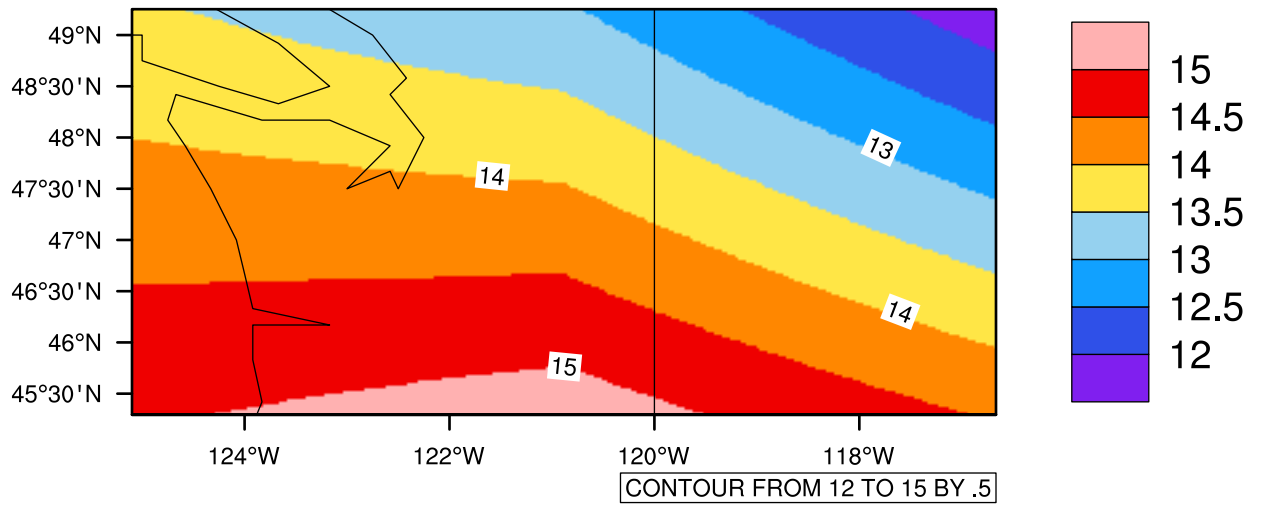

Yearly tasmax(c) In 2080-2089 GFDL-ESM2M RCP85 - Washington

[You can request maps from any dataset from the AgriMetSoft Team.](#)