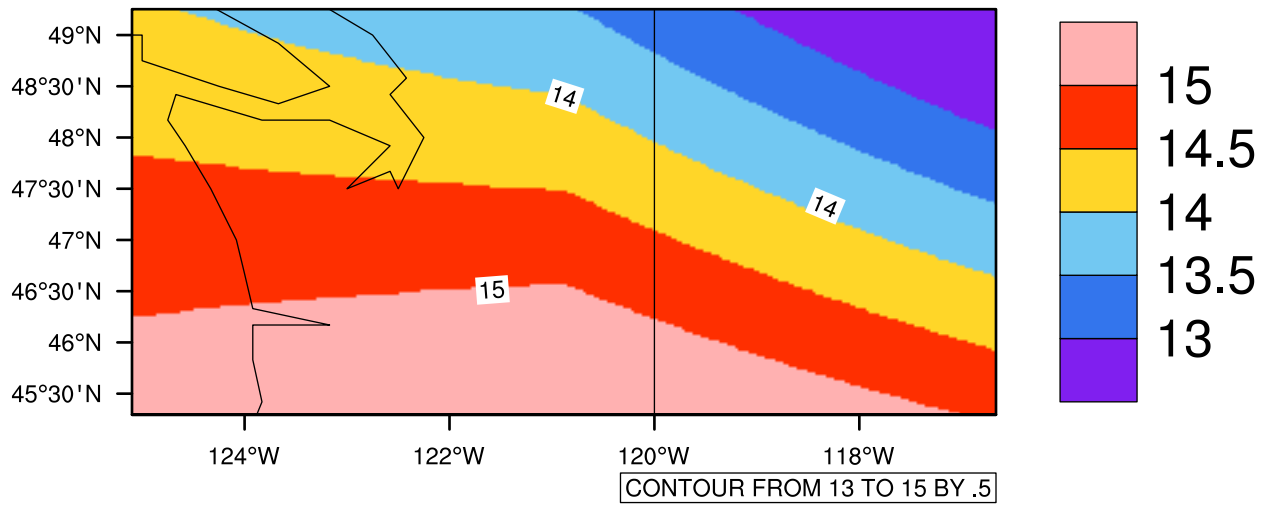

Yearly tasmax(c) In 2090-2099 GFDL-ESM2M RCP85 - Washington

[You can request maps from any dataset from the AgriMetSoft Team.](#)