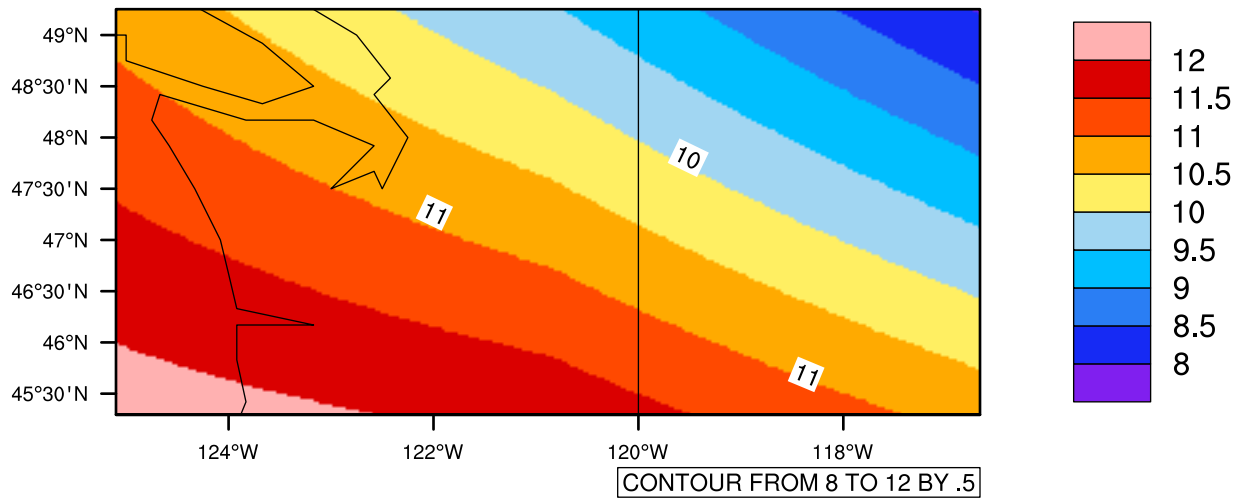

Yearly tasmax(c) In 1975-2005 GFDL-ESM2M historical - Washington

[You can request maps from any dataset from the AgriMetSoft Team.](#)