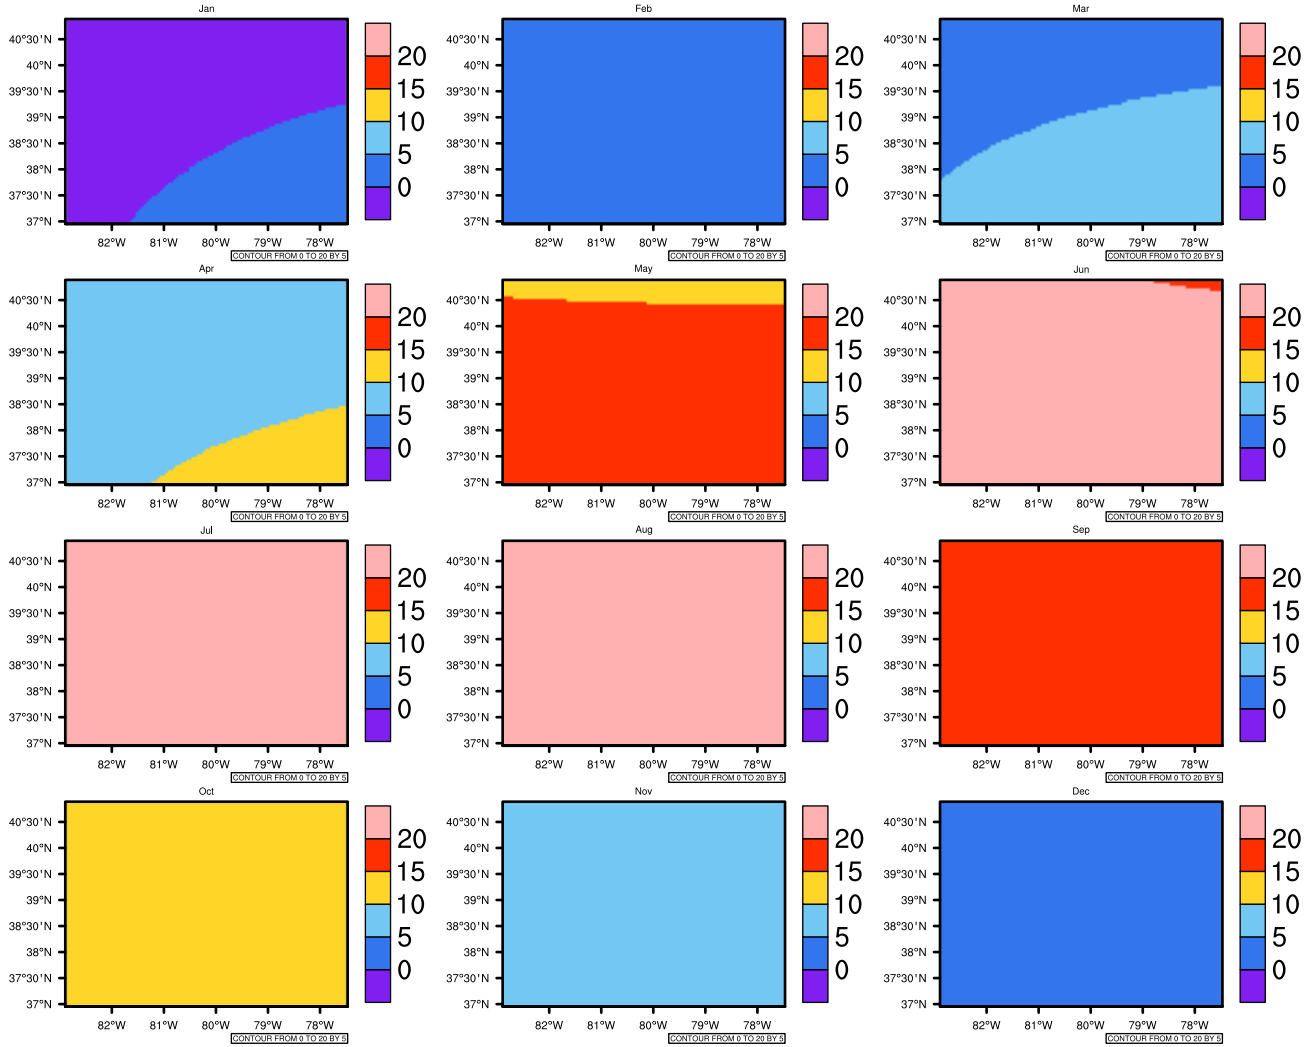

Monthly Daily Averaget(c) In 2040-2049 GFDL-ESM2M RCP45 - West Virginia

AgriMetSoft (2020). Climate Maps. Available on:
<https://agrimetsoft.com/maps>

[Order a new map on <https://agrimetsoft.com/order>

[You can request maps from any dataset from the AgriMetSoft Team.](#)