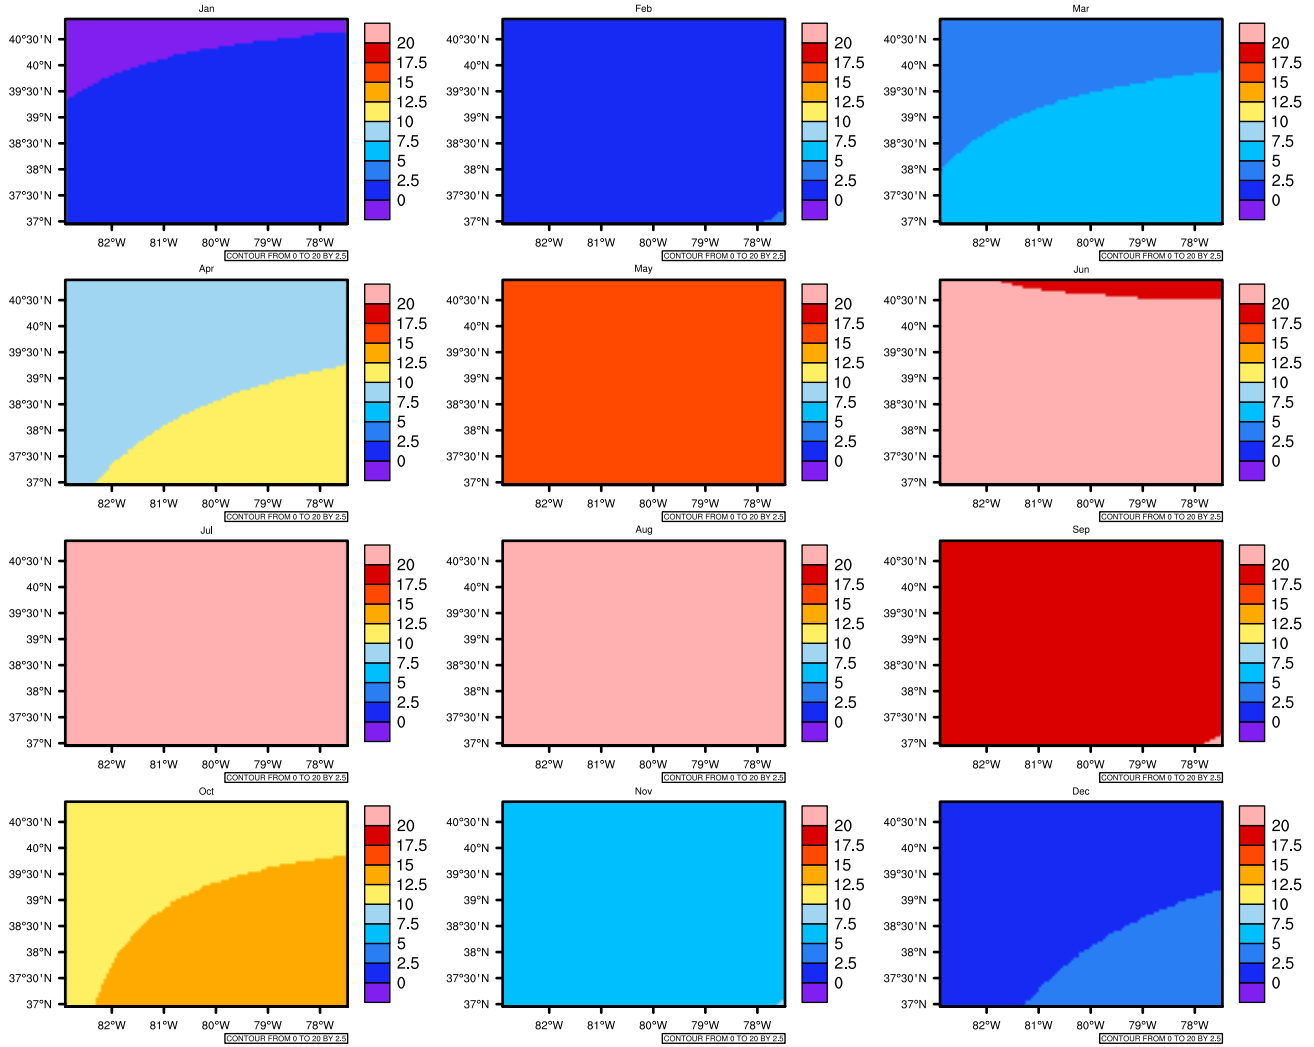

Monthly Daily Averaget(c) In 2050-2059 GFDL-ESM2M RCP45 - West Virginia

AgriMetSoft (2020). Climate Maps. Available on:
<https://agrimetsoft.com/maps>

[Order a new map on <https://agrimetsoft.com/order>

[You can request maps from any dataset from the AgriMetSoft Team.](#)