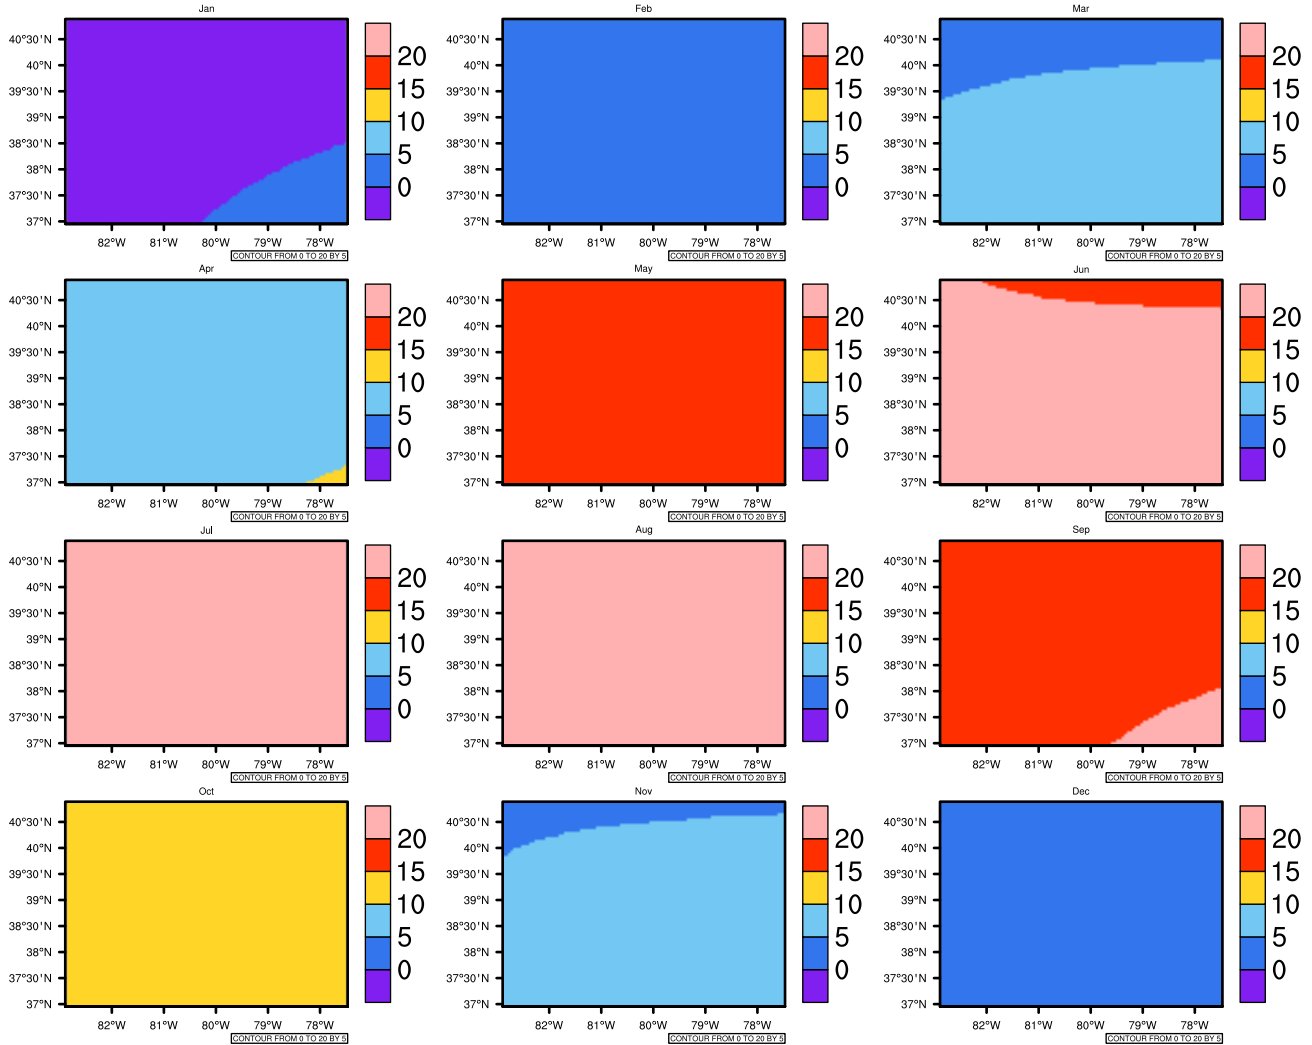

Monthly Daily Averaget(c) In 2060-2069 GFDL-ESM2M RCP45 - West Virginia

AgriMetSoft (2020). Climate Maps. Available on:
<https://agrimetsoft.com/maps>

[Order a new map on <https://agrimetsoft.com/order>

[You can request maps from any dataset from the AgriMetSoft Team.](#)