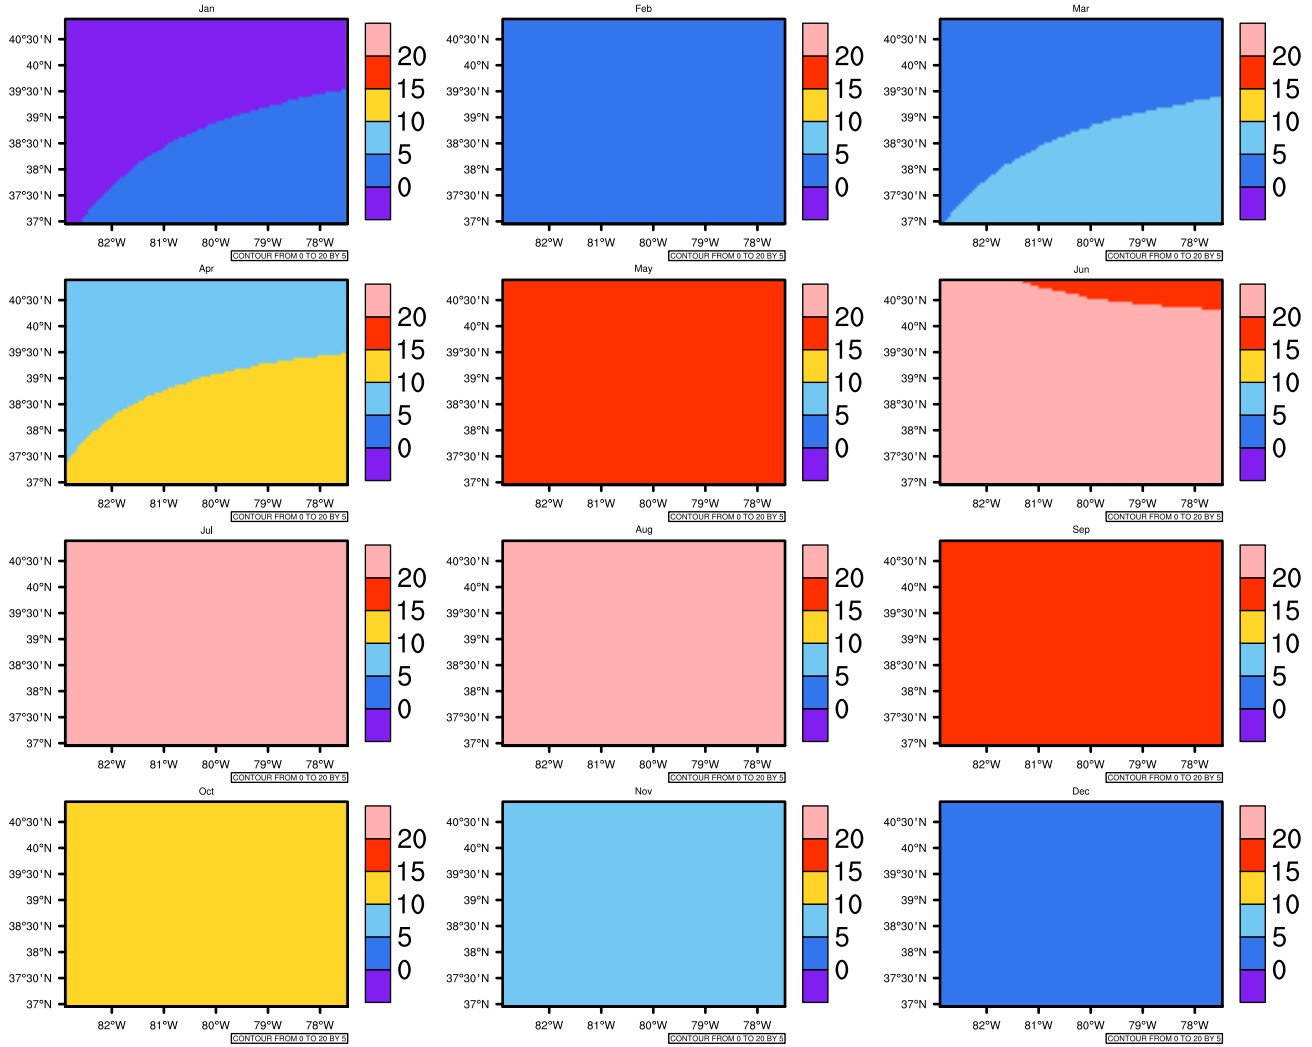

## Monthly Daily Averaget(c) In 2070-2079 GFDL-ESM2M RCP45 - West Virginia

AgriMetSoft (2020). Climate Maps. Available on:  
<https://agrimetsoft.com/maps>

[Order a new map on <https://agrimetsoft.com/order>

[You can request maps from any dataset from the AgriMetSoft Team.](#)