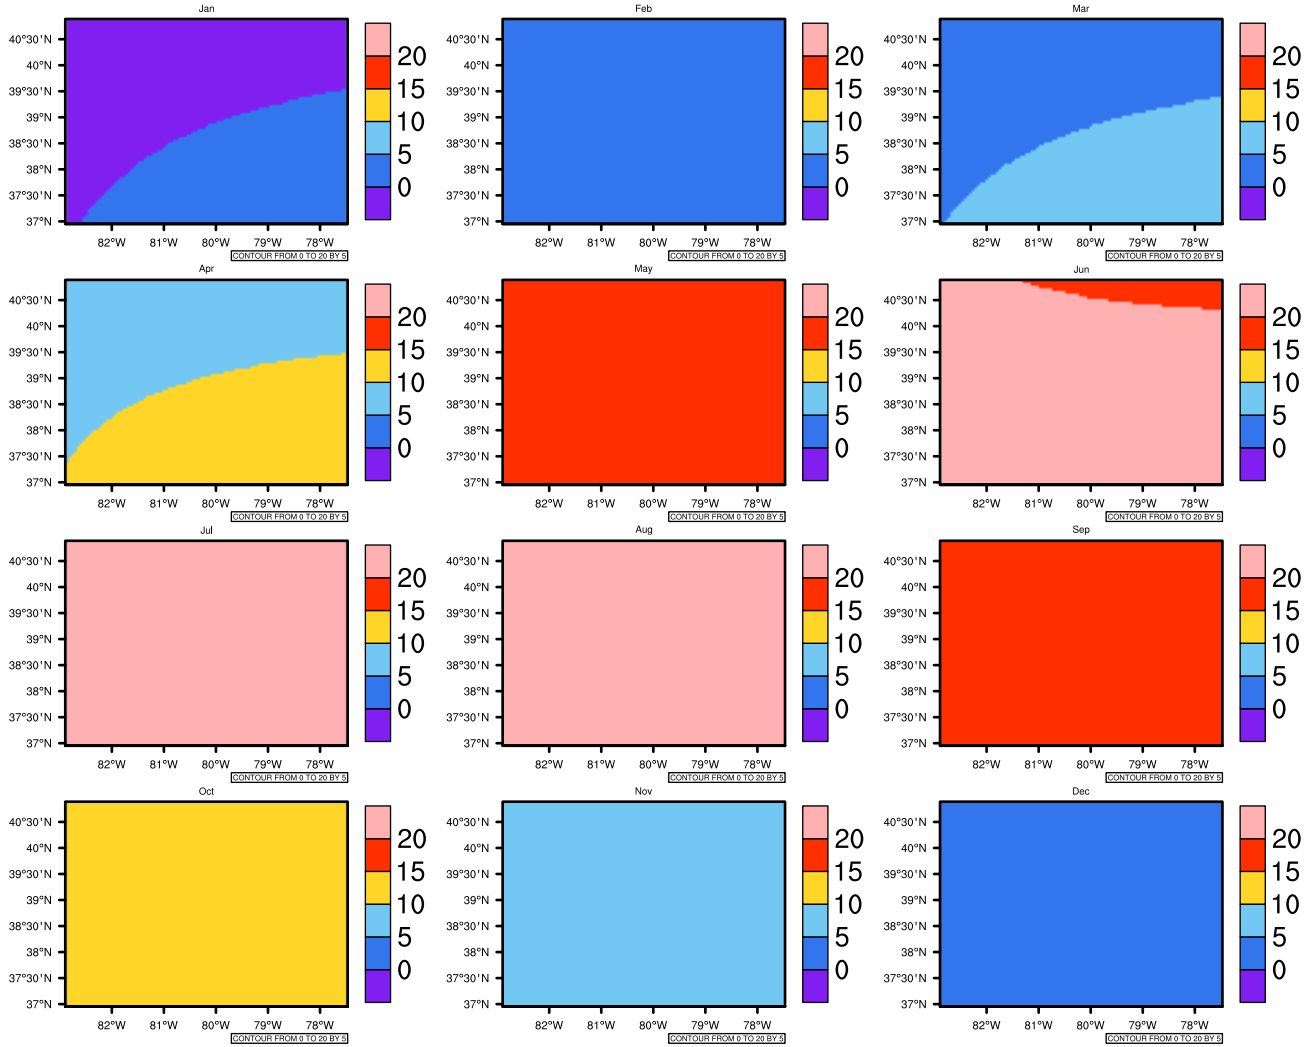

Monthly Daily Averaget(c) In 2070-2079 GFDL-ESM2M RCP45 - West Virginia

AgriMetSoft (2020). Climate Maps. Available on:
<https://agrimetsoft.com/maps>

[Order a new map on <https://agrimetsoft.com/order>