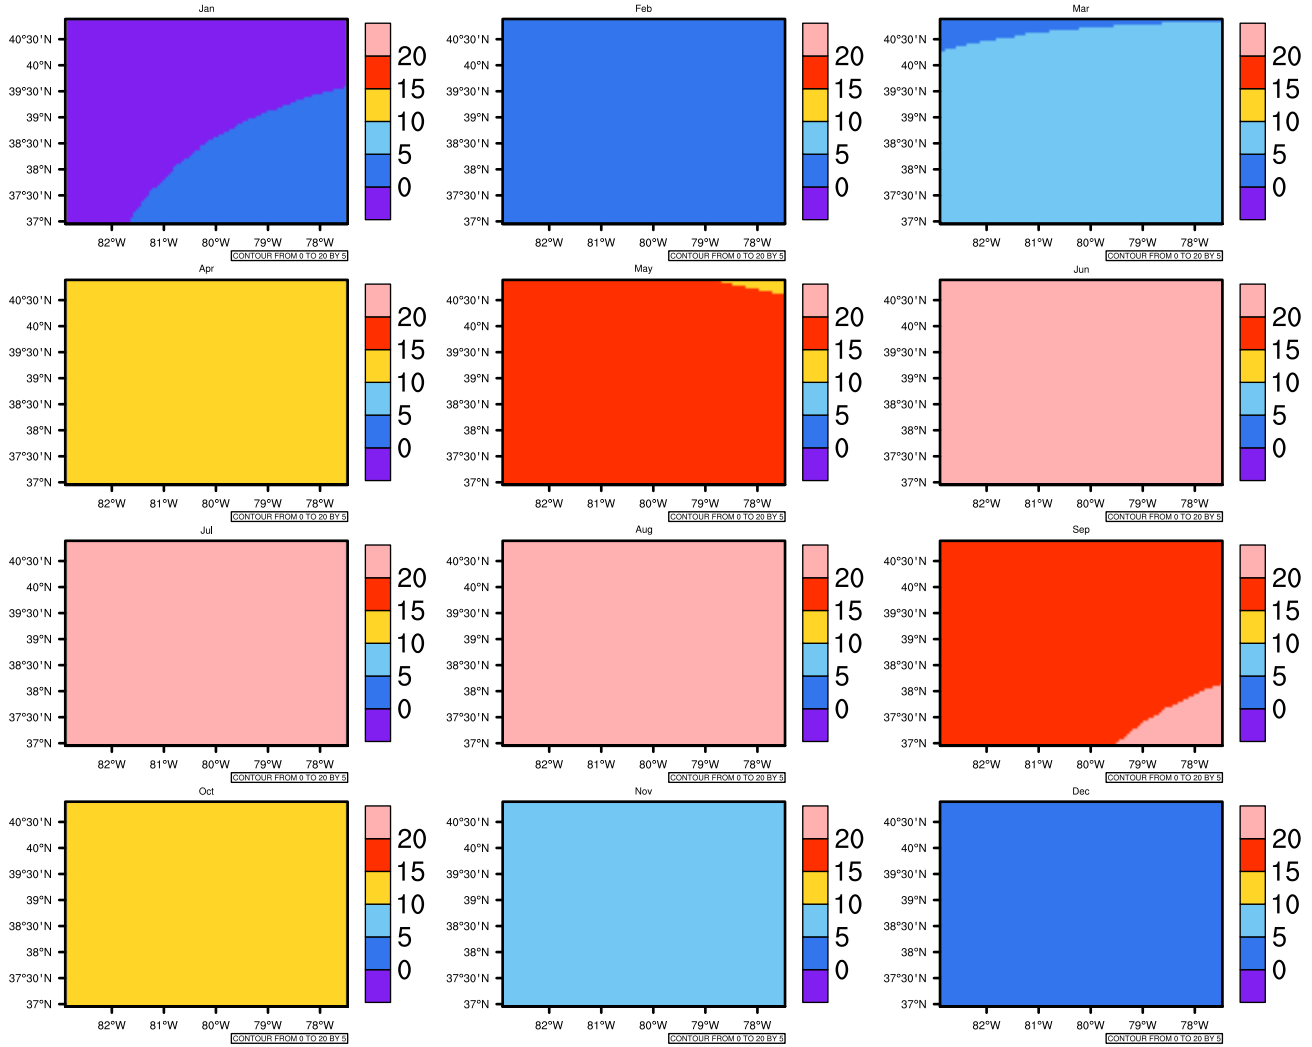

Monthly Daily Averaget(c) In 2080-2089 GFDL-ESM2M RCP45 - West Virginia

AgriMetSoft (2020). Climate Maps. Available on:
<https://agrimetsoft.com/maps>

[Order a new map on <https://agrimetsoft.com/order>

[You can request maps from any dataset from the AgriMetSoft Team.](#)