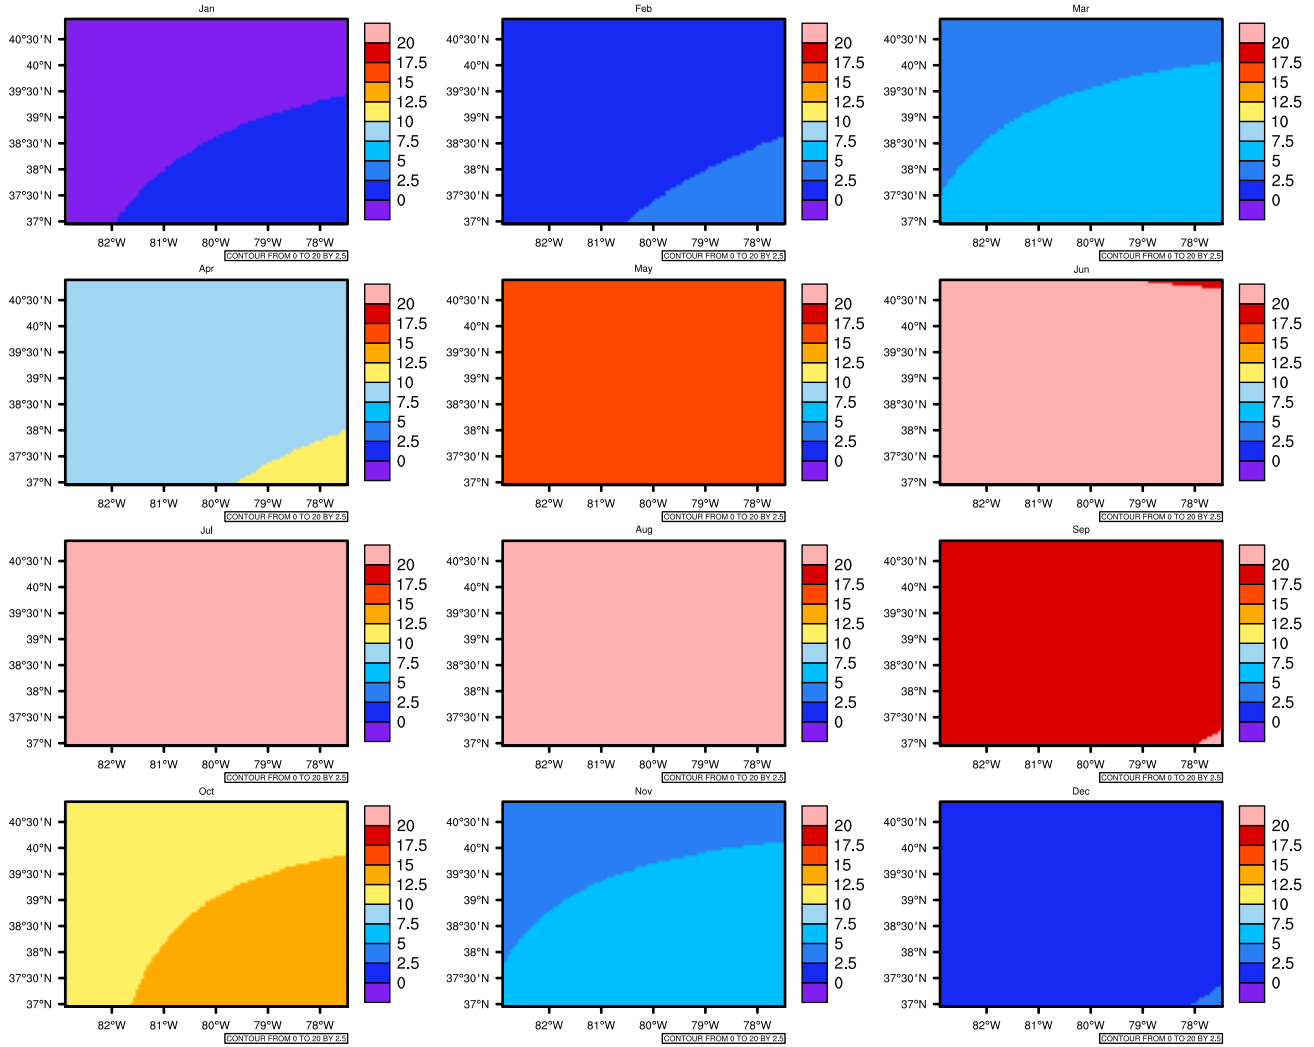

Monthly Daily Averaget(c) In 2090-2099 GFDL-ESM2M RCP45 - West Virginia

AgriMetSoft (2020). Climate Maps. Available on:
<https://agrimetsoft.com/maps>

[Order a new map on <https://agrimetsoft.com/order>

[You can request maps from any dataset from the AgriMetSoft Team.](#)