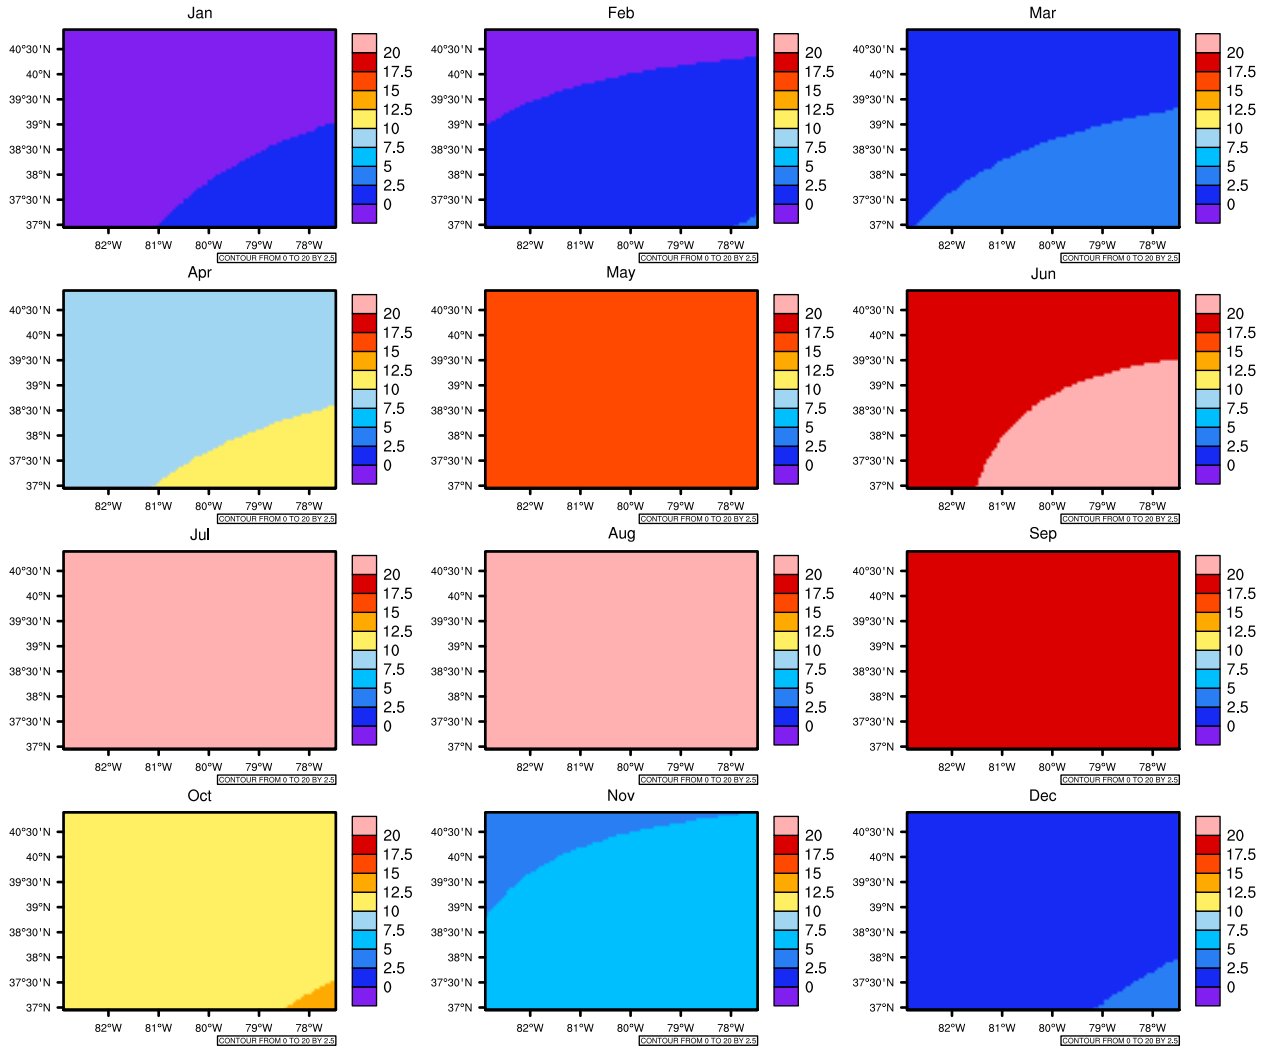

# Monthly Daily Averaget(c) In 2020-2029 GFDL-ESM2M RCP85 - West Virginia

AgriMetSoft (2020). Climate Maps. Available on:  
<https://agrimetsoft.com/maps>

Order a new map on <https://agrimetsoft.com/order>