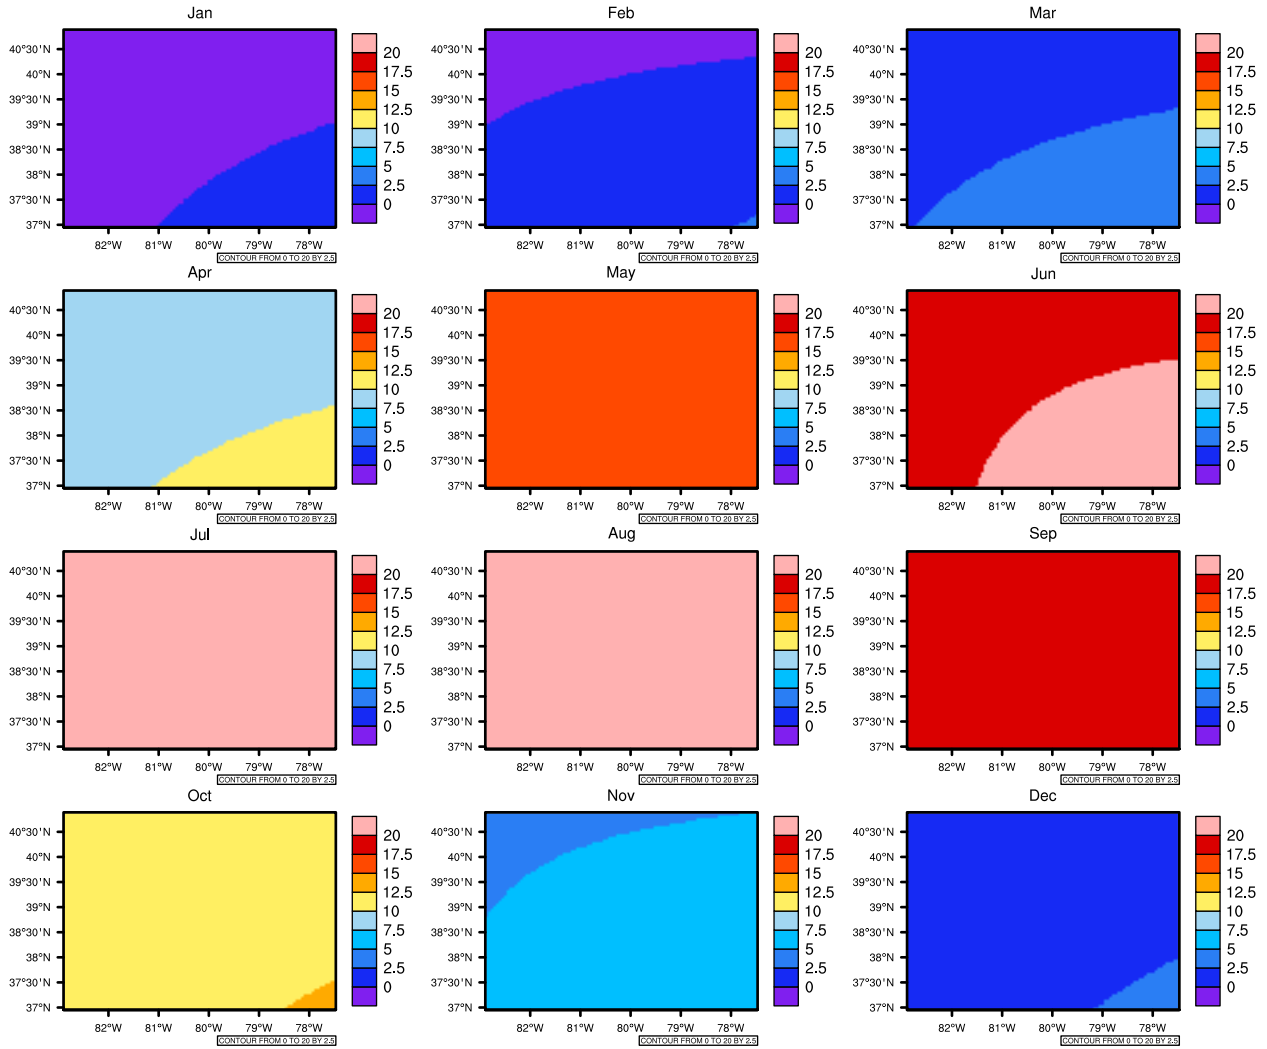

# Monthly Daily Averaget(c) In 2020-2029 GFDL-ESM2M RCP85 - West Virginia

AgriMetSoft (2020). Climate Maps. Available on:  
<https://agrimetsoft.com/maps>

Order a new map on <https://agrimetsoft.com/order>

[You can request maps from any dataset from the AgriMetSoft Team.](#)