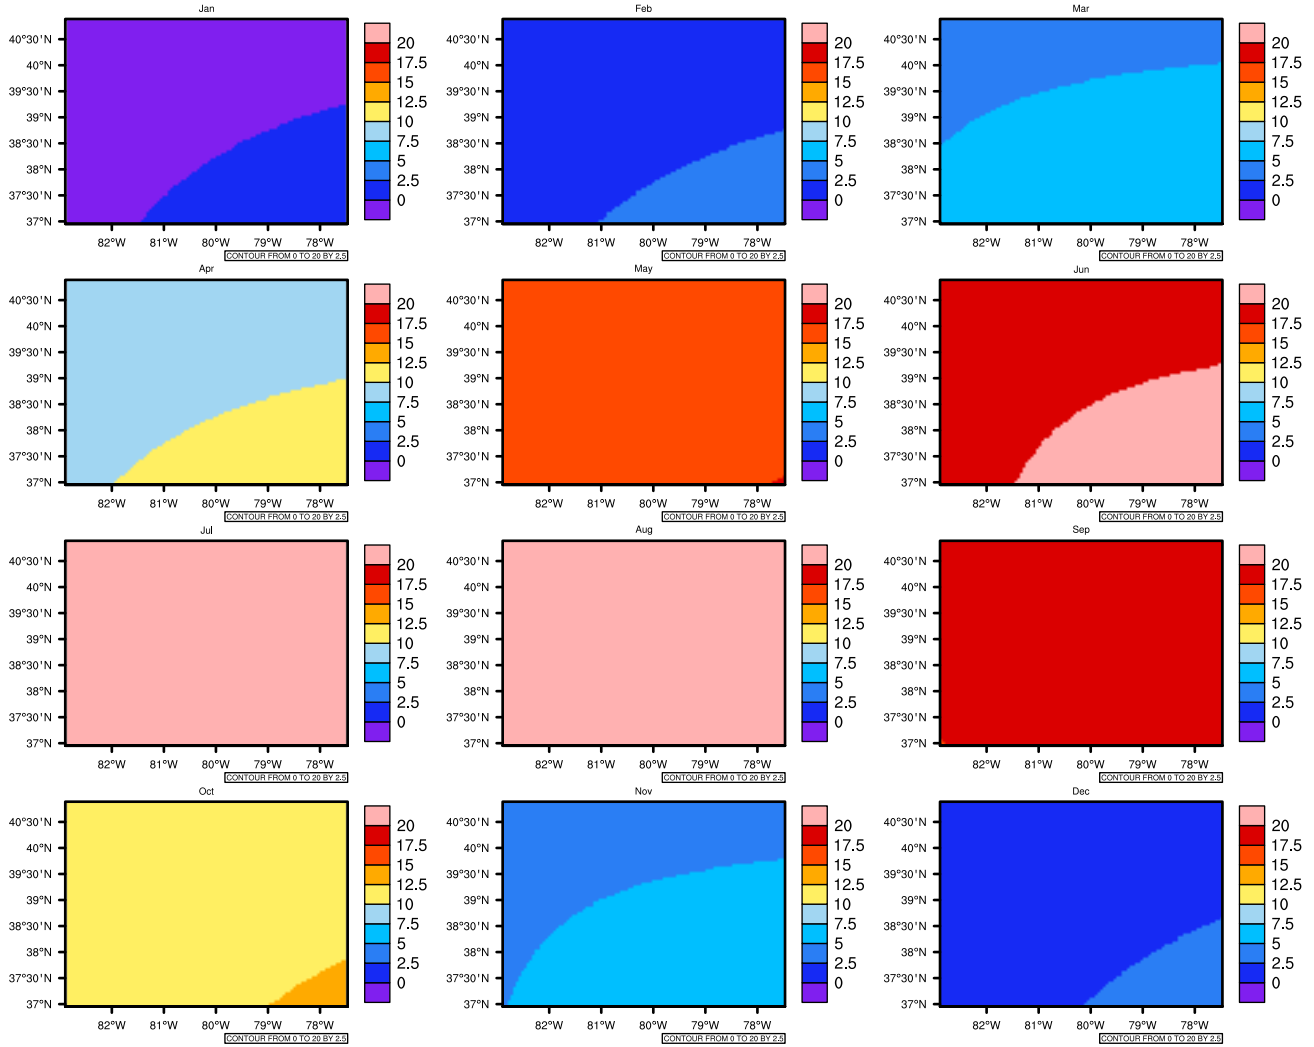

Monthly Daily Averaget(c) In 2030-2039 GFDL-ESM2M RCP85 - West Virginia

AgriMetSoft (2020). Climate Maps. Available on:
<https://agrimetsoft.com/maps>

[Order a new map on <https://agrimetsoft.com/order>

[You can request maps from any dataset from the AgriMetSoft Team.](#)