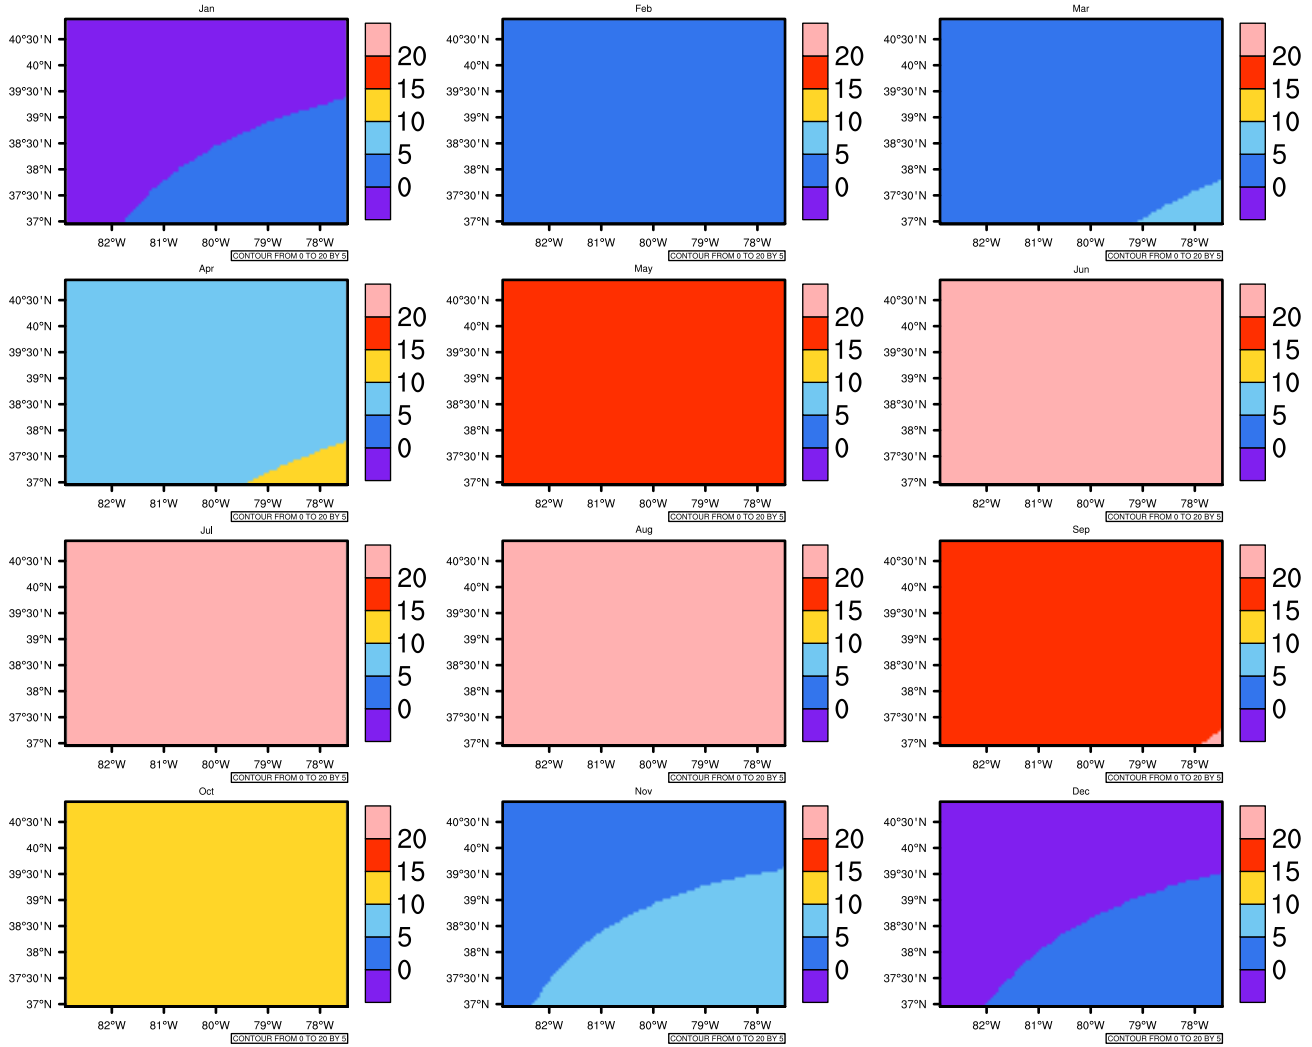

Monthly Daily Averaget(c) In 2040-2049 GFDL-ESM2M RCP85 - West Virginia

AgriMetSoft (2020). Climate Maps. Available on:
<https://agrimetsoft.com/maps>

[Order a new map on <https://agrimetsoft.com/order>

[You can request maps from any dataset from the AgriMetSoft Team.](#)