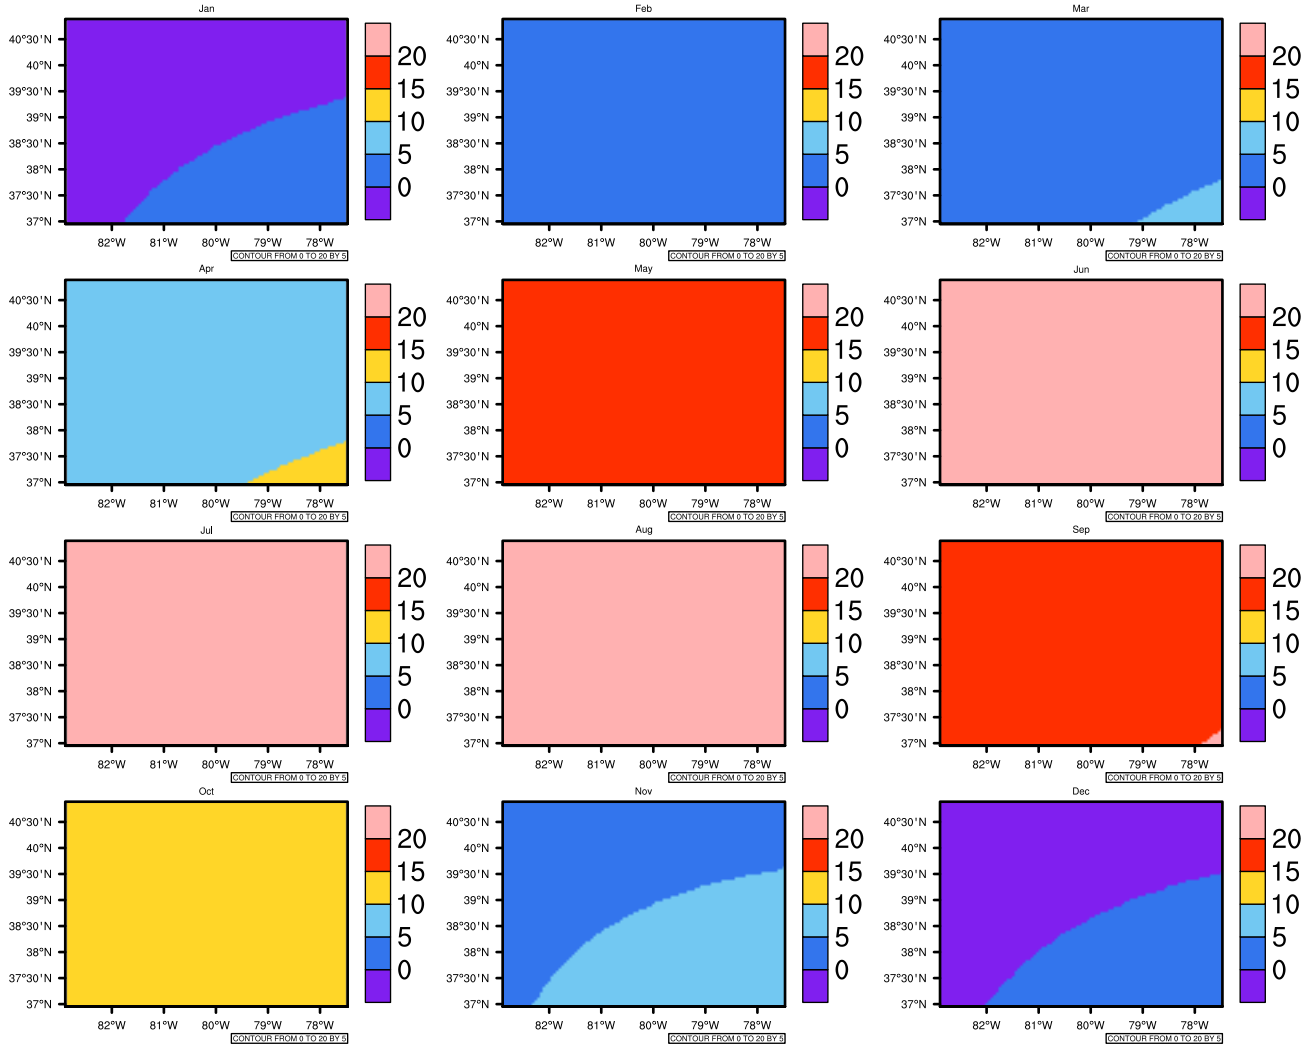

Monthly Daily Averaget(c) In 2040-2049 GFDL-ESM2M RCP85 - West Virginia

AgriMetSoft (2020). Climate Maps. Available on:
<https://agrimetsoft.com/maps>

[Order a new map on <https://agrimetsoft.com/order>