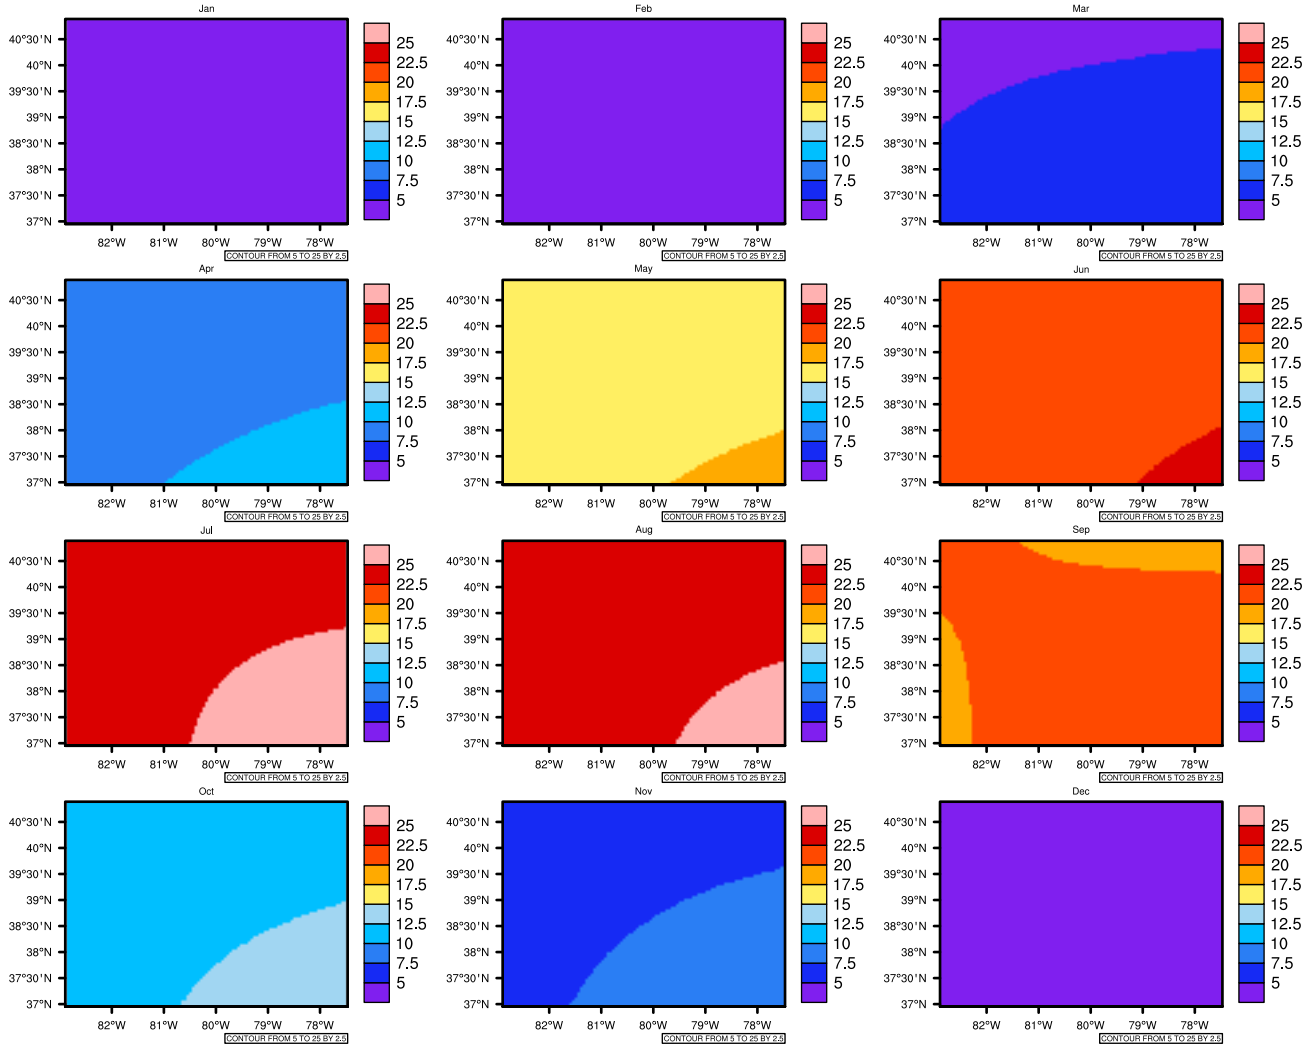

## Monthly Daily Averaget(c) In 2050-2059 GFDL-ESM2M RCP85 - West Virginia

AgriMetSoft (2020). Climate Maps. Available on:  
<https://agrimetsoft.com/maps>

[Order a new map on <https://agrimetsoft.com/order>