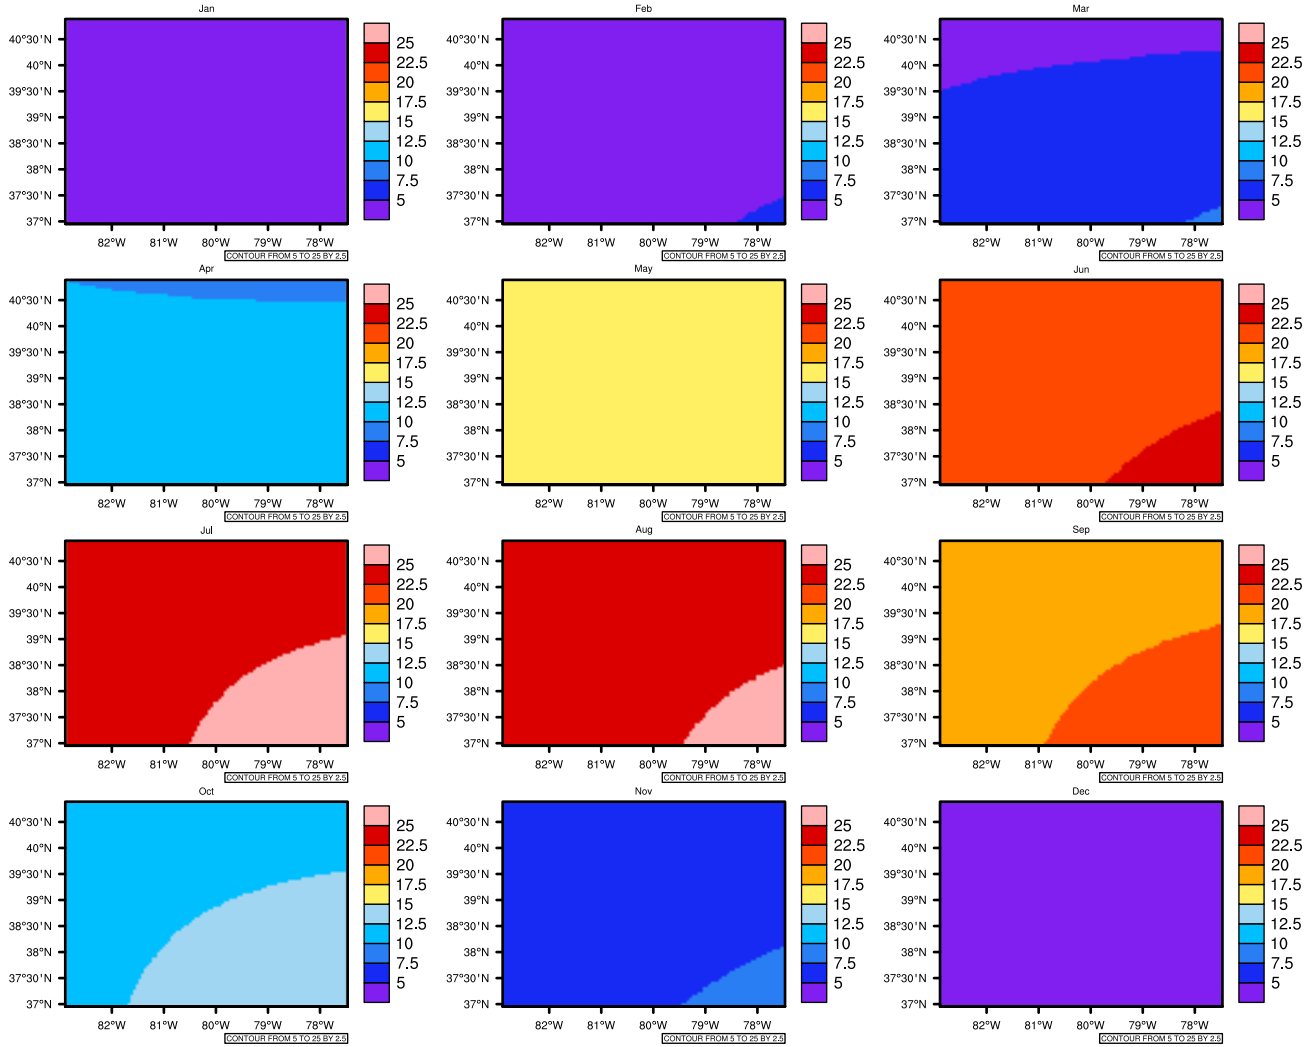

Monthly Daily Averaget(c) In 2060-2069 GFDL-ESM2M RCP85 - West Virginia

AgriMetSoft (2020). Climate Maps. Available on:
<https://agrimetsoft.com/maps>

[Order a new map on <https://agrimetsoft.com/order>