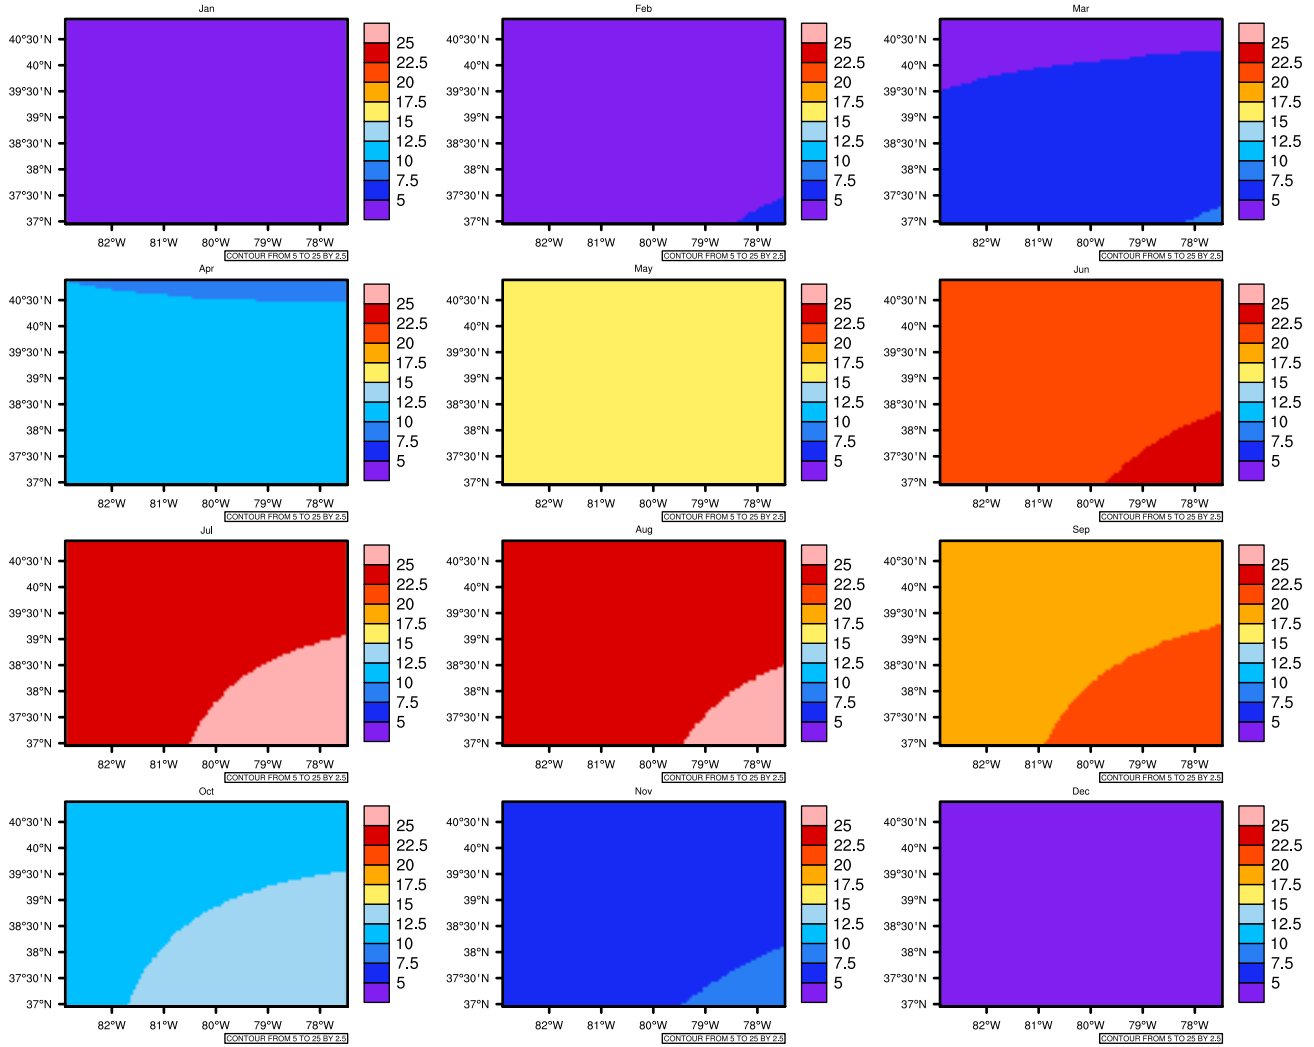

## Monthly Daily Averaget(c) In 2060-2069 GFDL-ESM2M RCP85 - West Virginia

AgriMetSoft (2020). Climate Maps. Available on:  
<https://agrimetsoft.com/maps>

[Order a new map on <https://agrimetsoft.com/order>

[You can request maps from any dataset from the AgriMetSoft Team.](#)