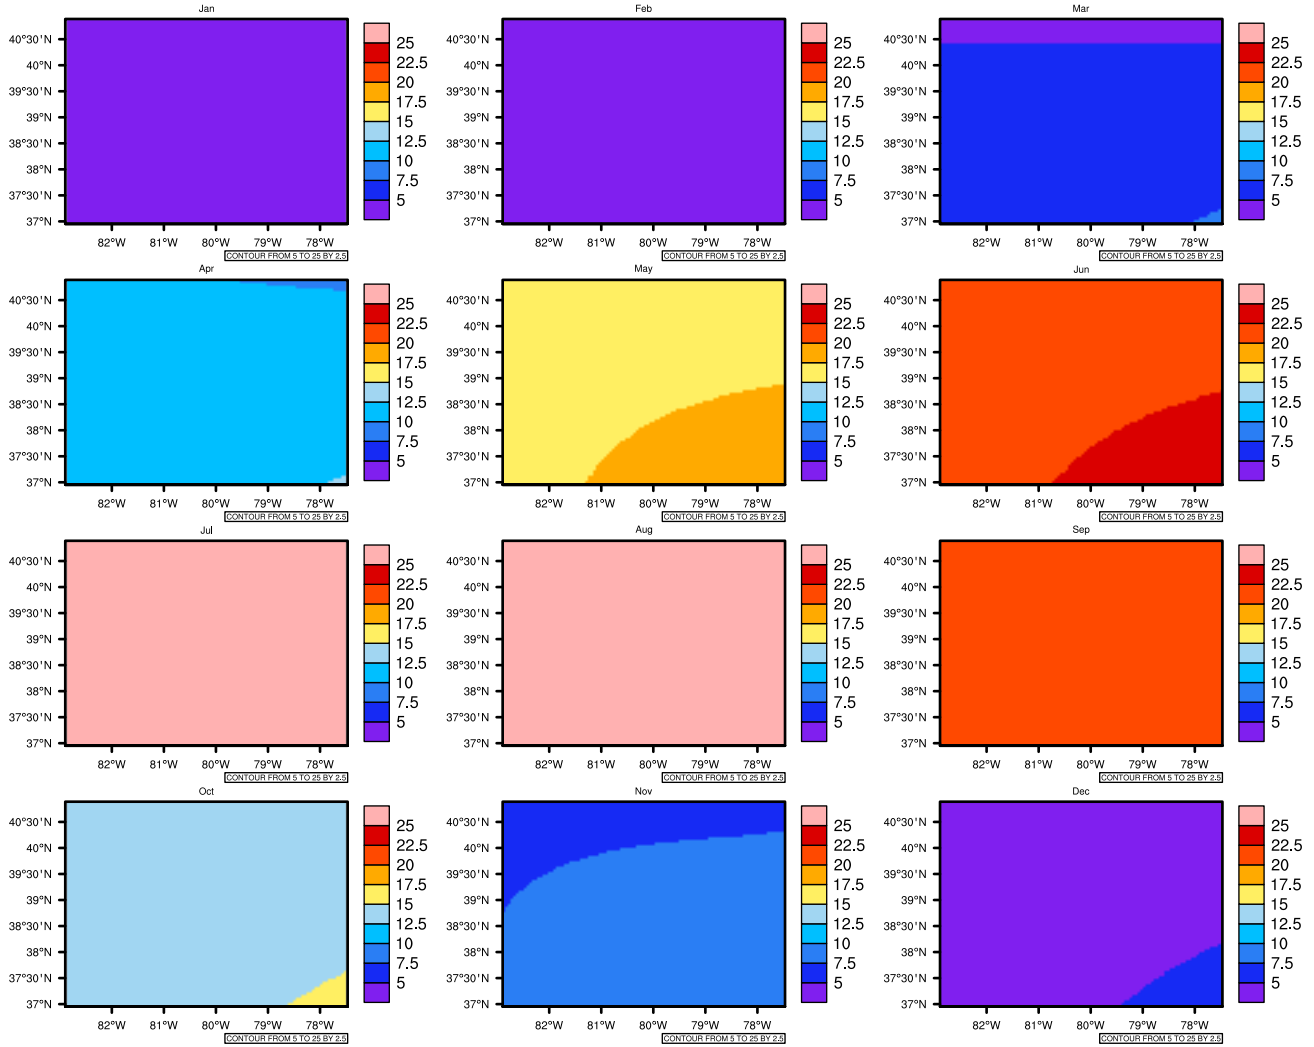

Monthly Daily Averaget(c) In 2070-2079 GFDL-ESM2M RCP85 - West Virginia

AgriMetSoft (2020). Climate Maps. Available on:
<https://agrimetsoft.com/maps>

[Order a new map on <https://agrimetsoft.com/order>

[You can request maps from any dataset from the AgriMetSoft Team.](#)