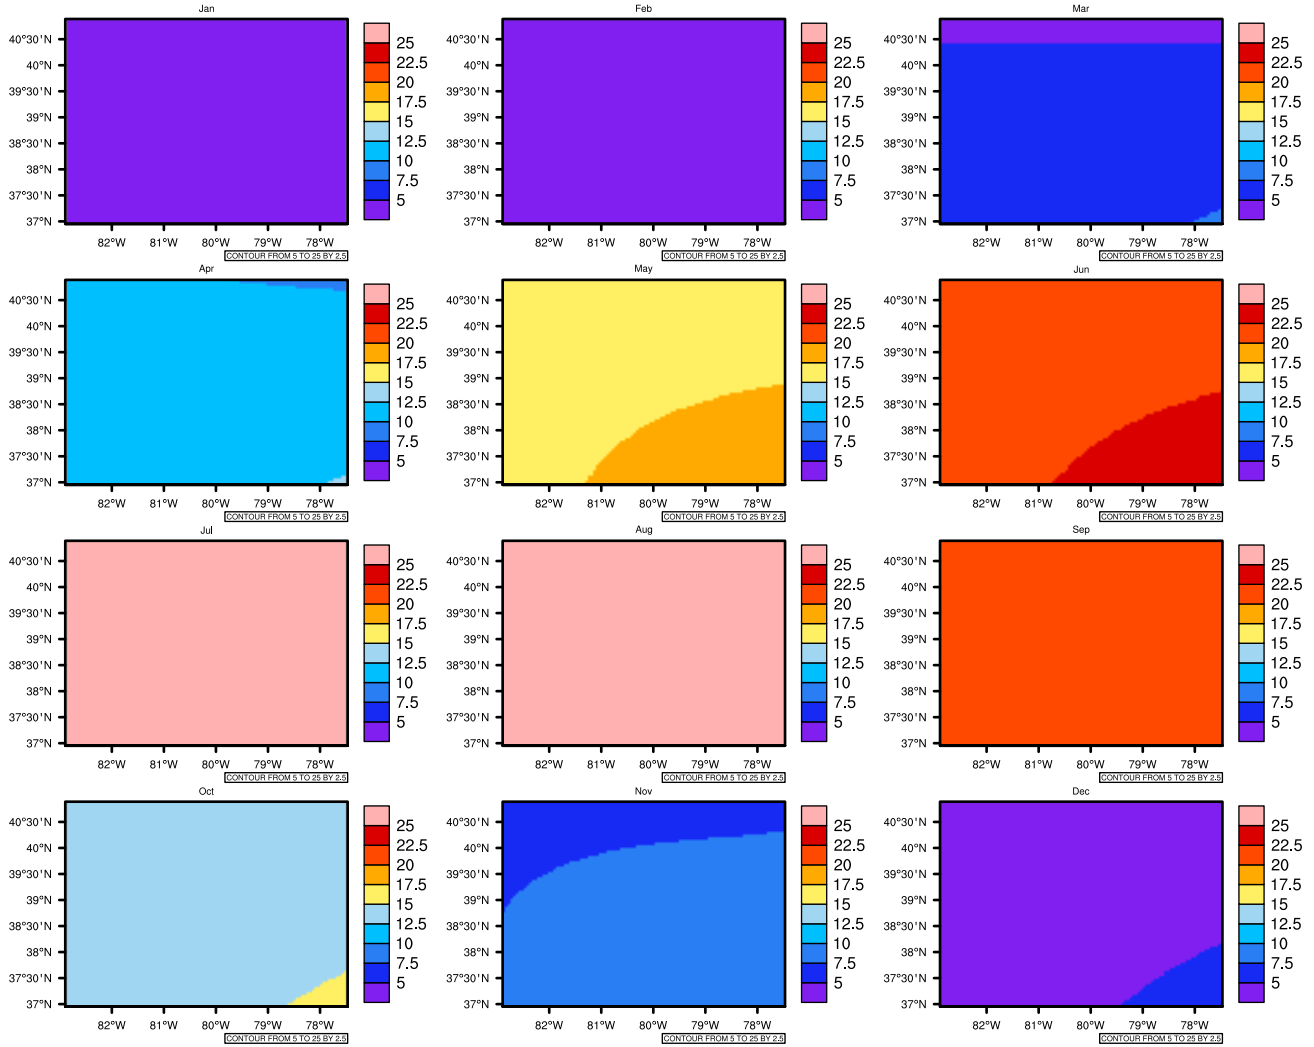

Monthly Daily Averaget(c) In 2070-2079 GFDL-ESM2M RCP85 - West Virginia

AgriMetSoft (2020). Climate Maps. Available on:
<https://agrimetsoft.com/maps>

[Order a new map on <https://agrimetsoft.com/order>