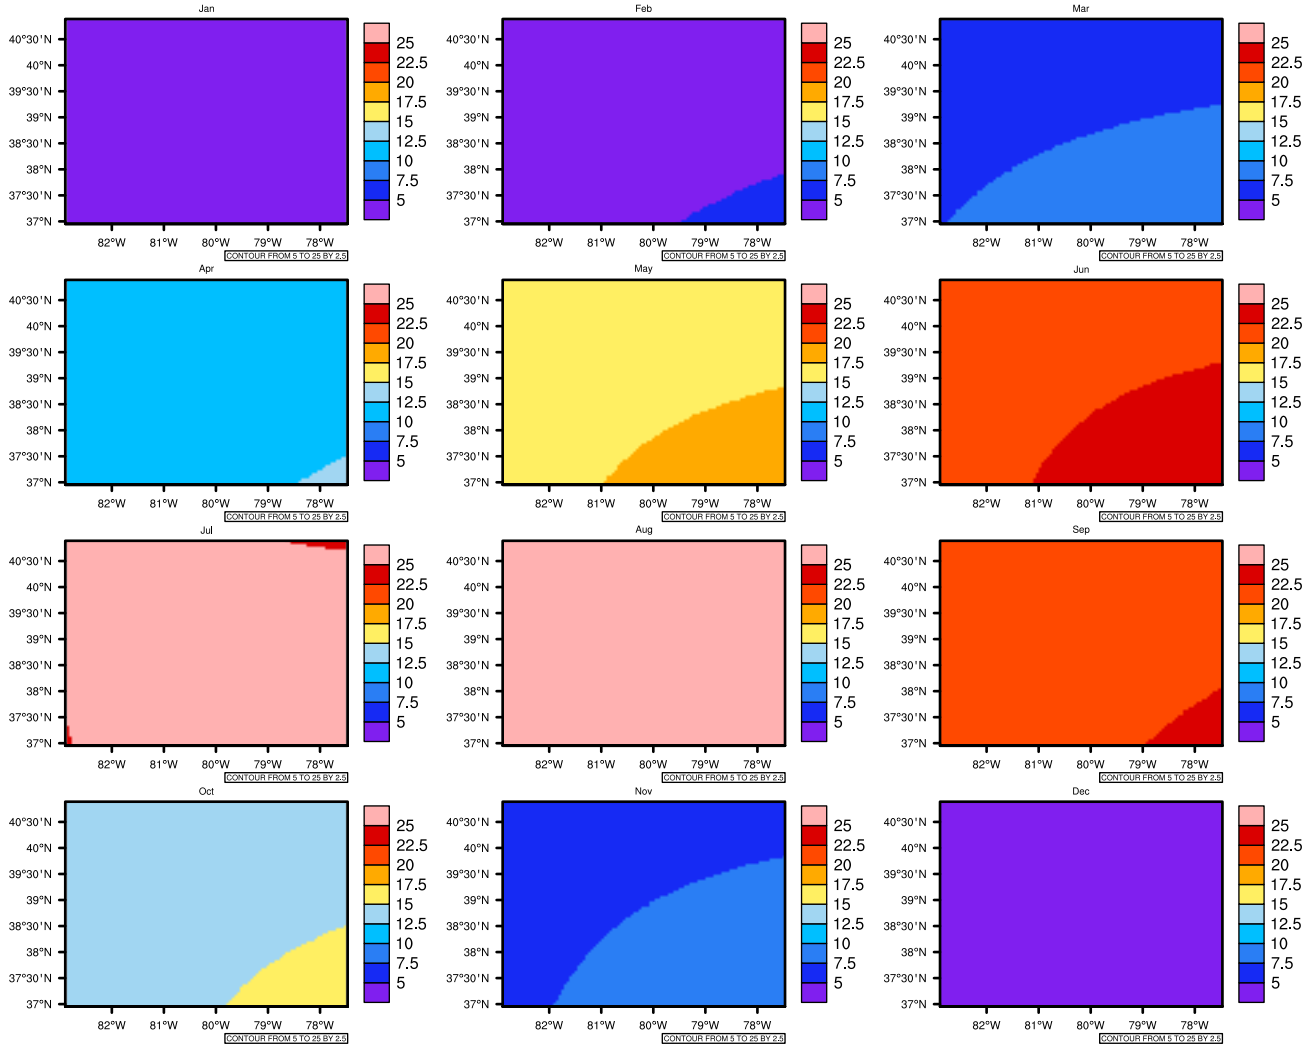

## Monthly Daily Averaget(c) In 2080-2089 GFDL-ESM2M RCP85 - West Virginia

AgriMetSoft (2020). Climate Maps. Available on:  
<https://agrimetsoft.com/maps>

[Order a new map on <https://agrimetsoft.com/order>