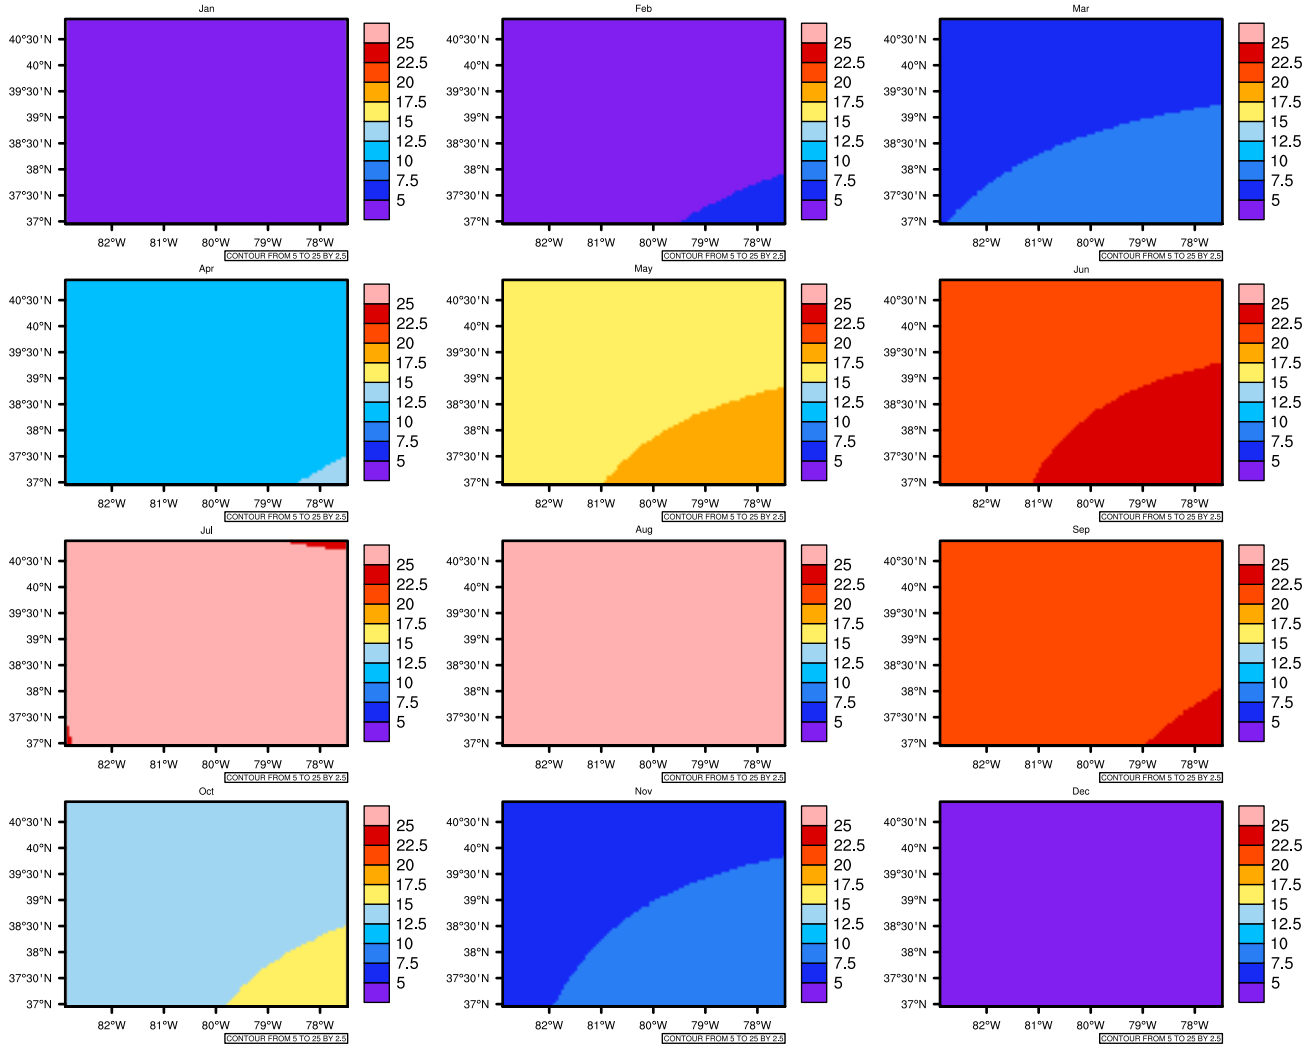

Monthly Daily Averaget(c) In 2080-2089 GFDL-ESM2M RCP85 - West Virginia

AgriMetSoft (2020). Climate Maps. Available on:
<https://agrimetsoft.com/maps>

[Order a new map on <https://agrimetsoft.com/order>

[You can request maps from any dataset from the AgriMetSoft Team.](#)