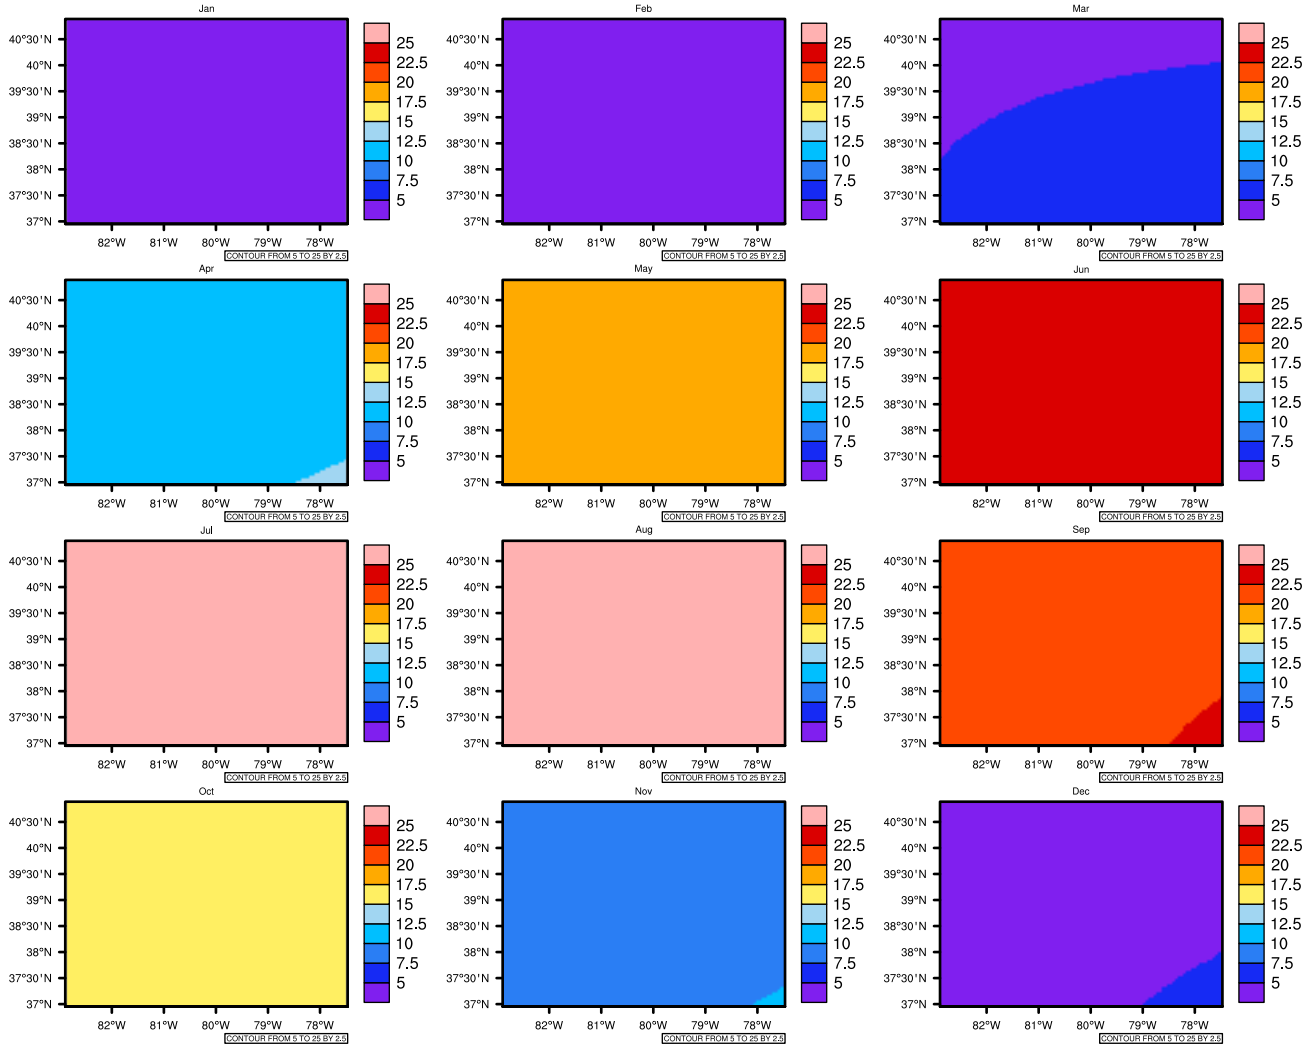

Monthly Daily Averaget(c) In 2090-2099 GFDL-ESM2M RCP85 - West Virginia

AgriMetSoft (2020). Climate Maps. Available on:
<https://agrimetsoft.com/maps>

[Order a new map on <https://agrimetsoft.com/order>