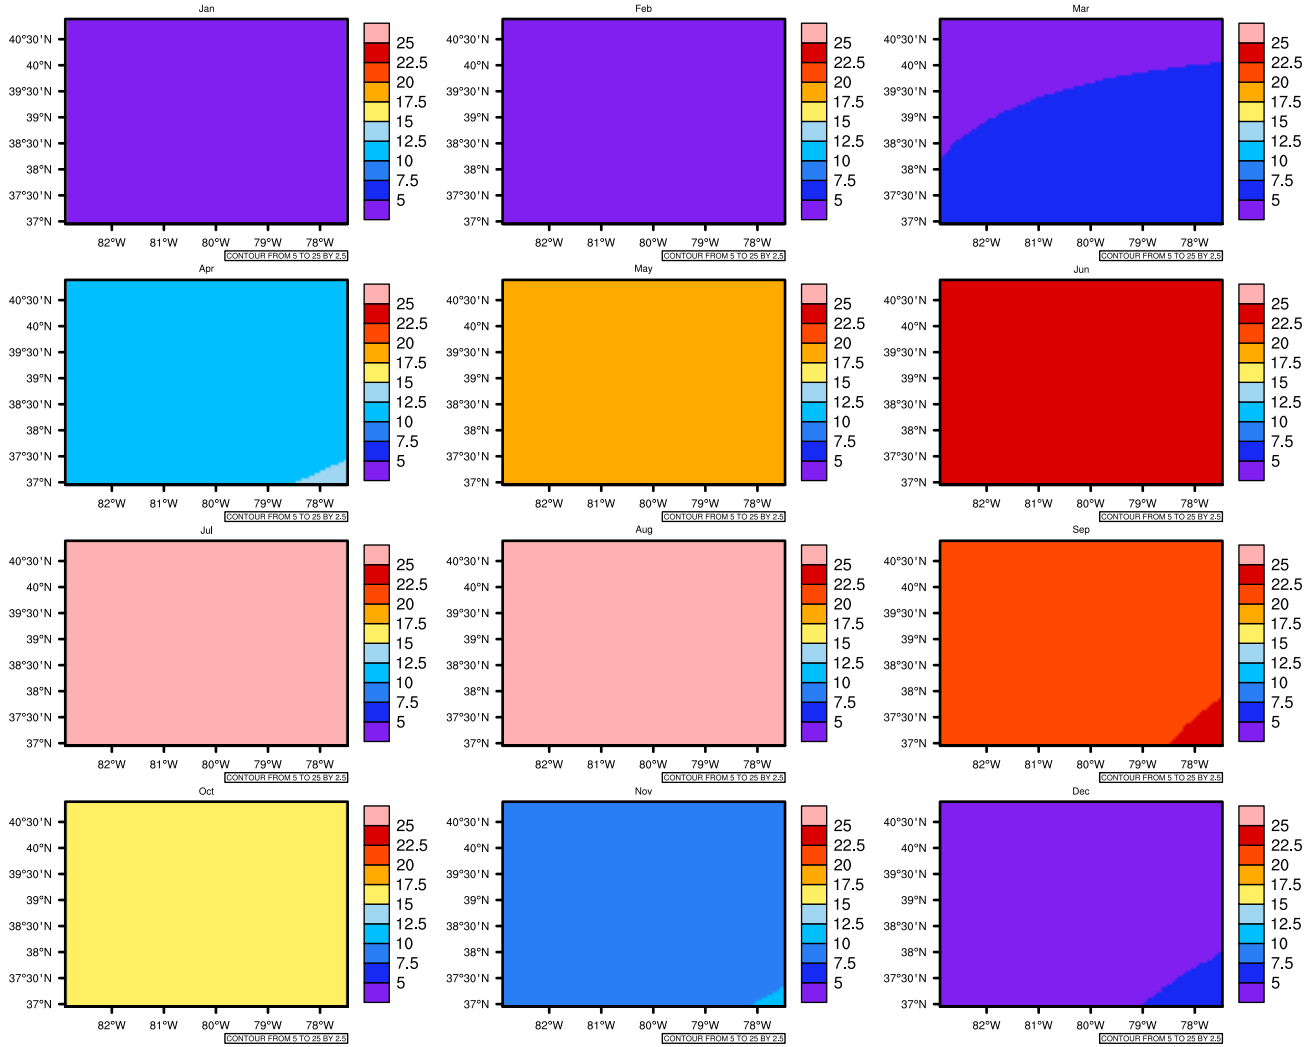

## Monthly Daily Averaget(c) In 2090-2099 GFDL-ESM2M RCP85 - West Virginia

AgriMetSoft (2020). Climate Maps. Available on:  
<https://agrimetsoft.com/maps>

[Order a new map on <https://agrimetsoft.com/order>