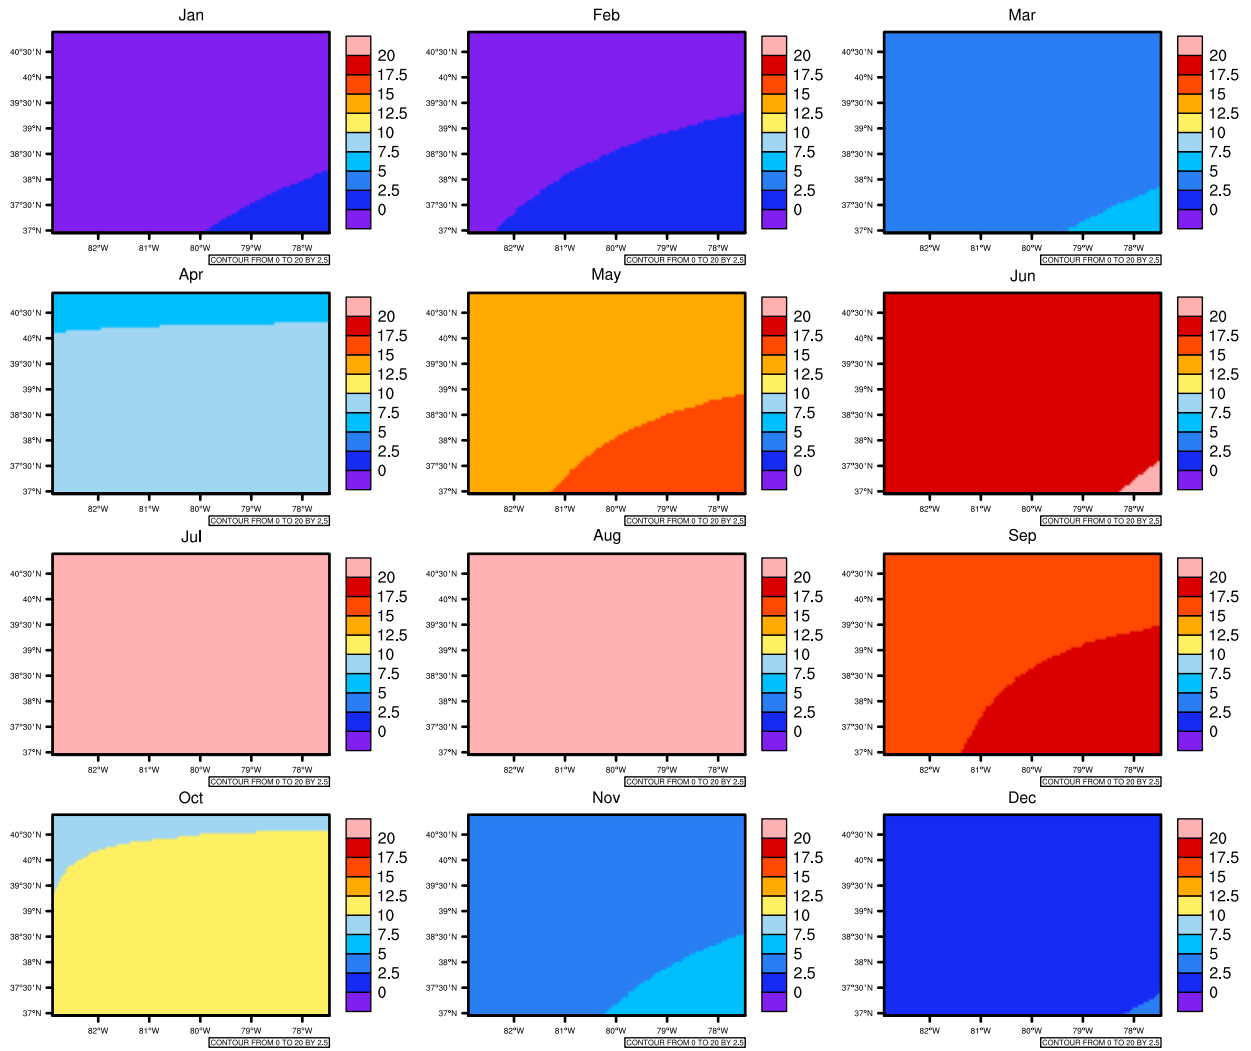

Monthly Daily Averagetetas(c) In 1975-2005 GFDL-ESM2M historical - West Virginia

AgriMetSoft (2020). Climate Maps. Available on: <https://agrimetsoft.com/maps>

Order a new map on <https://agrimetsoft.com/order>