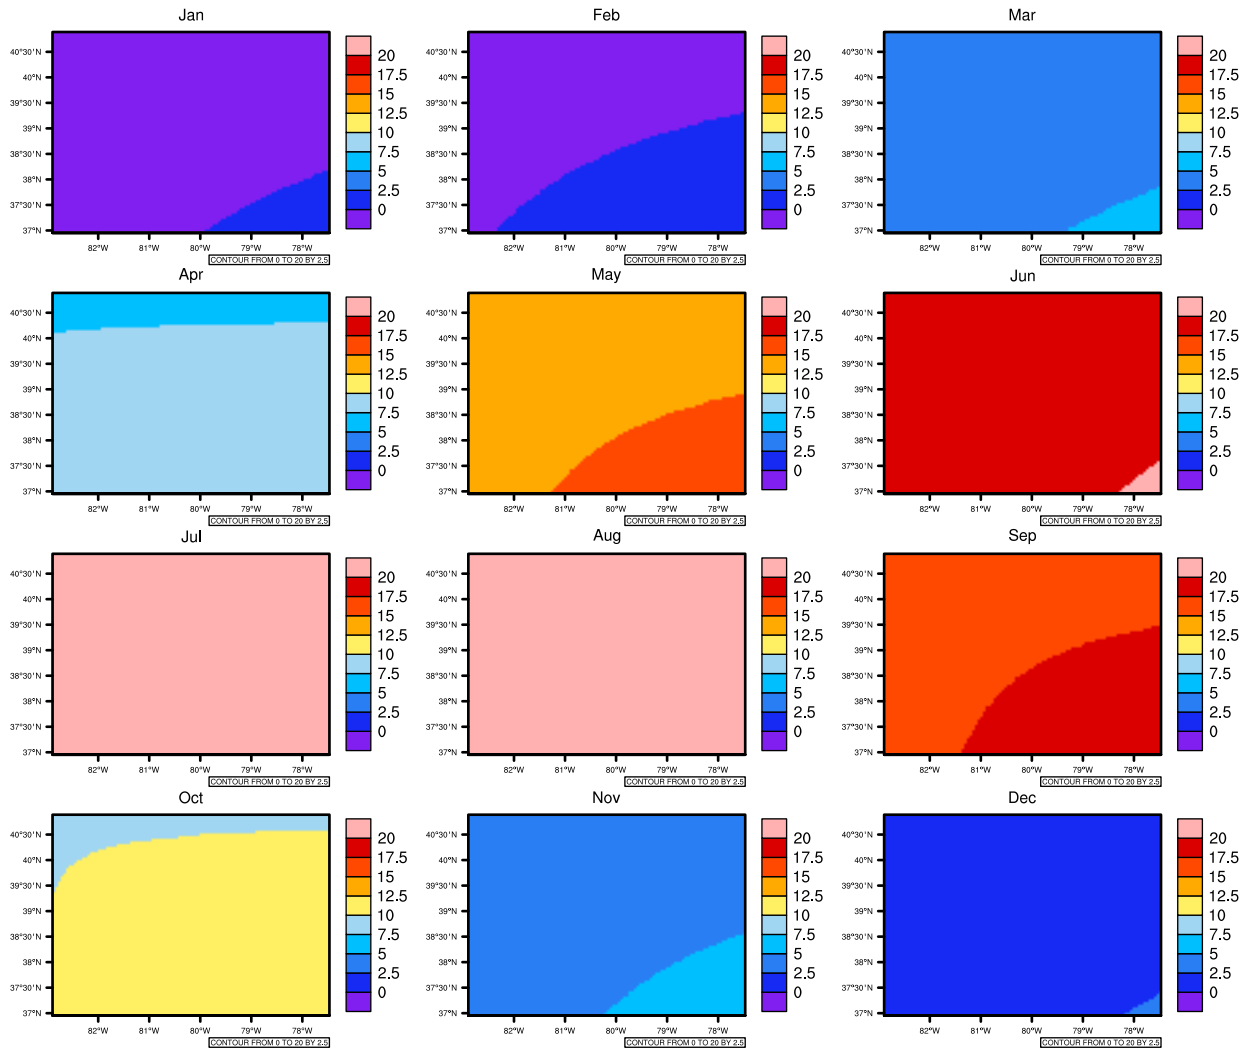

Monthly Daily Averagetetas(c) In 1975-2005 GFDL-ESM2M historical - West Virginia

AgriMetSoft (2020). Climate Maps. Available on: <https://agrimetsoft.com/maps>

Order a new map on <https://agrimetsoft.com/order>

[You can request maps from any dataset from the AgriMetSoft Team.](#)