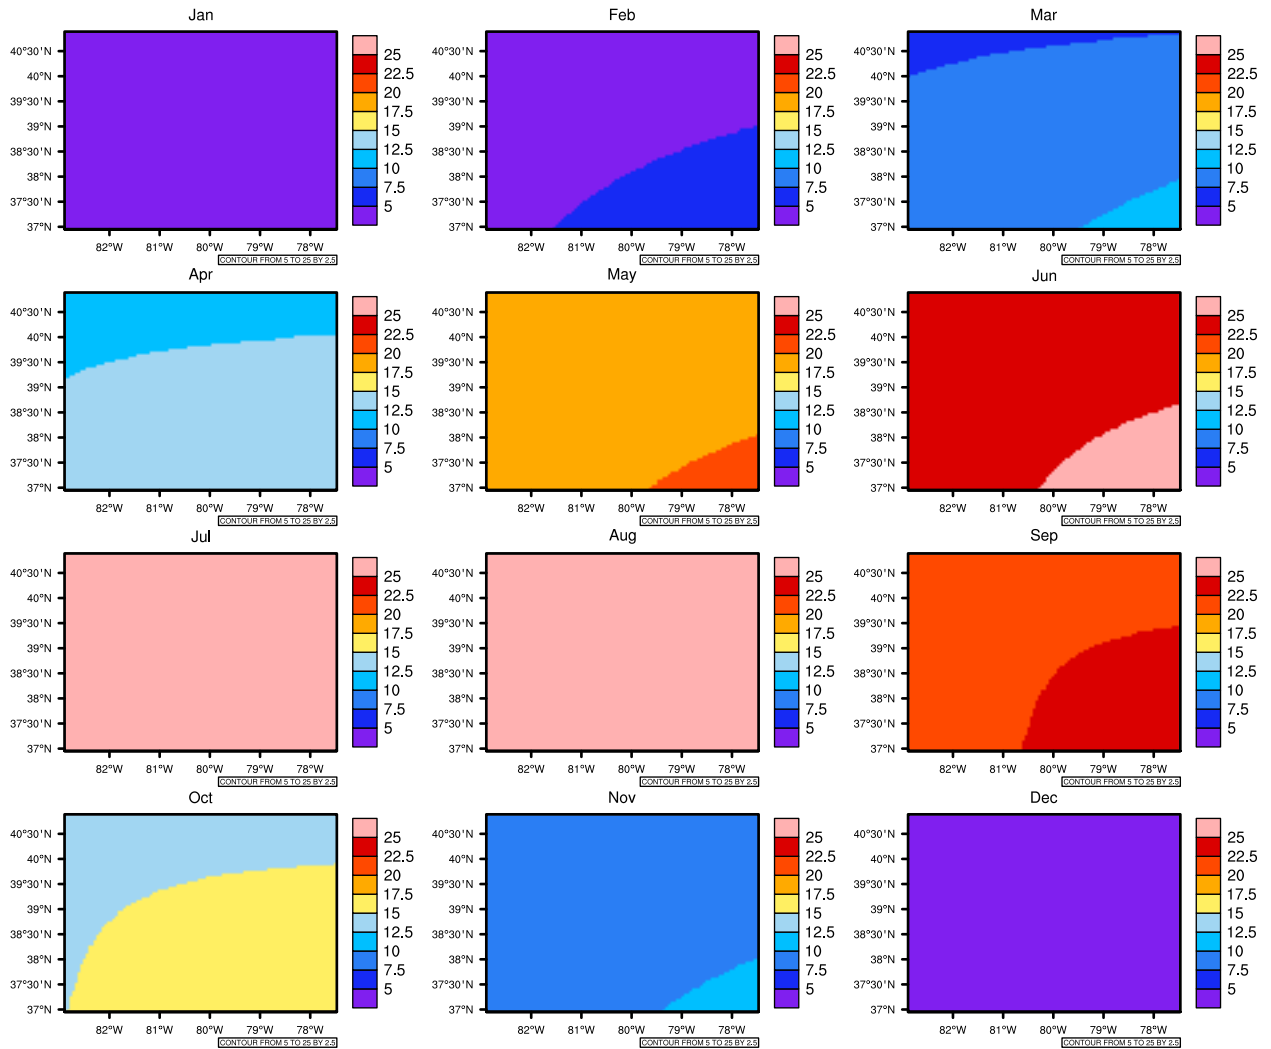

Monthly Daily Average t_{max}(c) In 2020-2029 GFDL-ESM2M RCP45 - West Virginia

AgriMetSoft (2020). Climate Maps. Available on:
<https://agrimetsoft.com/maps>

Order a new map on <https://agrimetsoft.com/order>

[You can request maps from any dataset from the AgriMetSoft Team.](#)