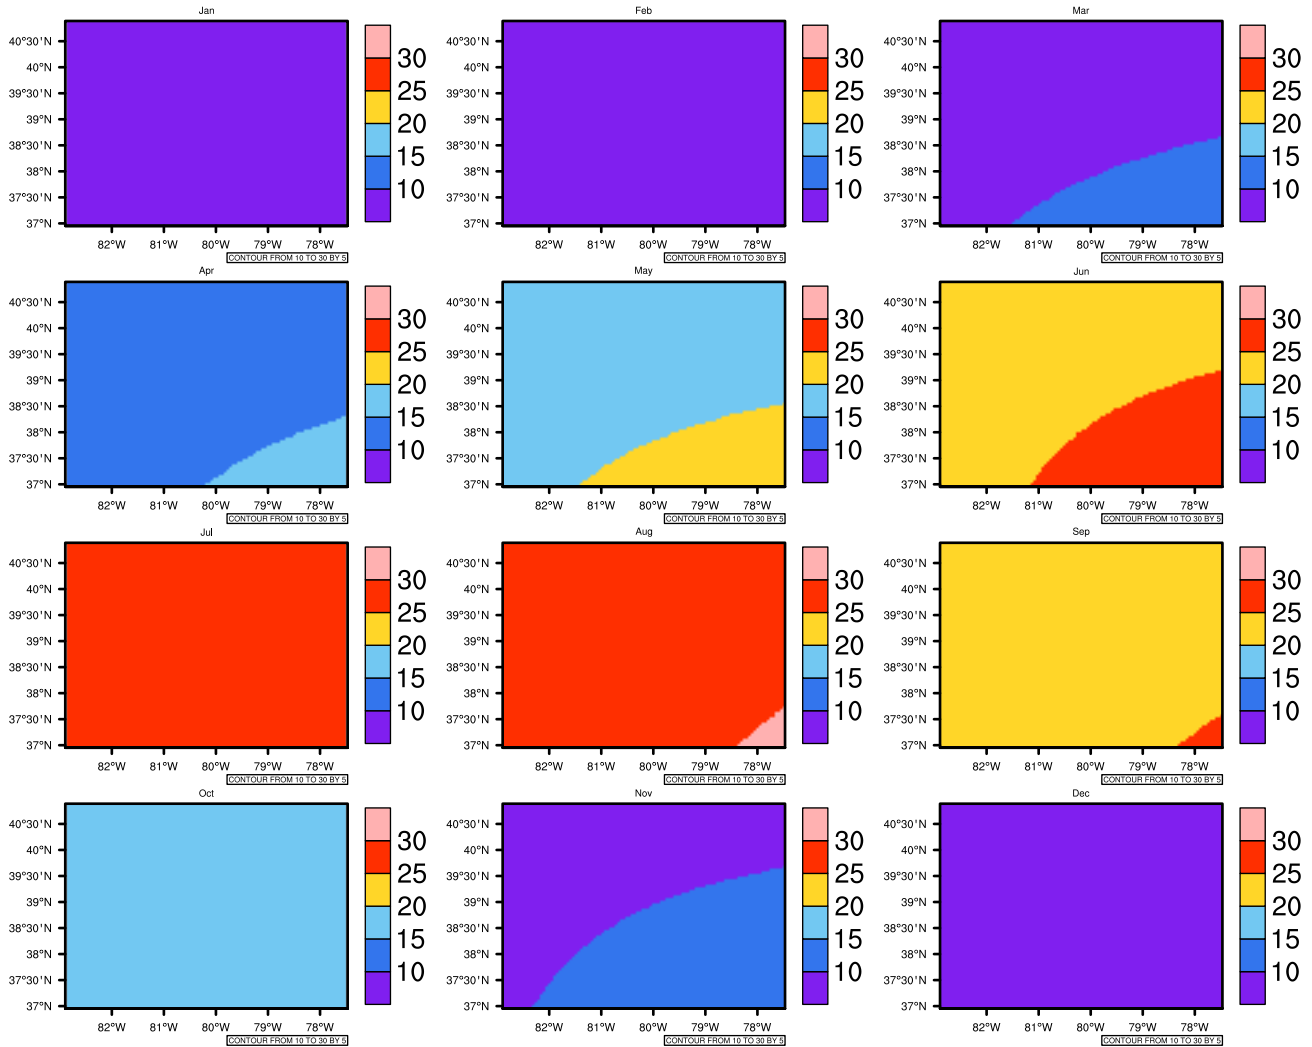

Monthly Daily Average Maximum Temperature in 2030-2039 GFDL-ESM2M RCP45 - West Virginia

AgriMetSoft (2020). Climate Maps. Available on:
<https://agrimetsoft.com/maps>

[Order a new map on <https://agrimetsoft.com/order>

[You can request maps from any dataset from the AgriMetSoft Team.](#)