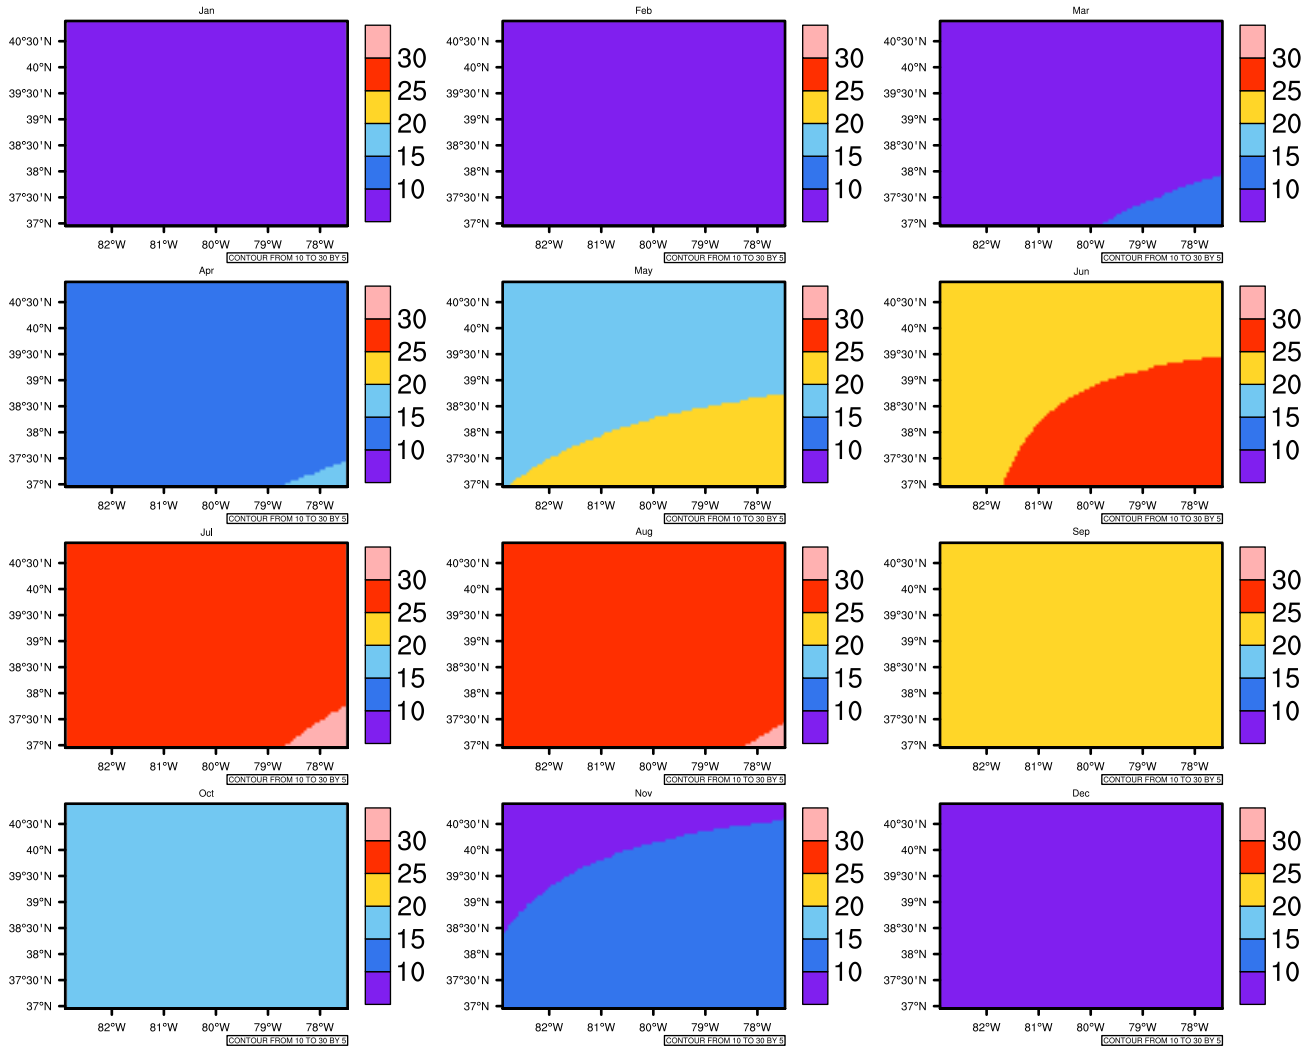

Monthly Daily Average Maximum Temperature in 2040-2049 GFDL-ESM2M RCP45 - West Virginia

AgriMetSoft (2020). Climate Maps. Available on: <https://agrimetsoft.com/maps>

[Order a new map on <https://agrimetsoft.com/order>

[You can request maps from any dataset from the AgriMetSoft Team.](#)