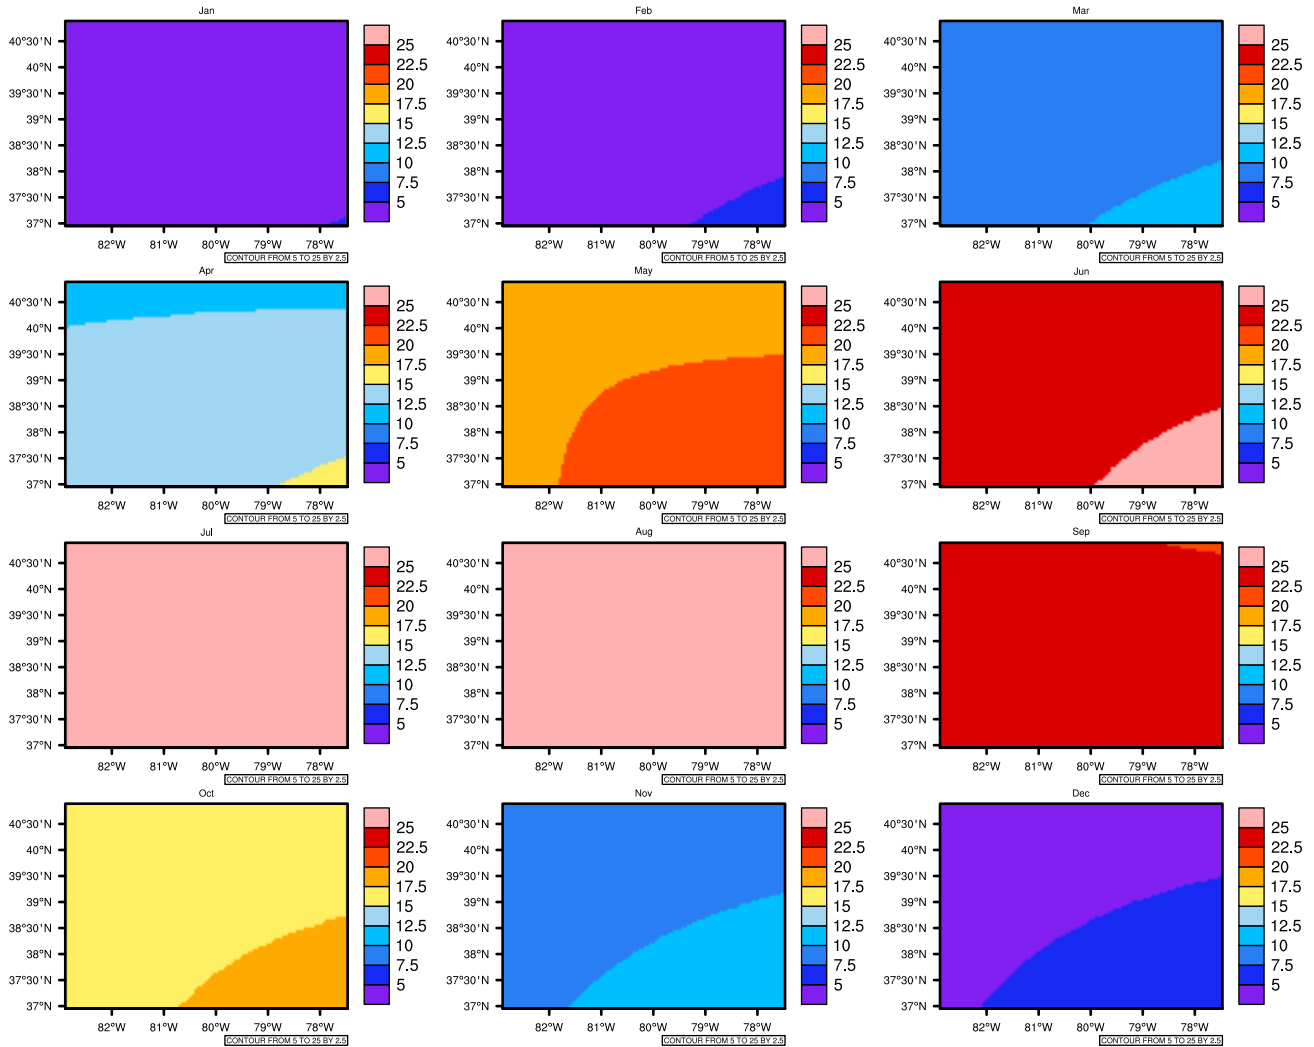

Monthly Daily Average Maximum Temperature in 2050-2059 GFDL-ESM2M RCP45 - West Virginia

AgriMetSoft (2020). Climate Maps. Available on:
<https://agrimetsoft.com/maps>

[Order a new map on <https://agrimetsoft.com/order>

[You can request maps from any dataset from the AgriMetSoft Team.](#)