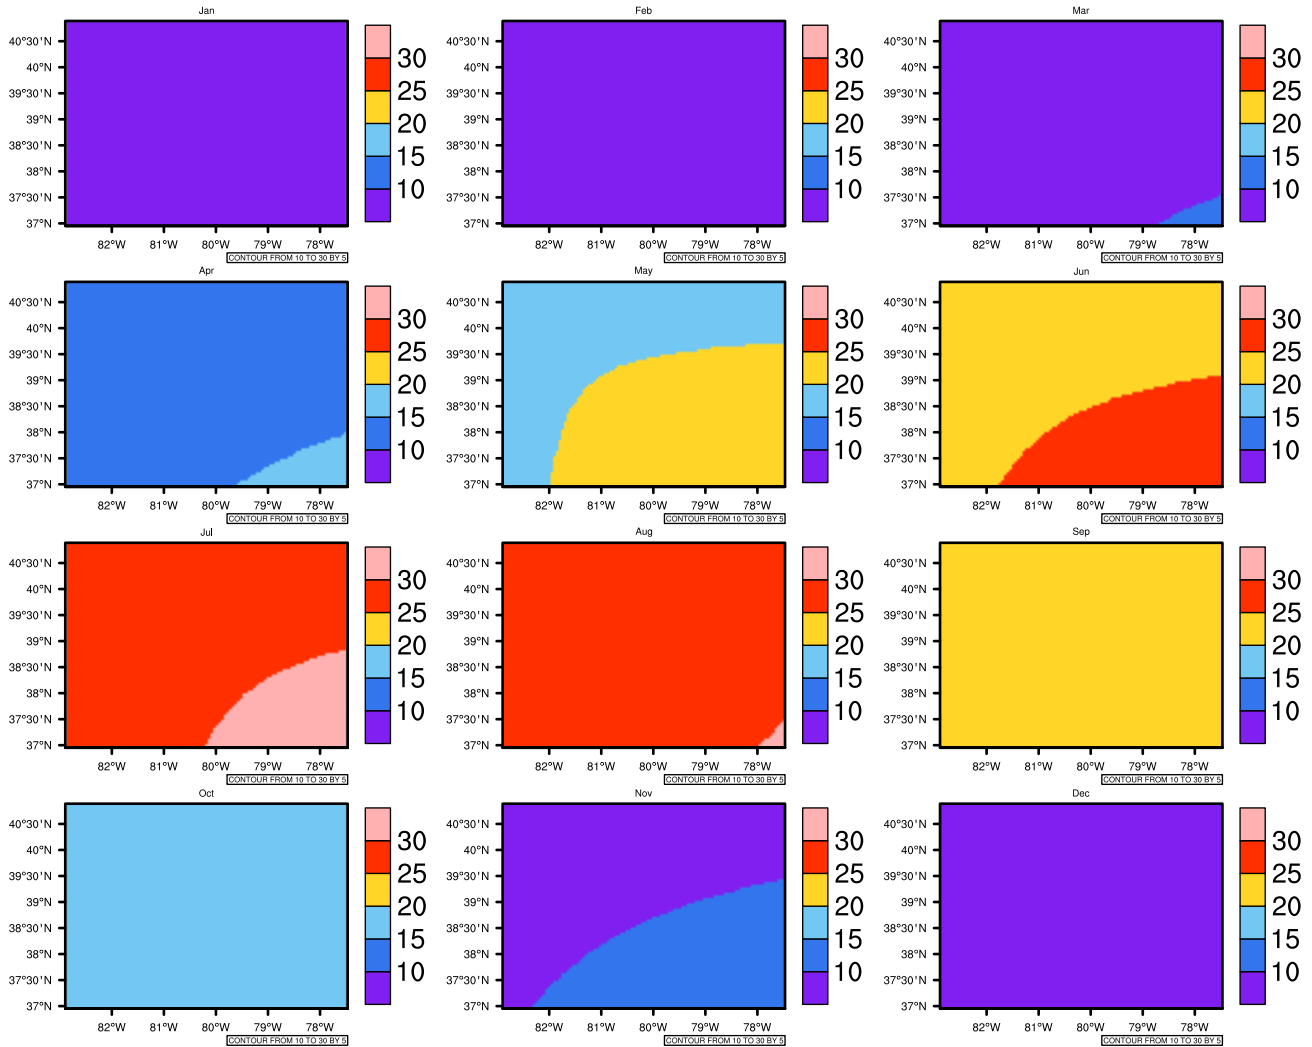

Monthly Daily Average T_{max}(c) In 2070-2079 GFDL-ESM2M RCP45 - West Virginia

AgriMetSoft (2020). Climate Maps. Available on:
<https://agrimetsoft.com/maps>

[Order a new map on <https://agrimetsoft.com/order>

[You can request maps from any dataset from the AgriMetSoft Team.](#)