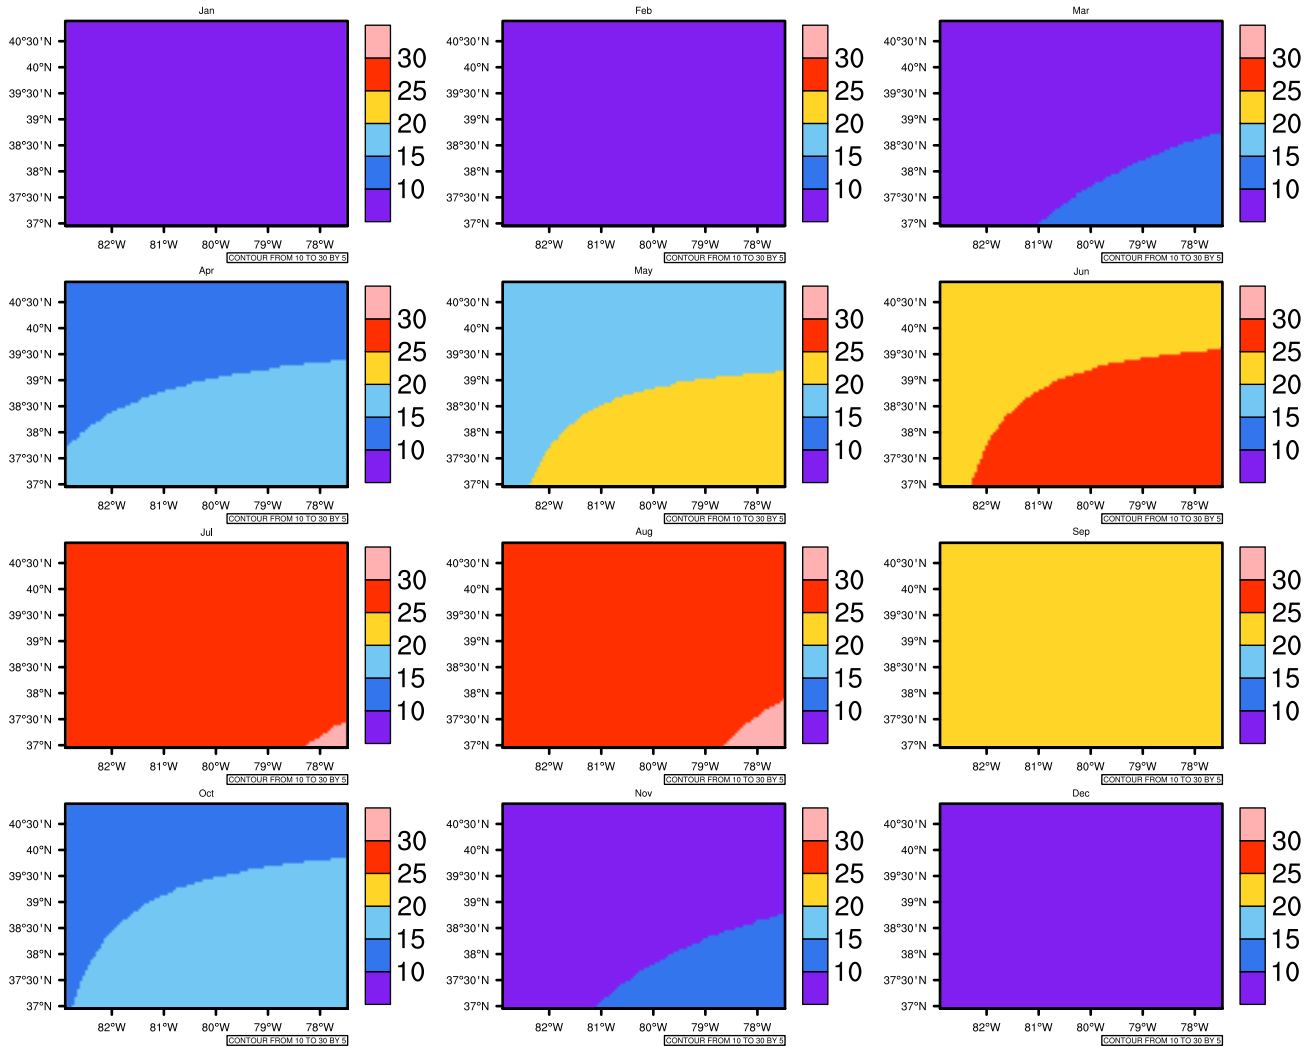

## Monthly Daily Average Maximum Temperature in 2080-2089 GFDL-ESM2M RCP45 - West Virginia

AgriMetSoft (2020). Climate Maps. Available on:  
<https://agrimetsoft.com/maps>

[Order a new map on <https://agrimetsoft.com/order>

[You can request maps from any dataset from the AgriMetSoft Team.](#)