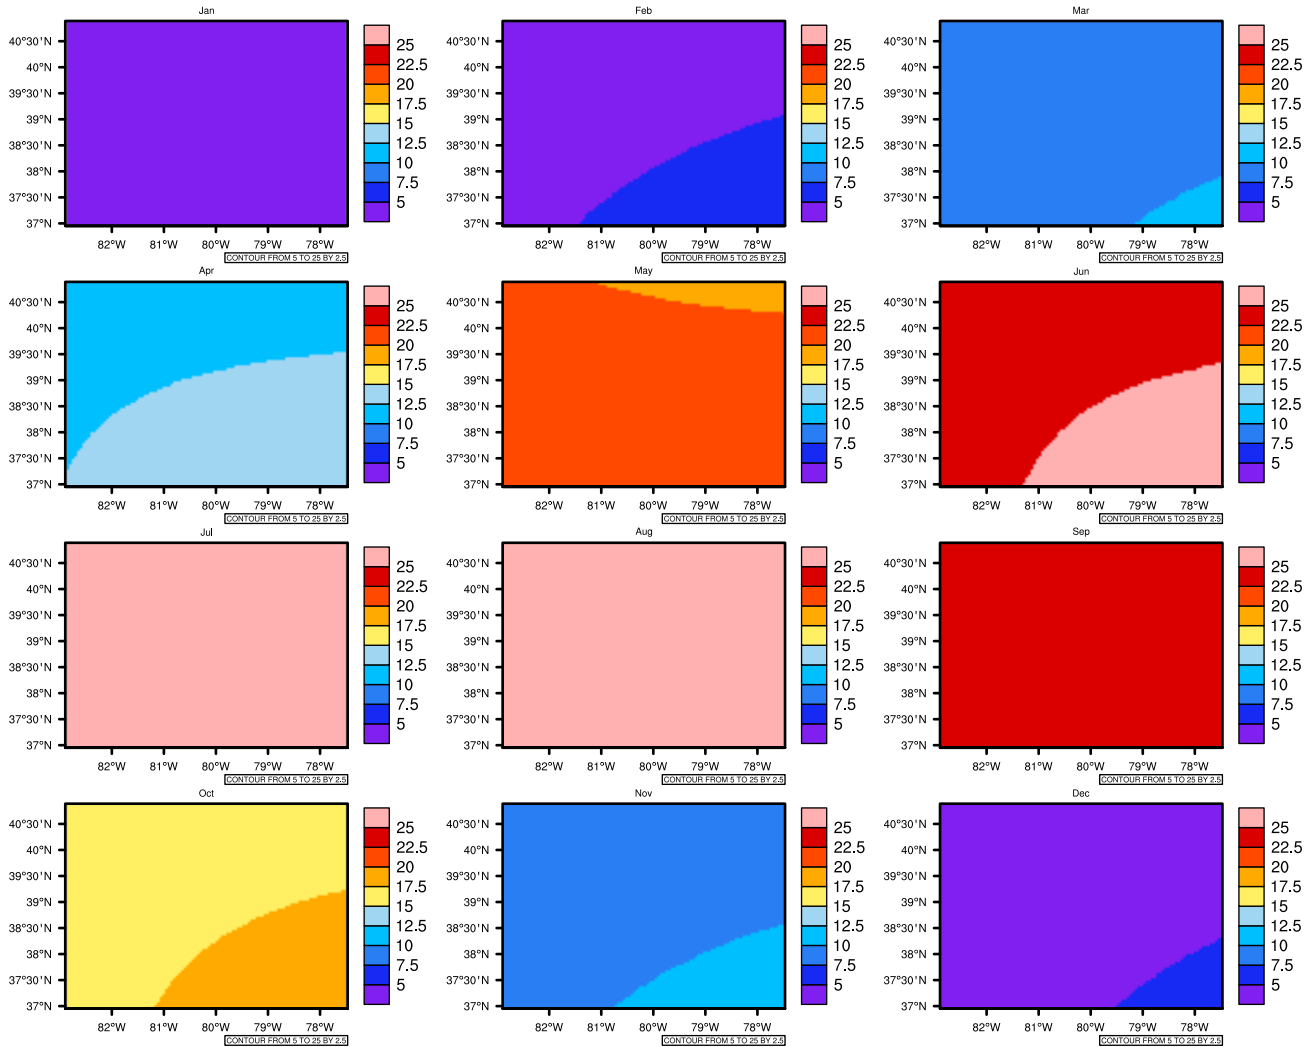

Monthly Daily Average Maximum Temperature in 2090-2099 GFDL-ESM2M RCP45 - West Virginia

AgriMetSoft (2020). Climate Maps. Available on: <https://agrimetsoft.com/maps>

[Order a new map on <https://agrimetsoft.com/order>

[You can request maps from any dataset from the AgriMetSoft Team.](#)