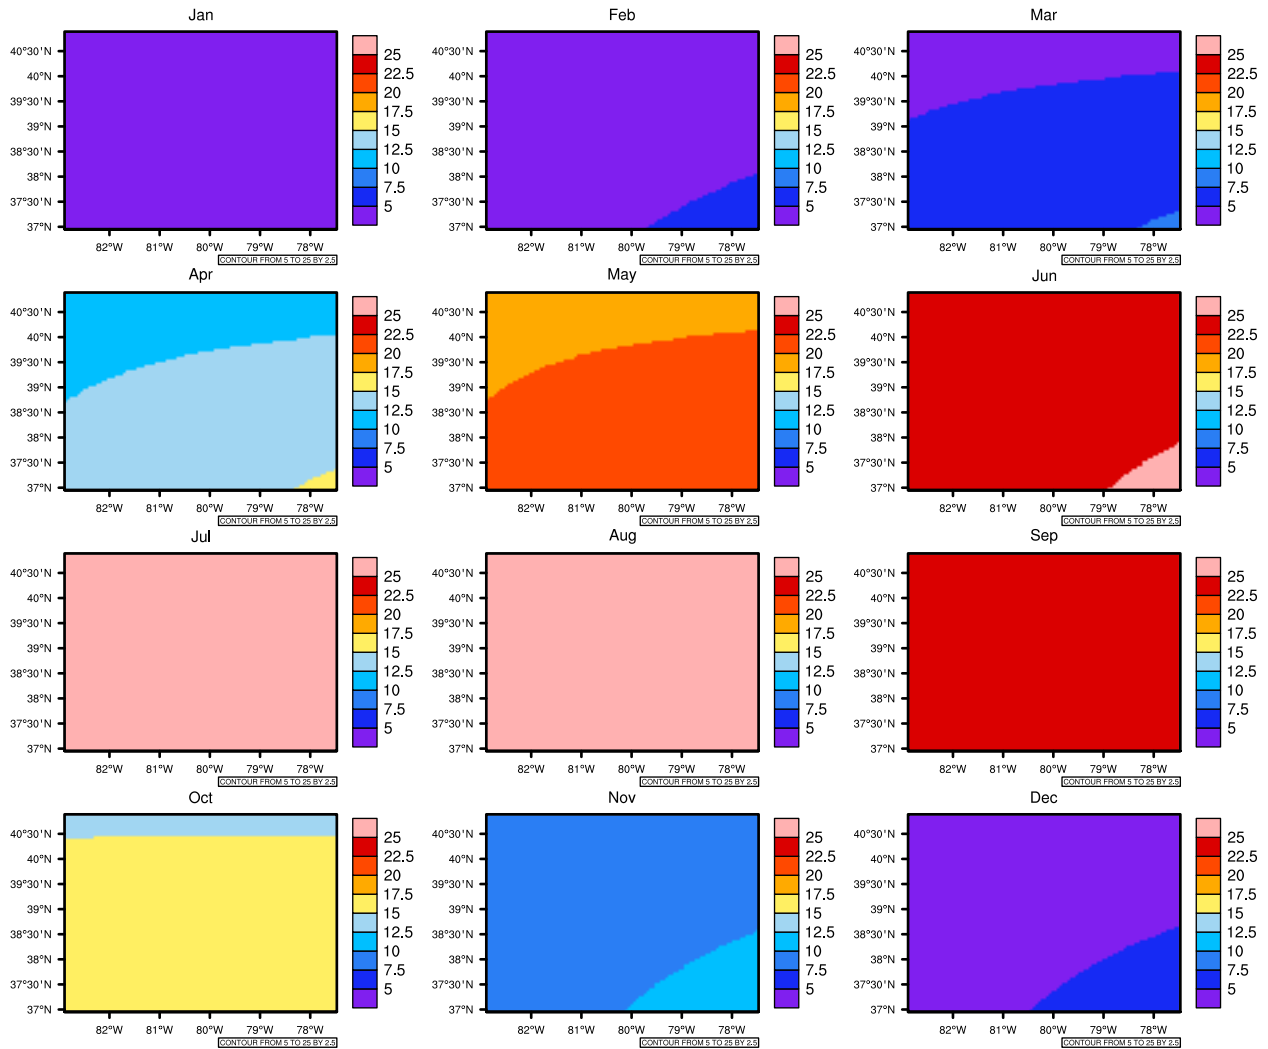

Monthly Daily Average tmax(c) In 2020-2029 GFDL-ESM2M RCP85 - West Virginia

AgriMetSoft (2020). Climate Maps. Available on:
<https://agrimetsoft.com/maps>

Order a new map on <https://agrimetsoft.com/order>