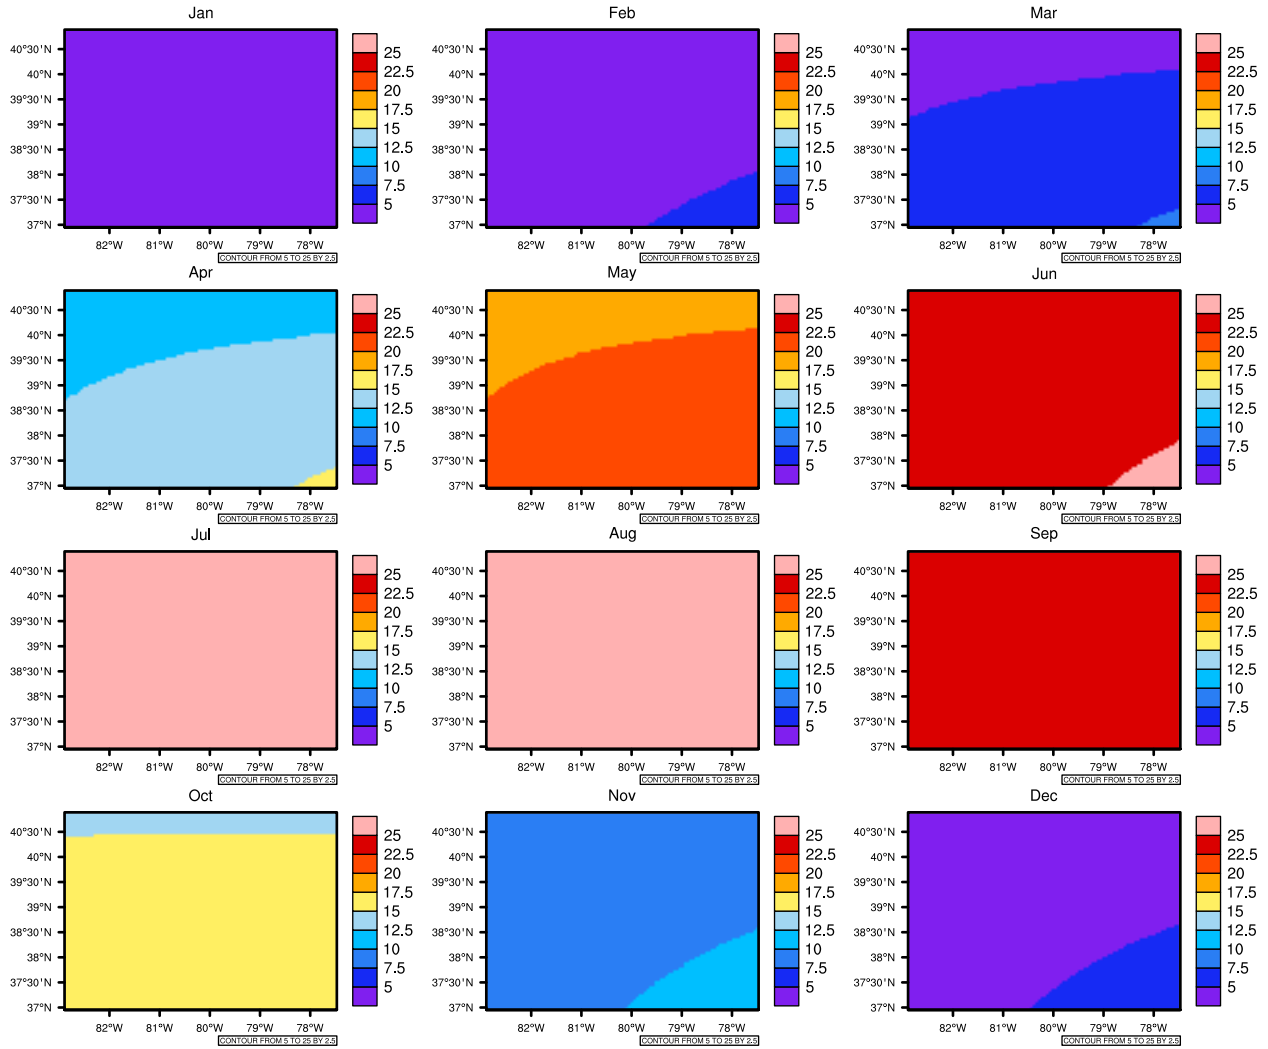

Monthly Daily Average tmax(c) In 2020-2029 GFDL-ESM2M RCP85 - West Virginia

AgriMetSoft (2020). Climate Maps. Available on:
<https://agrimetsoft.com/maps>

Order a new map on <https://agrimetsoft.com/order>

[You can request maps from any dataset from the AgriMetSoft Team.](#)