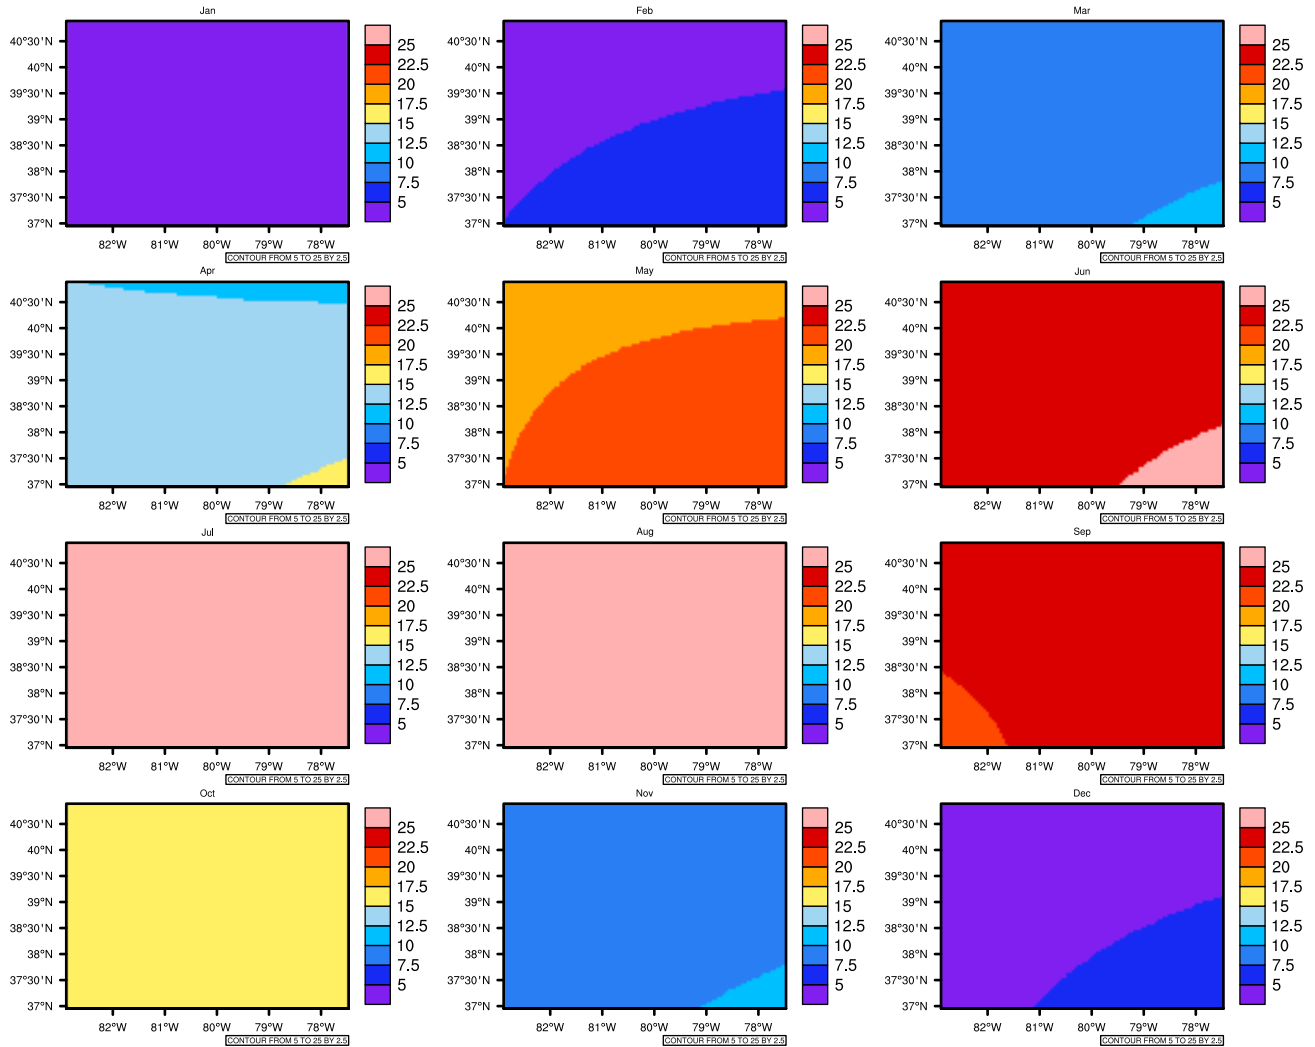

Monthly Daily Average Maximum Temperature (C) In 2030-2039 GFDL-ESM2M RCP85 - West Virginia

AgriMetSoft (2020). Climate Maps. Available on:
<https://agrimetsoft.com/maps>

[Order a new map on <https://agrimetsoft.com/order>

[You can request maps from any dataset from the AgriMetSoft Team.](#)