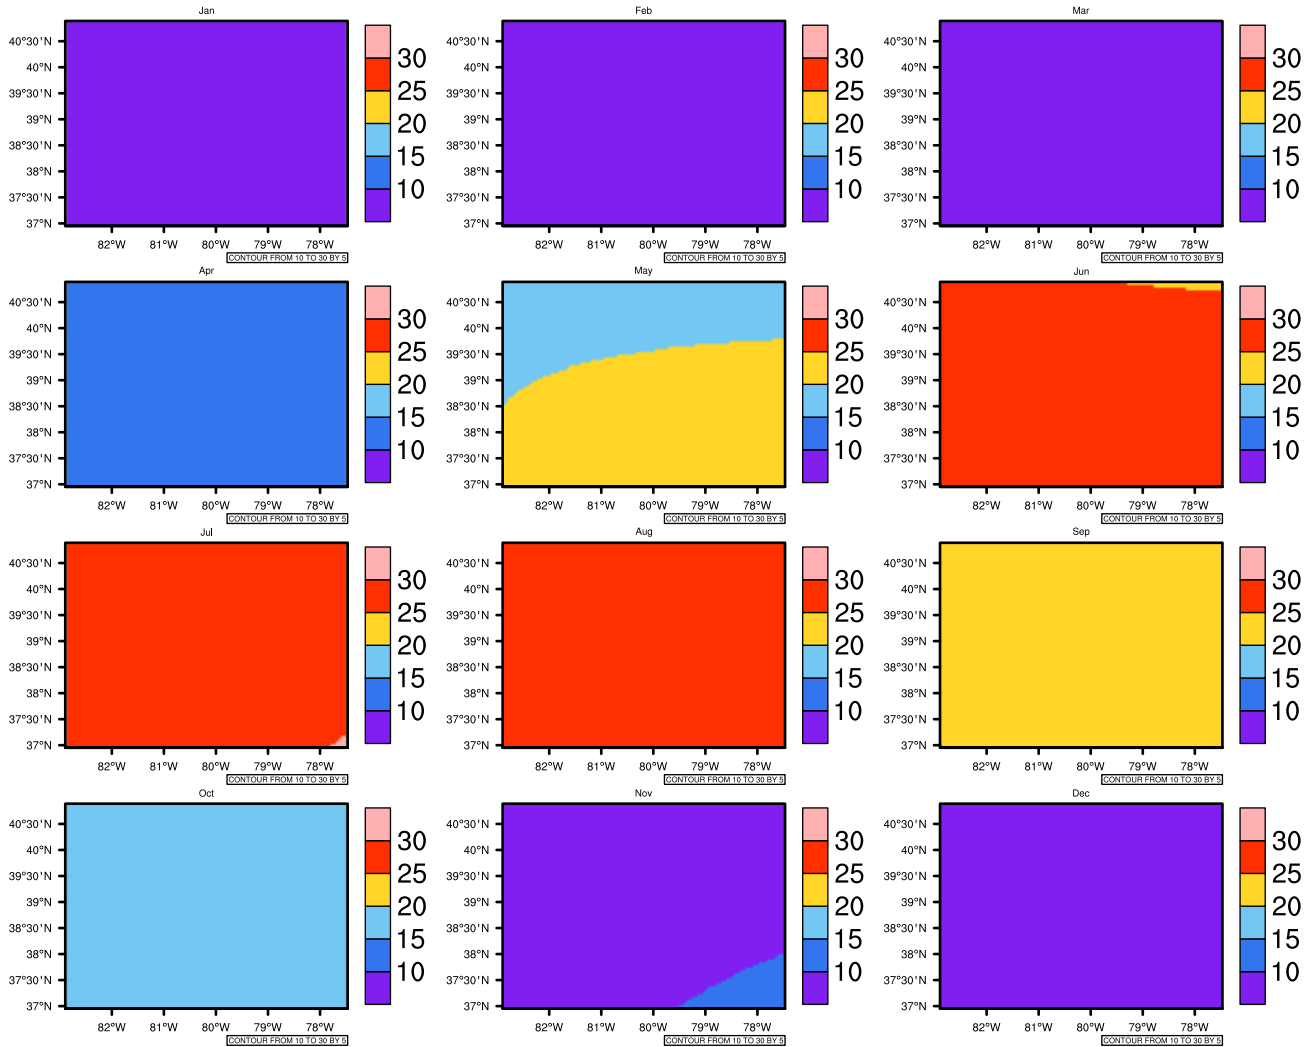

Monthly Daily Average Maximum Temperature in 2040-2049 GFDL-ESM2M RCP85 - West Virginia

AgriMetSoft (2020). Climate Maps. Available on:
<https://agrimetsoft.com/maps>

[Order a new map on <https://agrimetsoft.com/order>

[You can request maps from any dataset from the AgriMetSoft Team.](#)