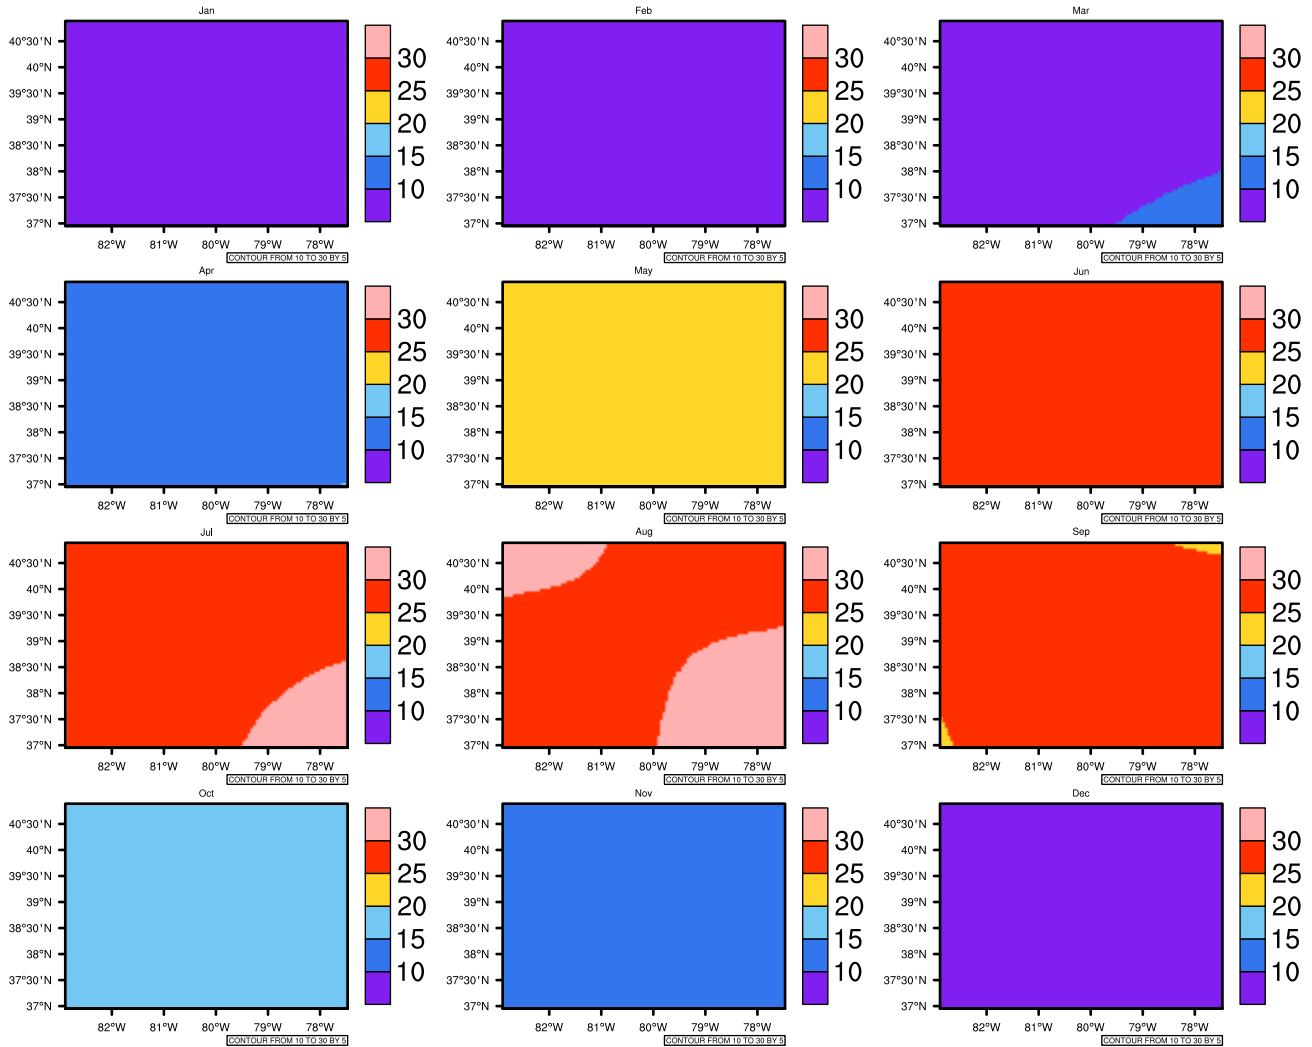

# Monthly Daily Average Maximum Temperature in 2050-2059 GFDL-ESM2M RCP85 - West Virginia

AgriMetSoft (2020). Climate Maps. Available on: <https://agrimetsoft.com/maps>

[Order a new map on <https://agrimetsoft.com/order>

[You can request maps from any dataset from the AgriMetSoft Team.](#)