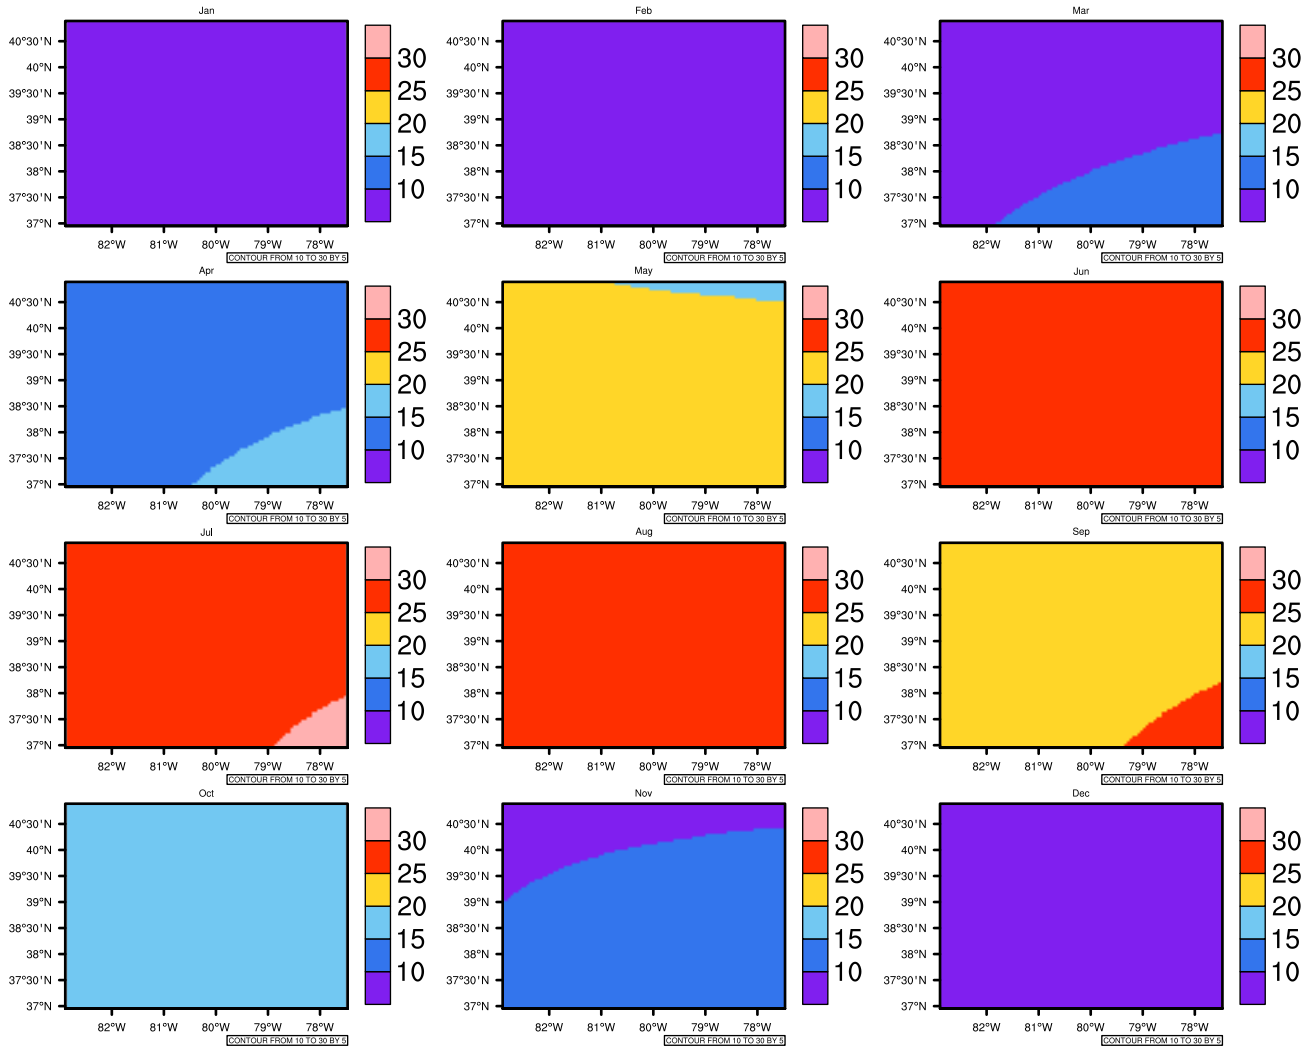

## Monthly Daily Average Maximum Temperature in 2060-2069 GFDL-ESM2M RCP85 - West Virginia

AgriMetSoft (2020). Climate Maps. Available on:  
<https://agrimetsoft.com/maps>

[Order a new map on <https://agrimetsoft.com/order>

[You can request maps from any dataset from the AgriMetSoft Team.](#)