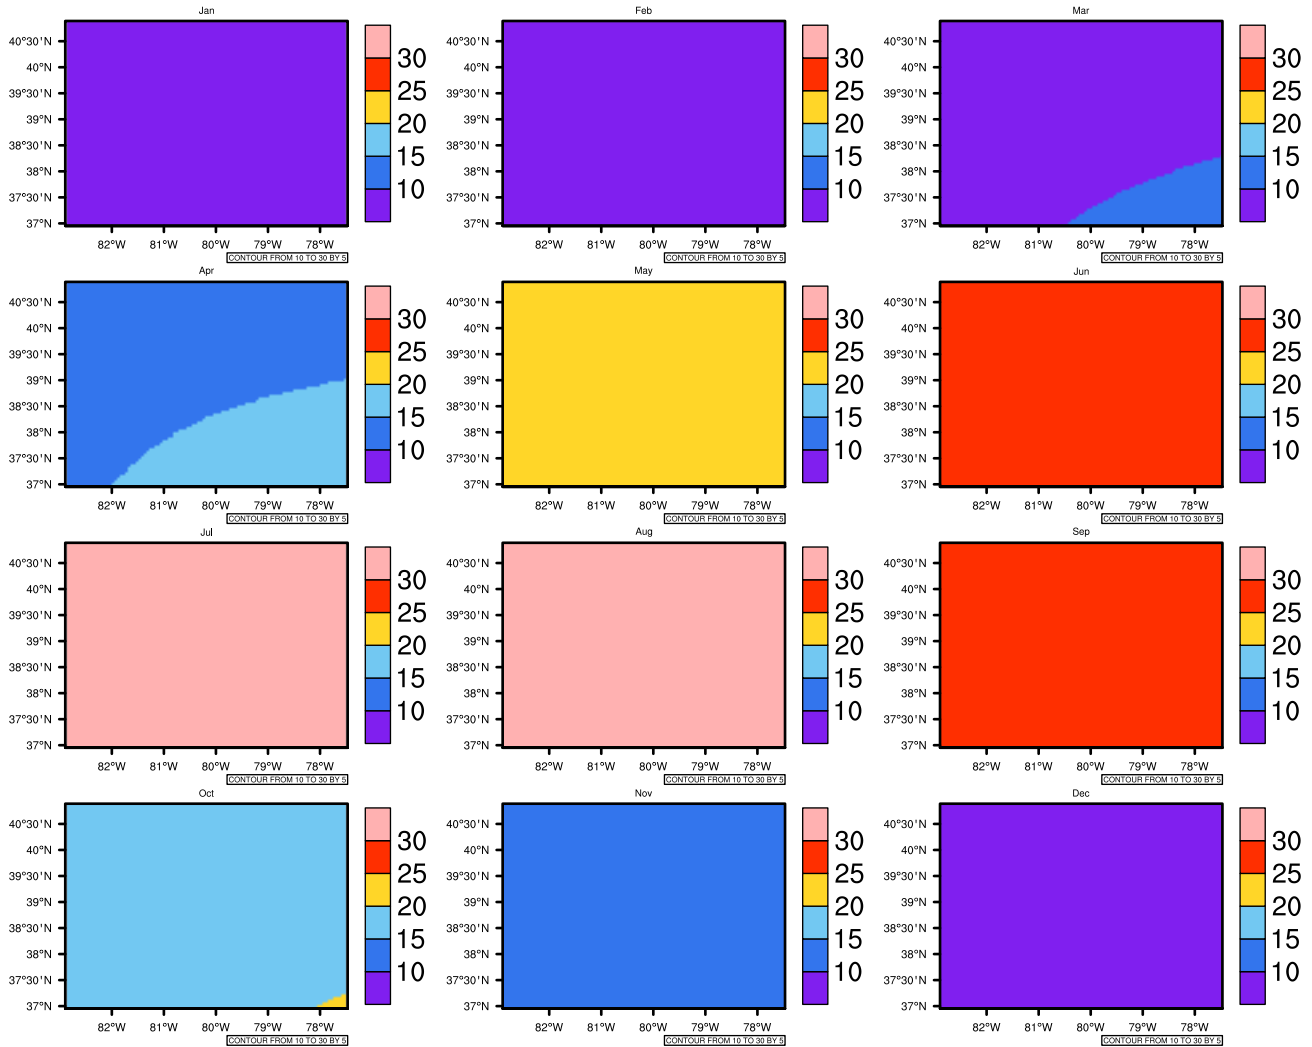

## Monthly Daily Average T<sub>max</sub>(c) In 2070-2079 GFDL-ESM2M RCP85 - West Virginia

AgriMetSoft (2020). Climate Maps. Available on:  
<https://agrimetsoft.com/maps>

[Order a new map on <https://agrimetsoft.com/order>

[You can request maps from any dataset from the AgriMetSoft Team.](#)