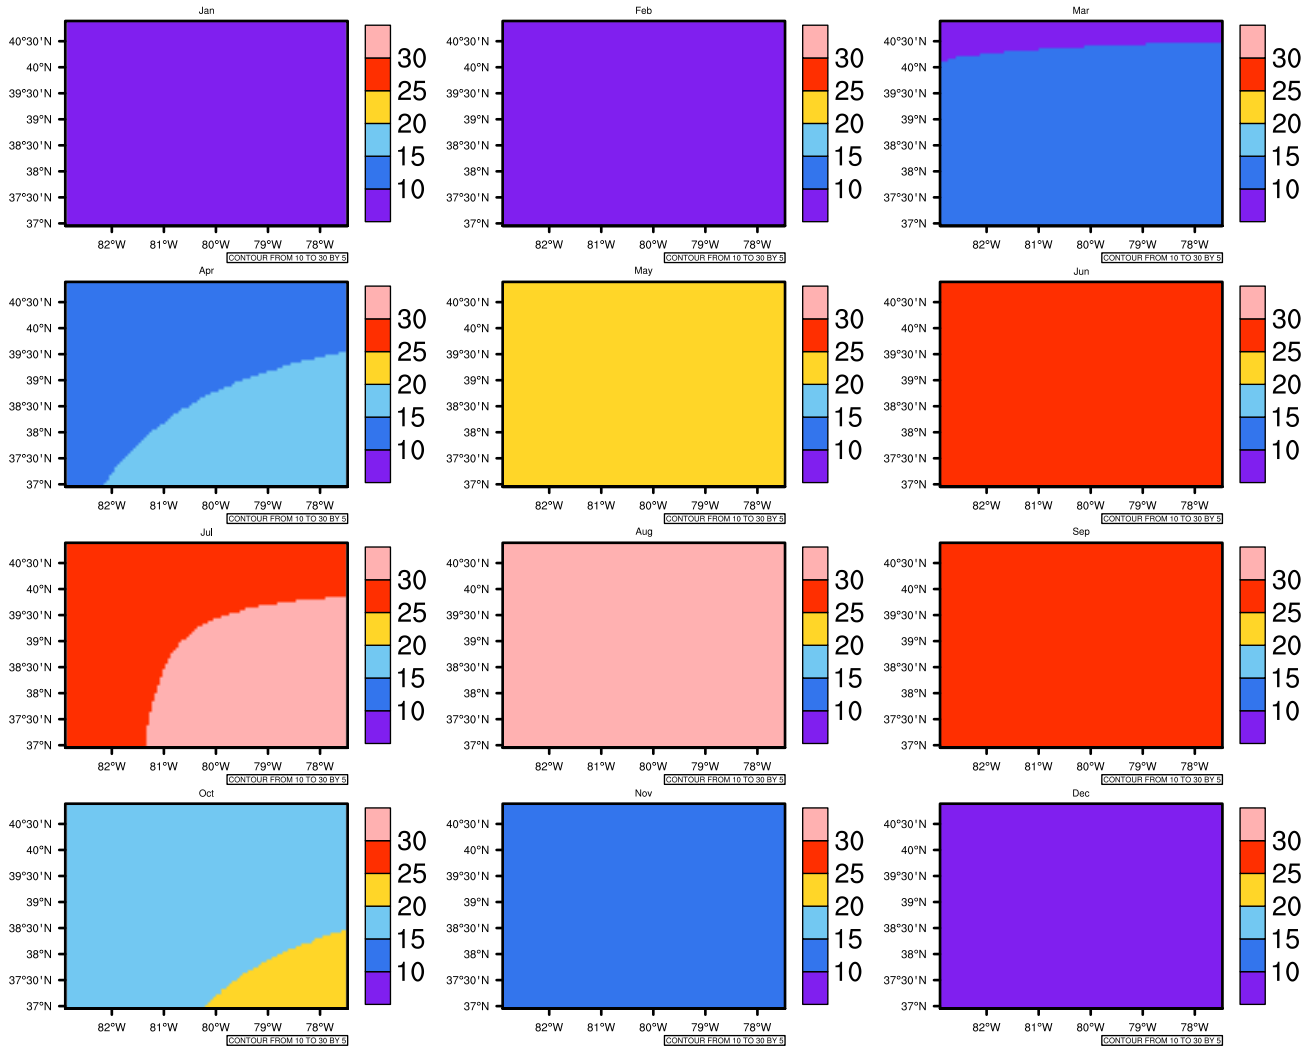

## Monthly Daily Average Maximum Temperature in 2080-2089 GFDL-ESM2M RCP85 - West Virginia

AgriMetSoft (2020). Climate Maps. Available on:  
<https://agrimetsoft.com/maps>

[Order a new map on <https://agrimetsoft.com/order>

[You can request maps from any dataset from the AgriMetSoft Team.](#)