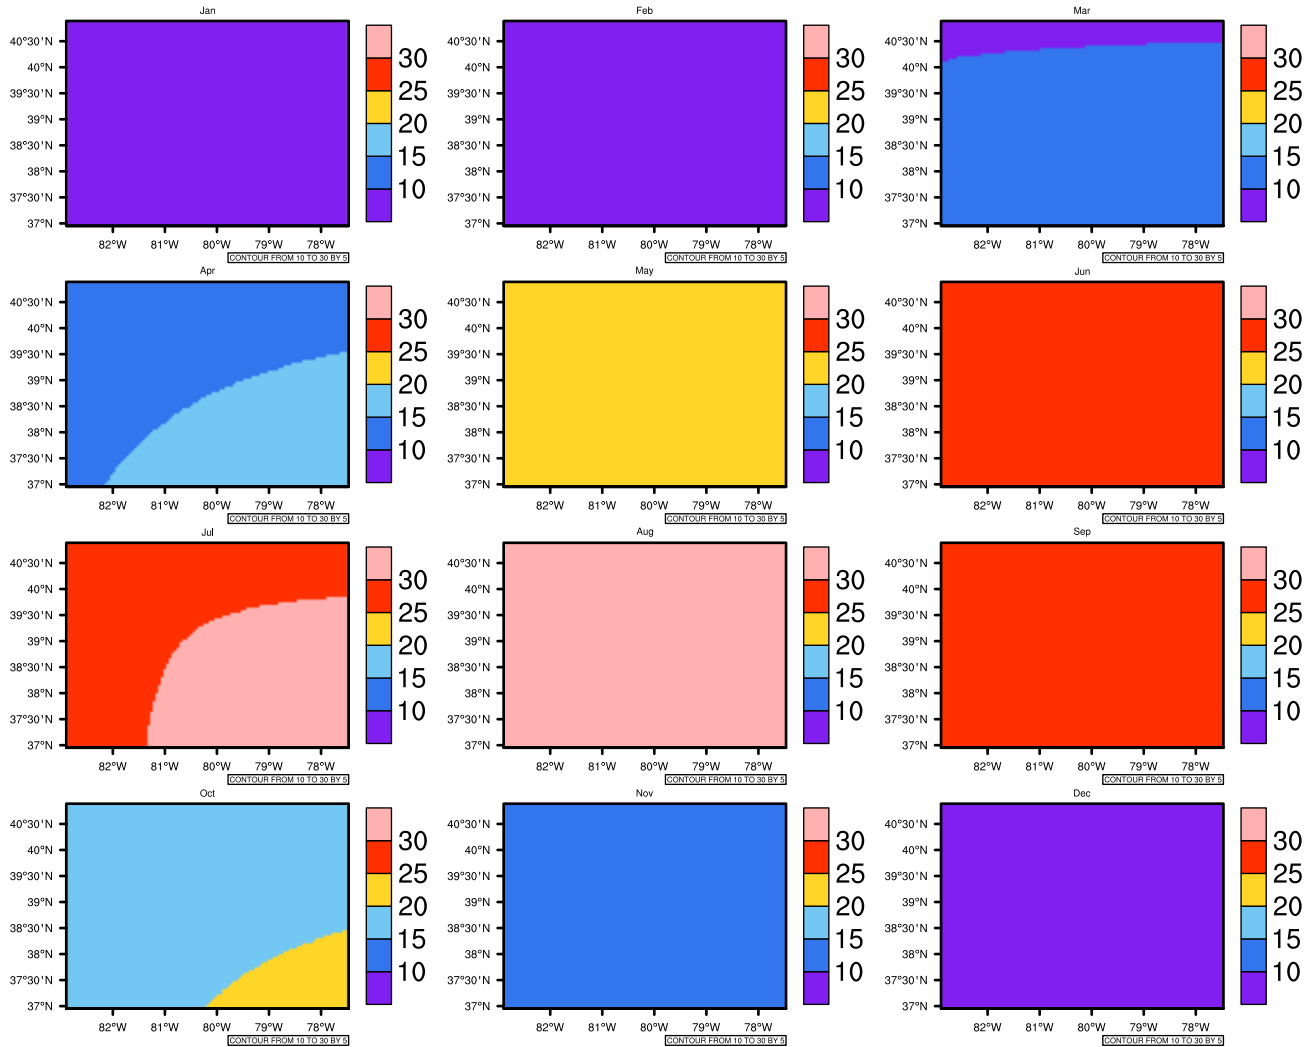

Monthly Daily Average Maximum Temperature in 2080-2089 GFDL-ESM2M RCP85 - West Virginia

AgriMetSoft (2020). Climate Maps. Available on:
<https://agrimetsoft.com/maps>

[Order a new map on <https://agrimetsoft.com/order>