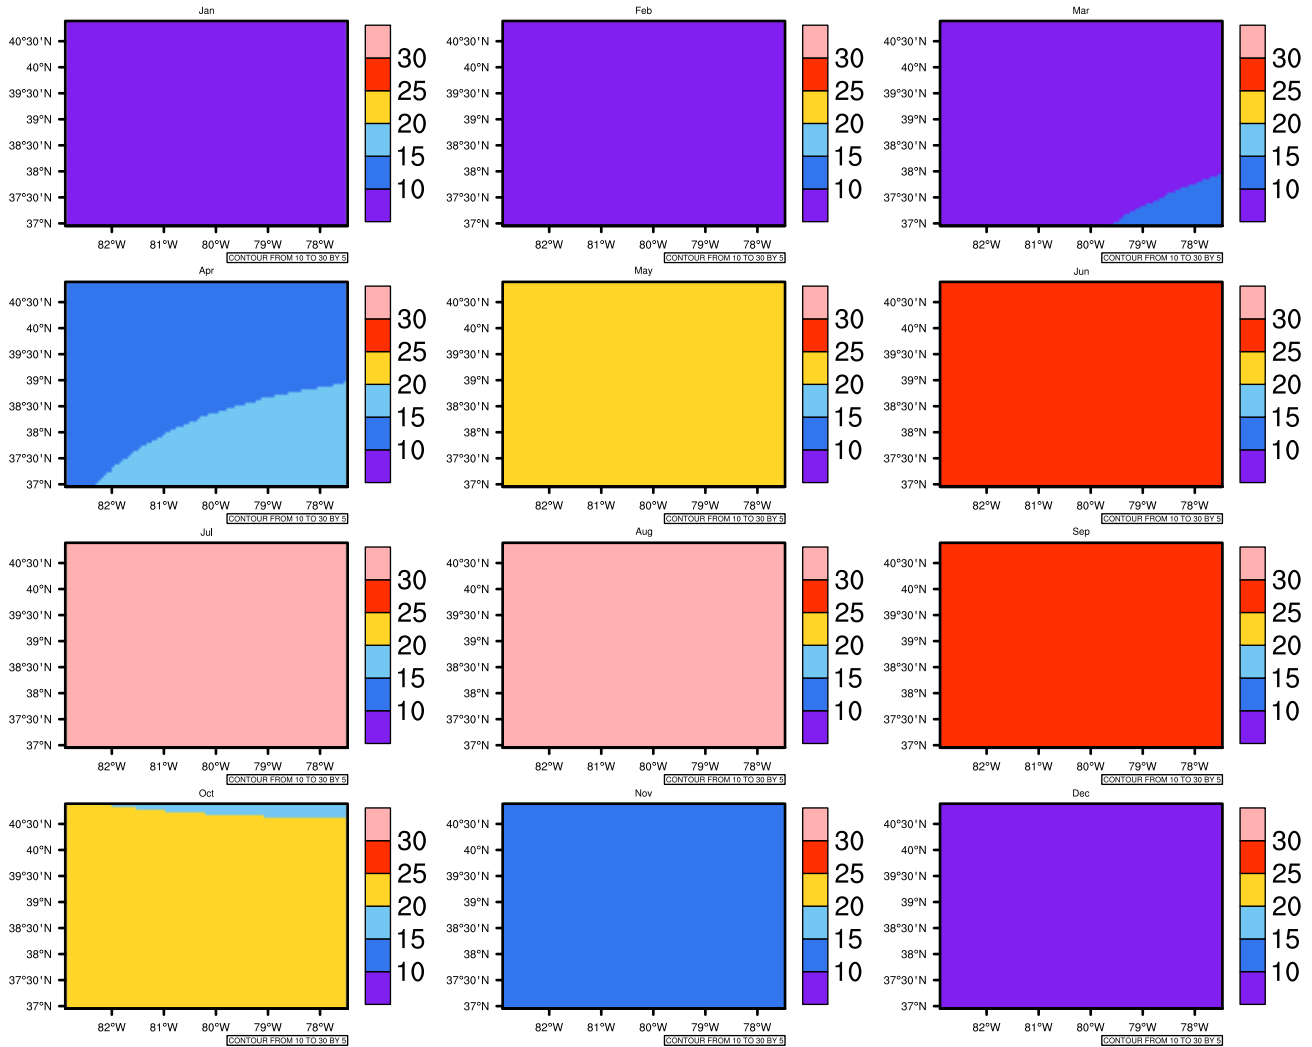

Monthly Daily Average Maximum Temperature in 2090-2099 GFDL-ESM2M RCP85 - West Virginia

AgriMetSoft (2020). Climate Maps. Available on: <https://agrimetsoft.com/maps>

[Order a new map on <https://agrimetsoft.com/order>

[You can request maps from any dataset from the AgriMetSoft Team.](#)