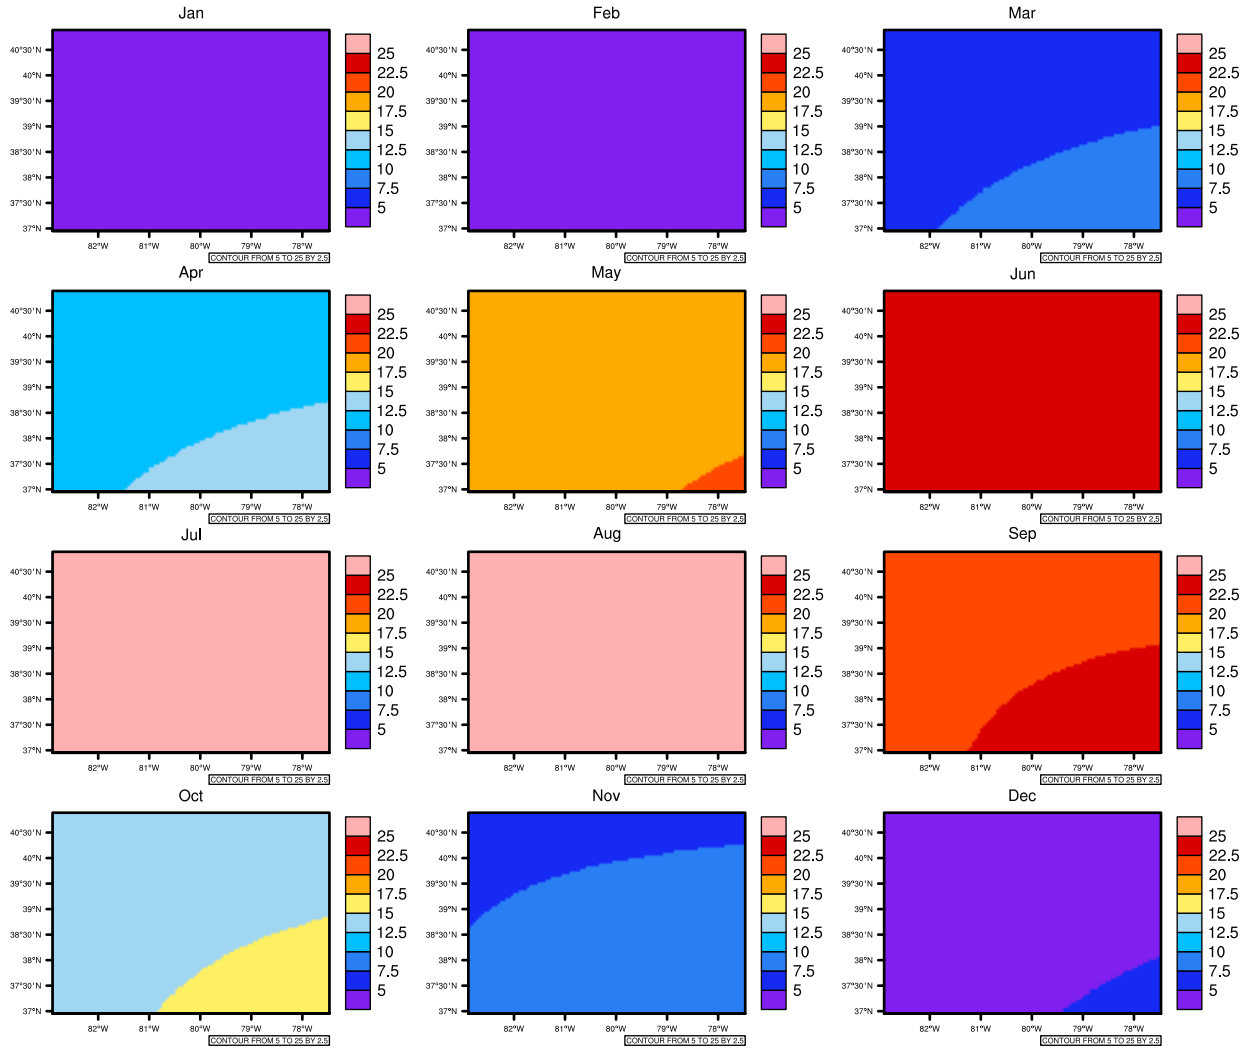

Monthly Daily Average tmax(c) In 1975-2005 GFDL-ESM2M historical - West Virginia

AgriMetSoft (2020). Climate Maps. Available on:
<https://agrimetsoft.com/maps>

Order a new map on <https://agrimetsoft.com/order>