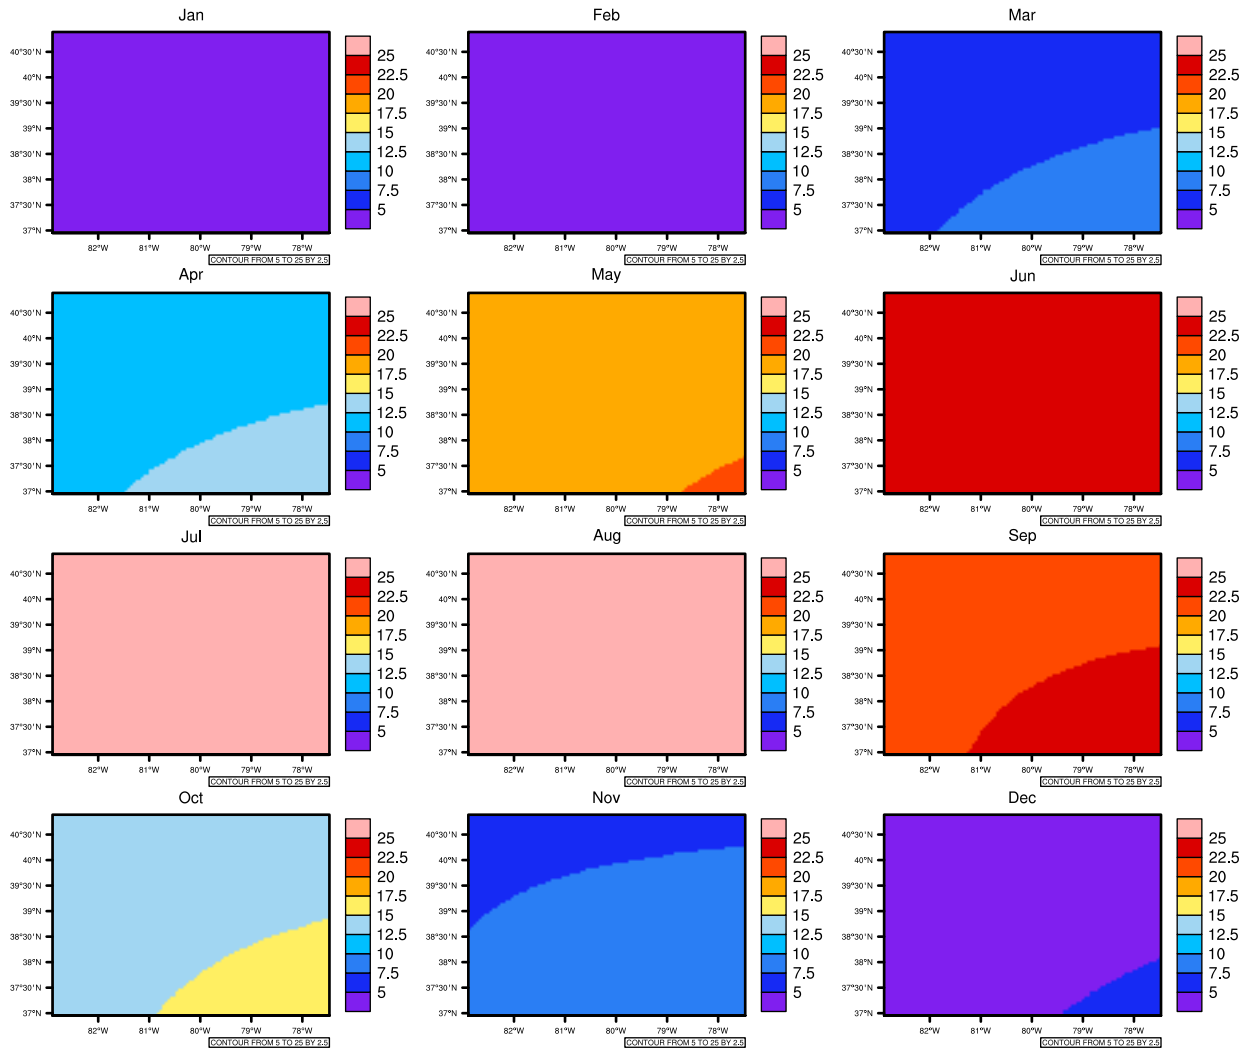

Monthly Daily Average tmax(c) In 1975-2005 GFDL-ESM2M historical - West Virginia

AgriMetSoft (2020). Climate Maps. Available on: <https://agrimetsoft.com/maps>

Order a new map on <https://agrimetsoft.com/order>

[You can request maps from any dataset from the AgriMetSoft Team.](#)