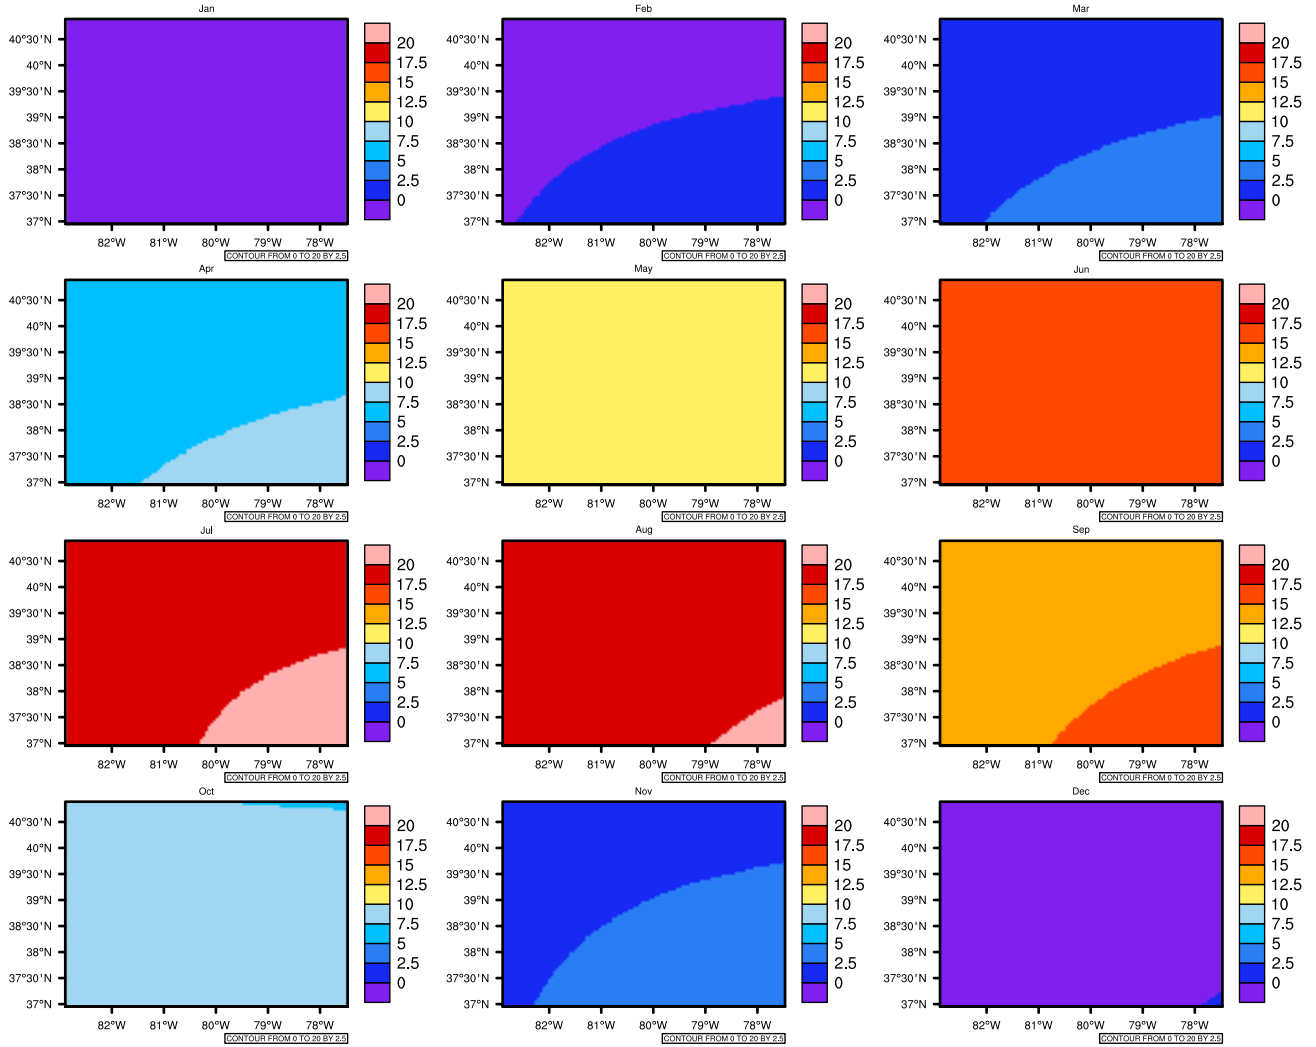

Monthly Daily Average tasmin(c) In 2070-2079 GFDL-ESM2M RCP45 - West Virginia

AgriMetSoft (2020). Climate Maps. Available on: <https://agrimetsoft.com/maps>

[Order a new map on <https://agrimetsoft.com/order>

[You can request maps from any dataset from the AgriMetSoft Team.](#)