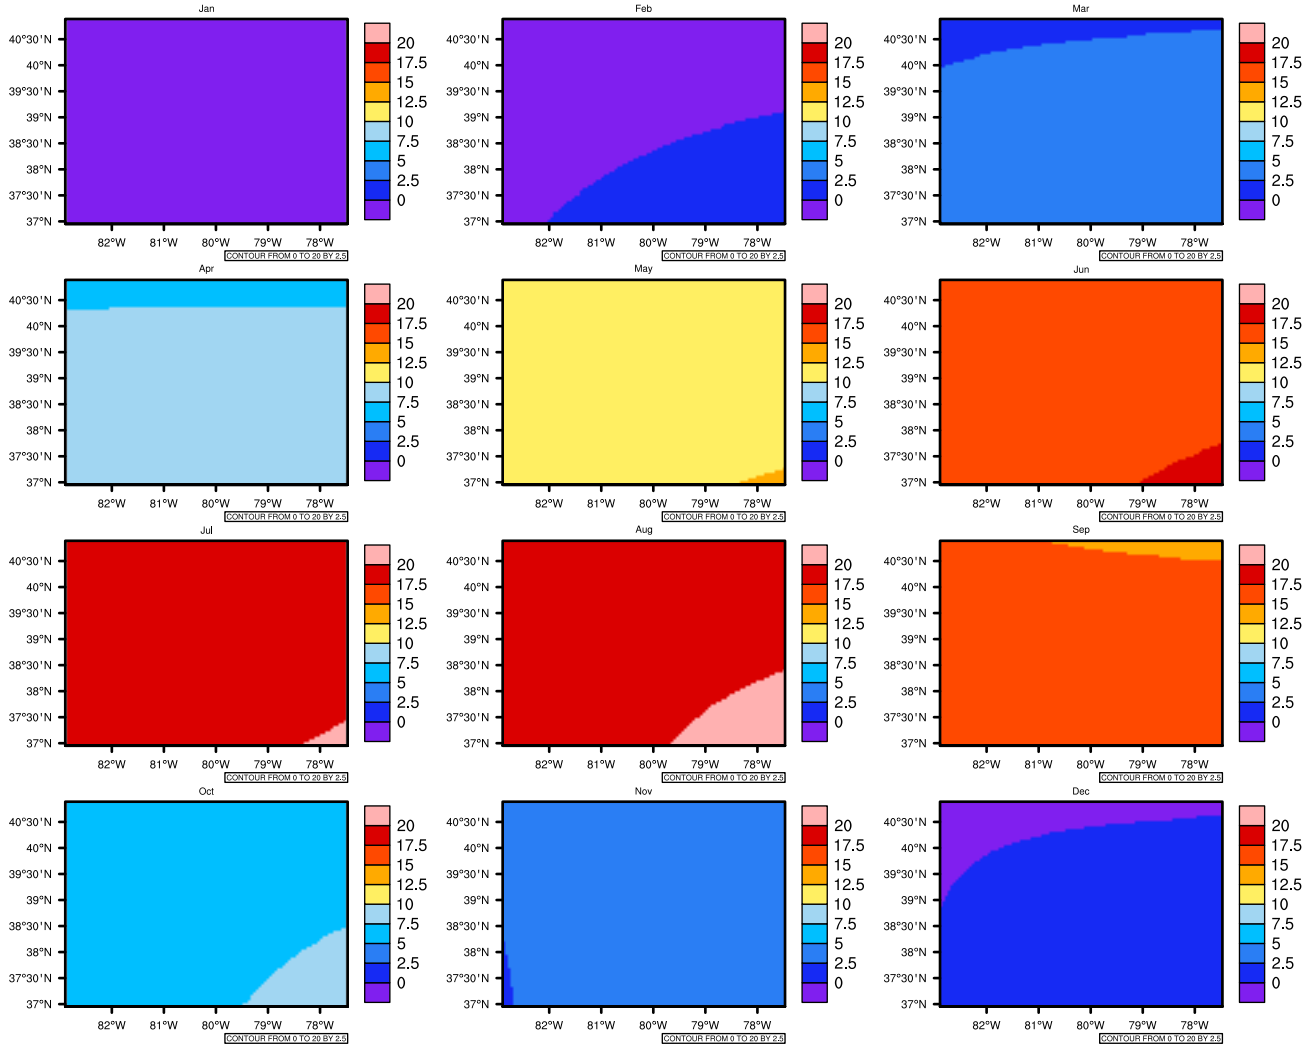

Monthly Daily Average tasmin(c) In 2080-2089 GFDL-ESM2M RCP45 - West Virginia

AgriMetSoft (2020). Climate Maps. Available on: <https://agrimetsoft.com/maps>

[Order a new map on <https://agrimetsoft.com/order>

[You can request maps from any dataset from the AgriMetSoft Team.](#)