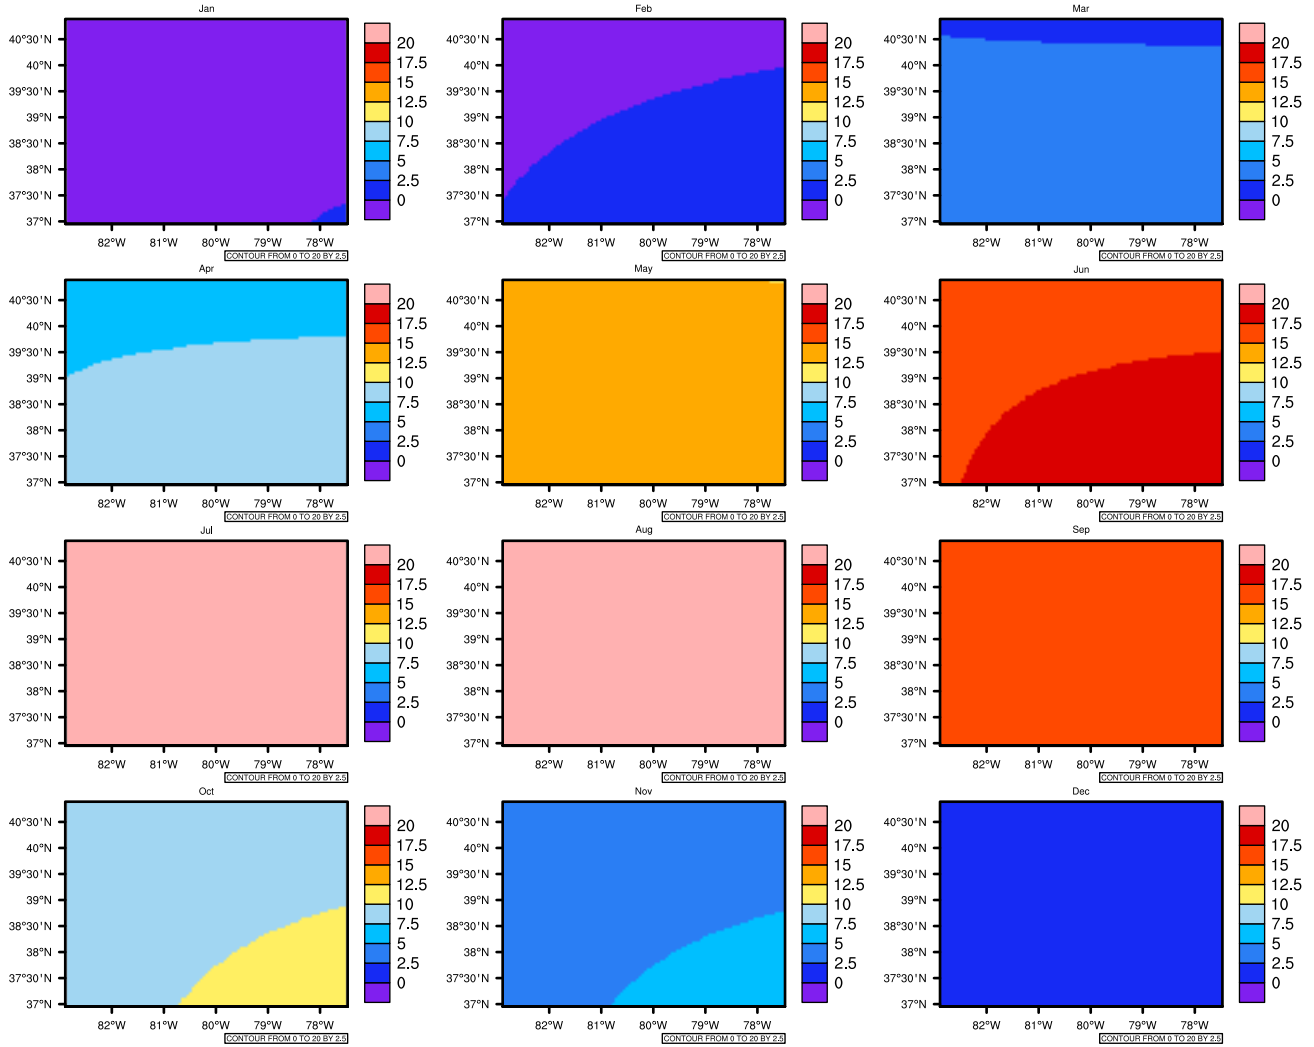

Monthly Daily Average tasmin(c) In 2070-2079 GFDL-ESM2M RCP85 - West Virginia

AgriMetSoft (2020). Climate Maps. Available on: <https://agrimetsoft.com/maps>

[Order a new map on <https://agrimetsoft.com/order>