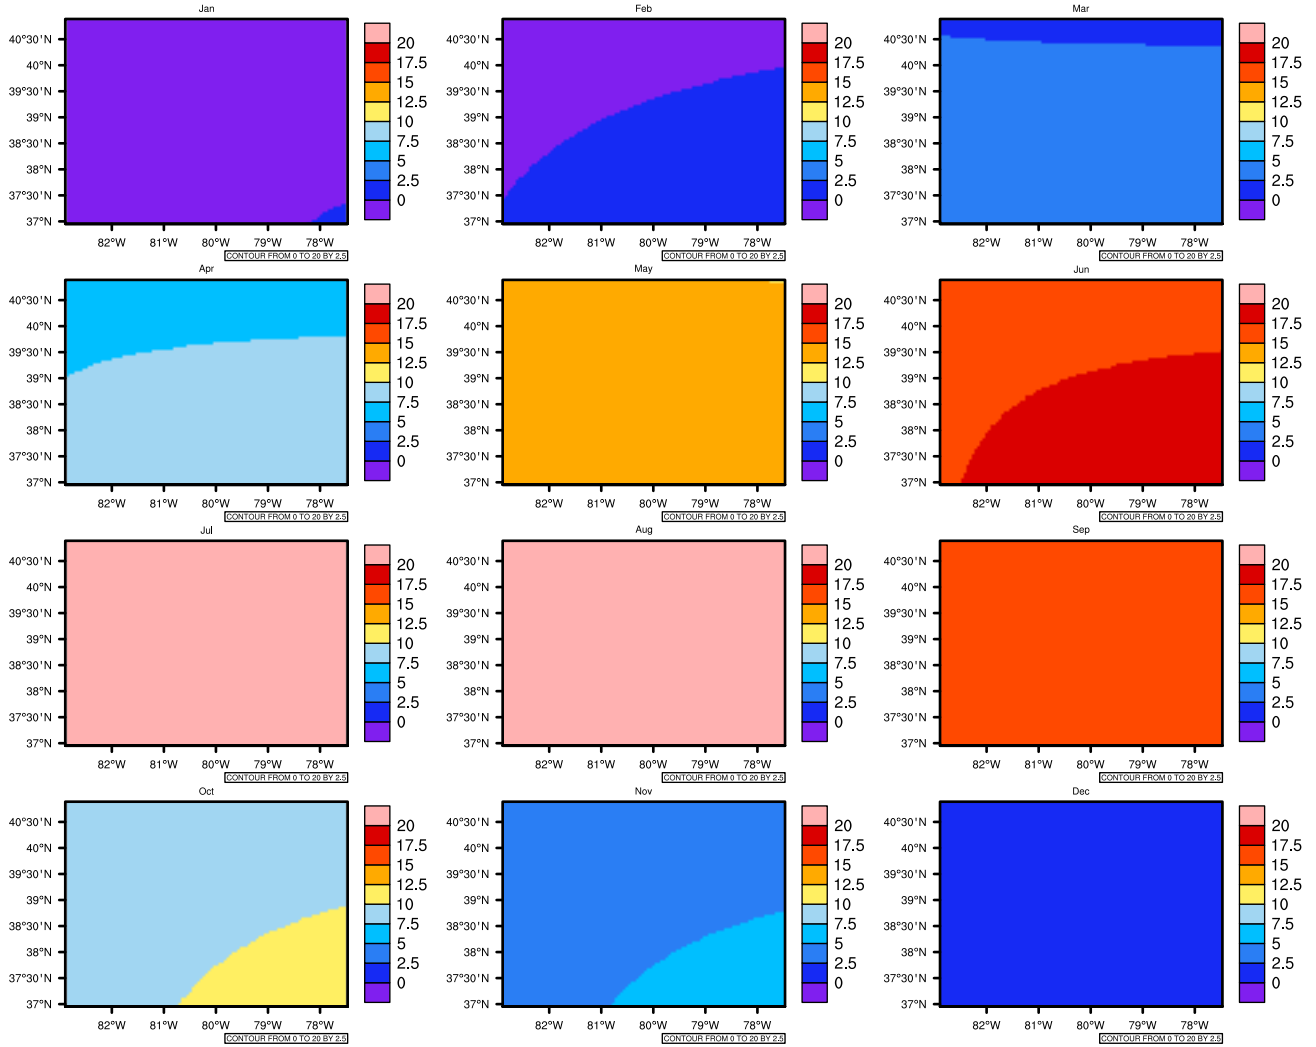

Monthly Daily Average tasmin(c) In 2070-2079 GFDL-ESM2M RCP85 - West Virginia

AgriMetSoft (2020). Climate Maps. Available on: <https://agrimetsoft.com/maps>

[Order a new map on <https://agrimetsoft.com/order>

[You can request maps from any dataset from the AgriMetSoft Team.](#)