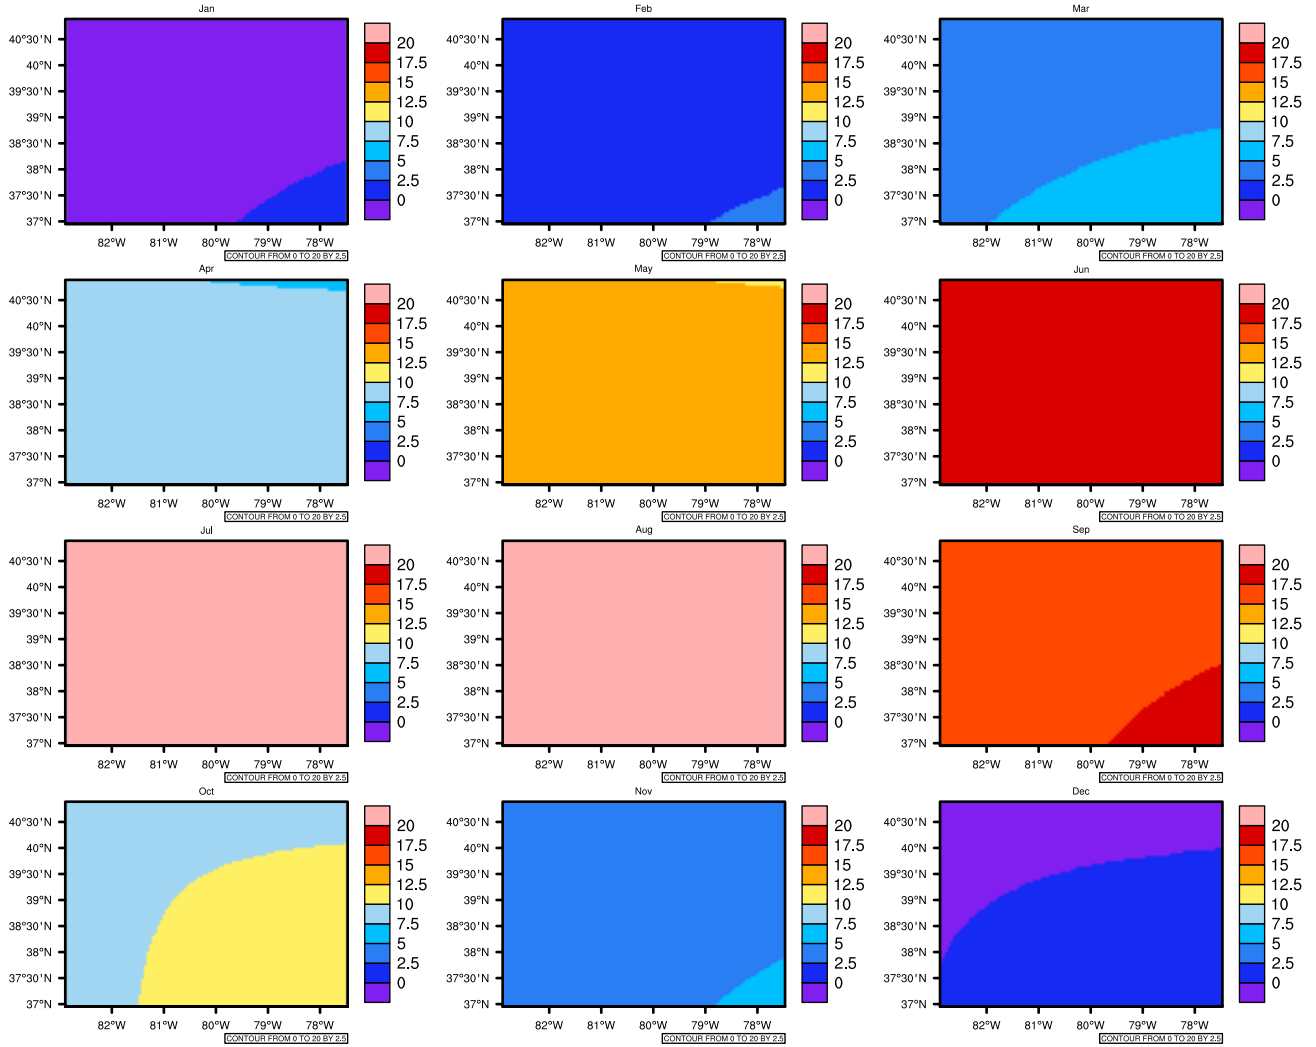

Monthly Daily Average tasmin(c) In 2080-2089 GFDL-ESM2M RCP85 - West Virginia

AgriMetSoft (2020). Climate Maps. Available on: <https://agrimetsoft.com/maps>

[Order a new map on <https://agrimetsoft.com/order>

[You can request maps from any dataset from the AgriMetSoft Team.](#)