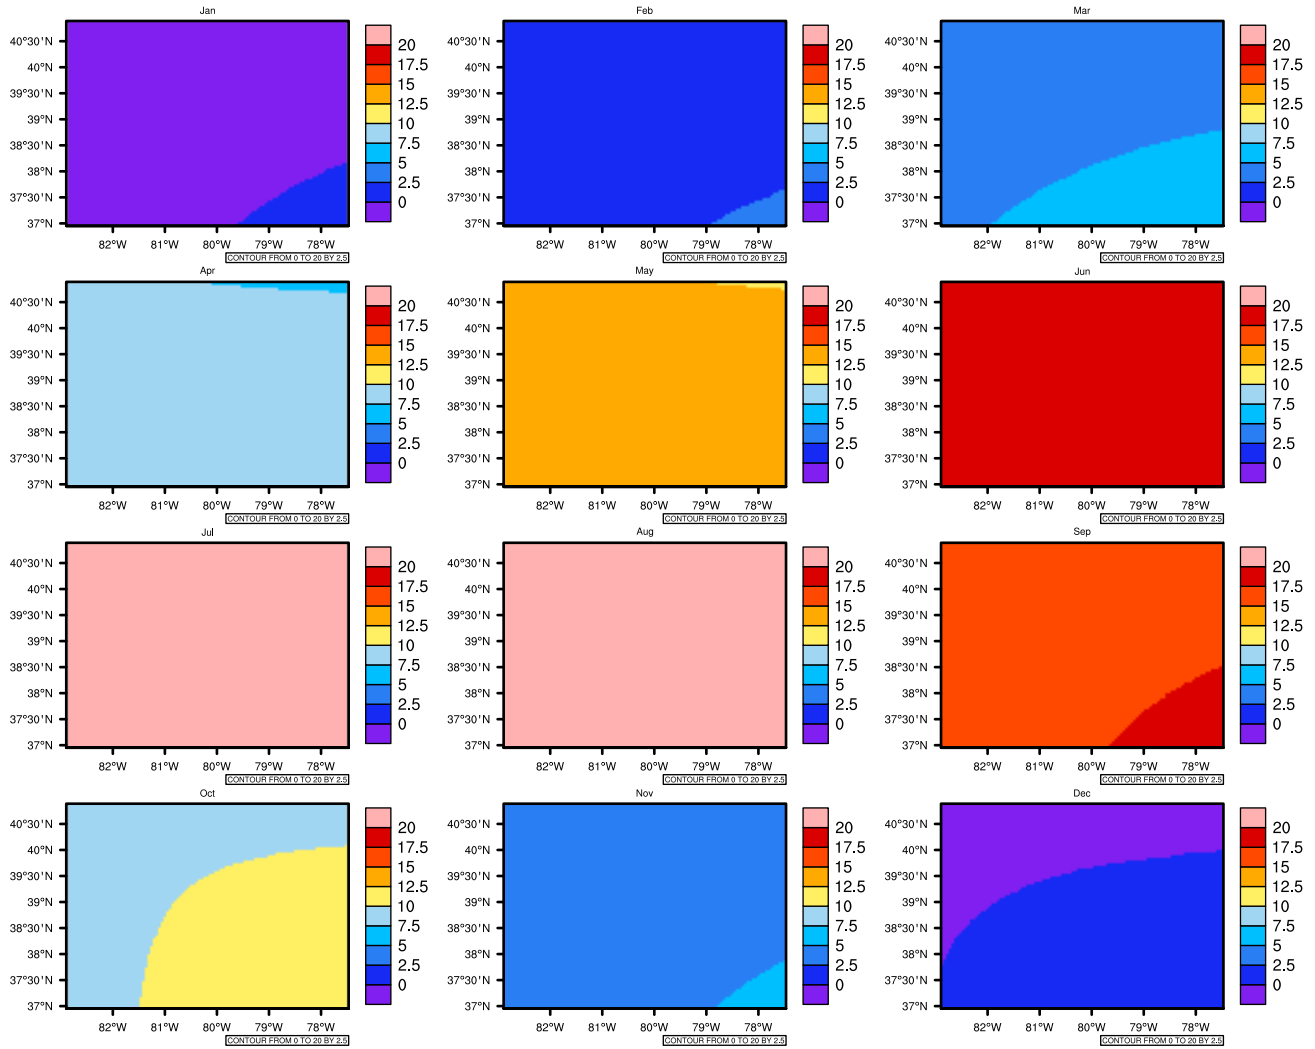

Monthly Daily Average tasmin(c) In 2080-2089 GFDL-ESM2M RCP85 - West Virginia

AgriMetSoft (2020). Climate Maps. Available on: <https://agrimetsoft.com/maps>

[Order a new map on <https://agrimetsoft.com/order>