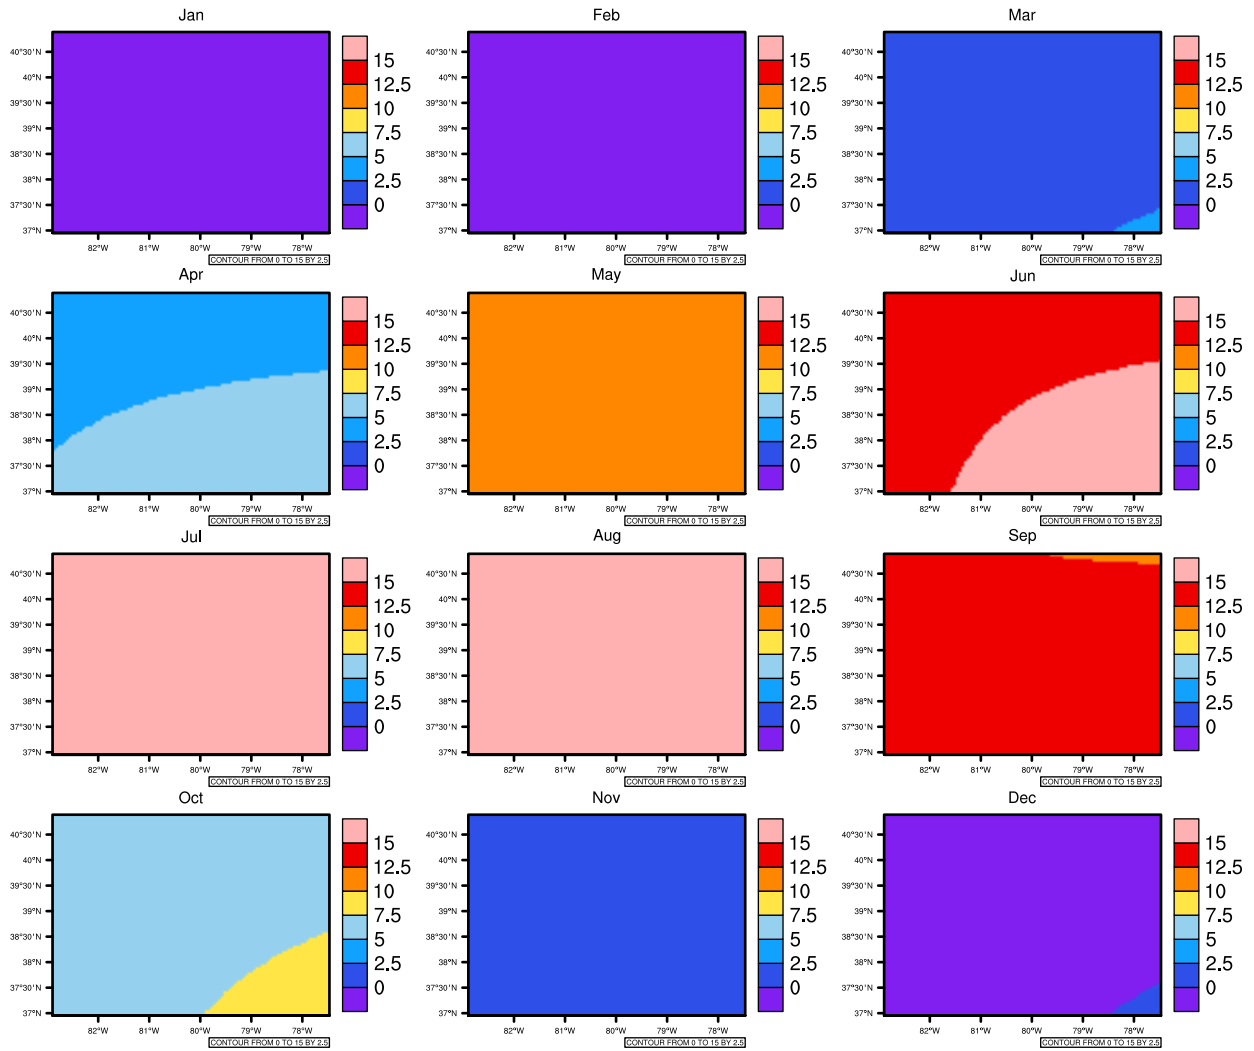

# Monthly Daily Average t<sub>asmin</sub>(c) In 1975-2005 GFDL-ESM2M historical - West Virginia

AgriMetSoft (2020). Climate Maps. Available on:  
<https://agrimetsoft.com/maps>

Order a new map on <https://agrimetsoft.com/order>