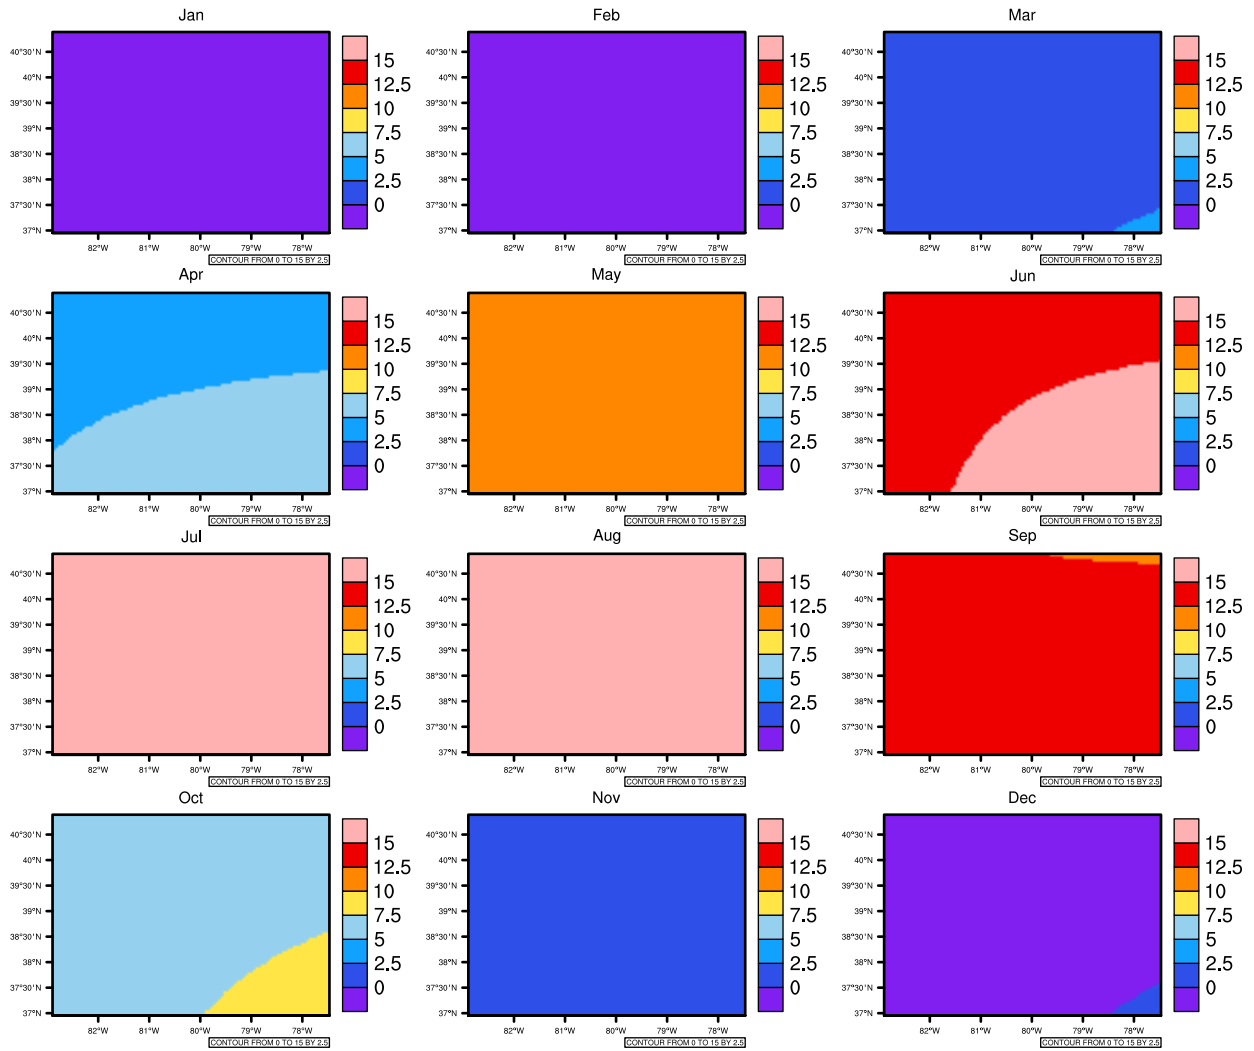

Monthly Daily Average t_{asmin}(c) In 1975-2005 GFDL-ESM2M historical - West Virginia

AgriMetSoft (2020). Climate Maps. Available on:
<https://agrimetsoft.com/maps>

Order a new map on <https://agrimetsoft.com/order>