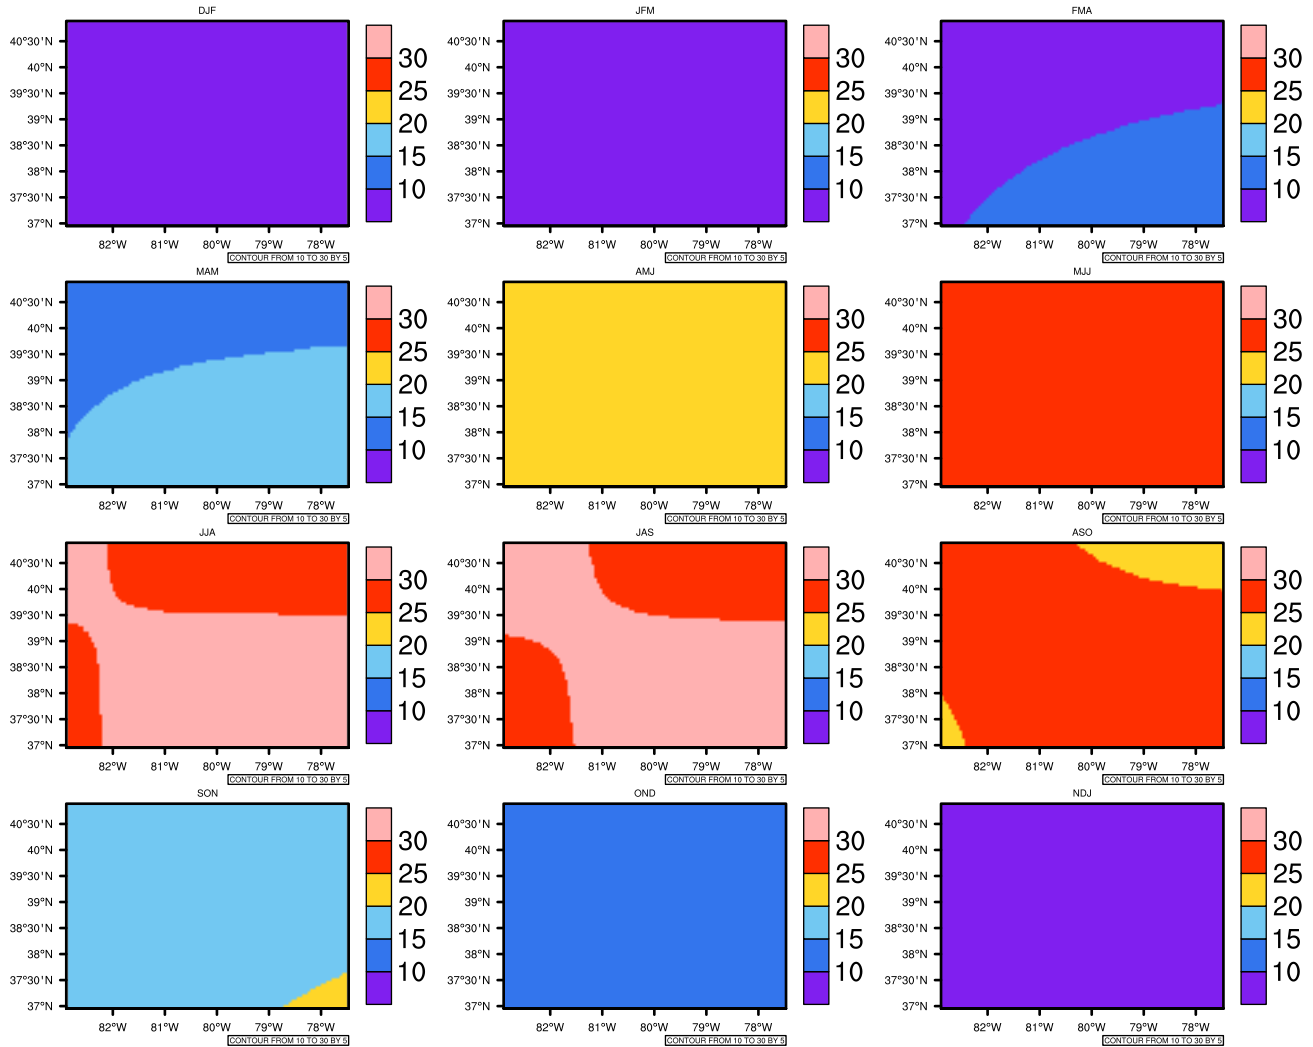

Seasonally Daily Averagetasma(c) In 2070-2079 GFDL-ESM2M RCP85 - West Virginia

AgriMetSoft (2020). Climate Maps. Available on: <https://agrimetsoft.com/maps>

[Order a new map on <https://agrimetsoft.com/order>