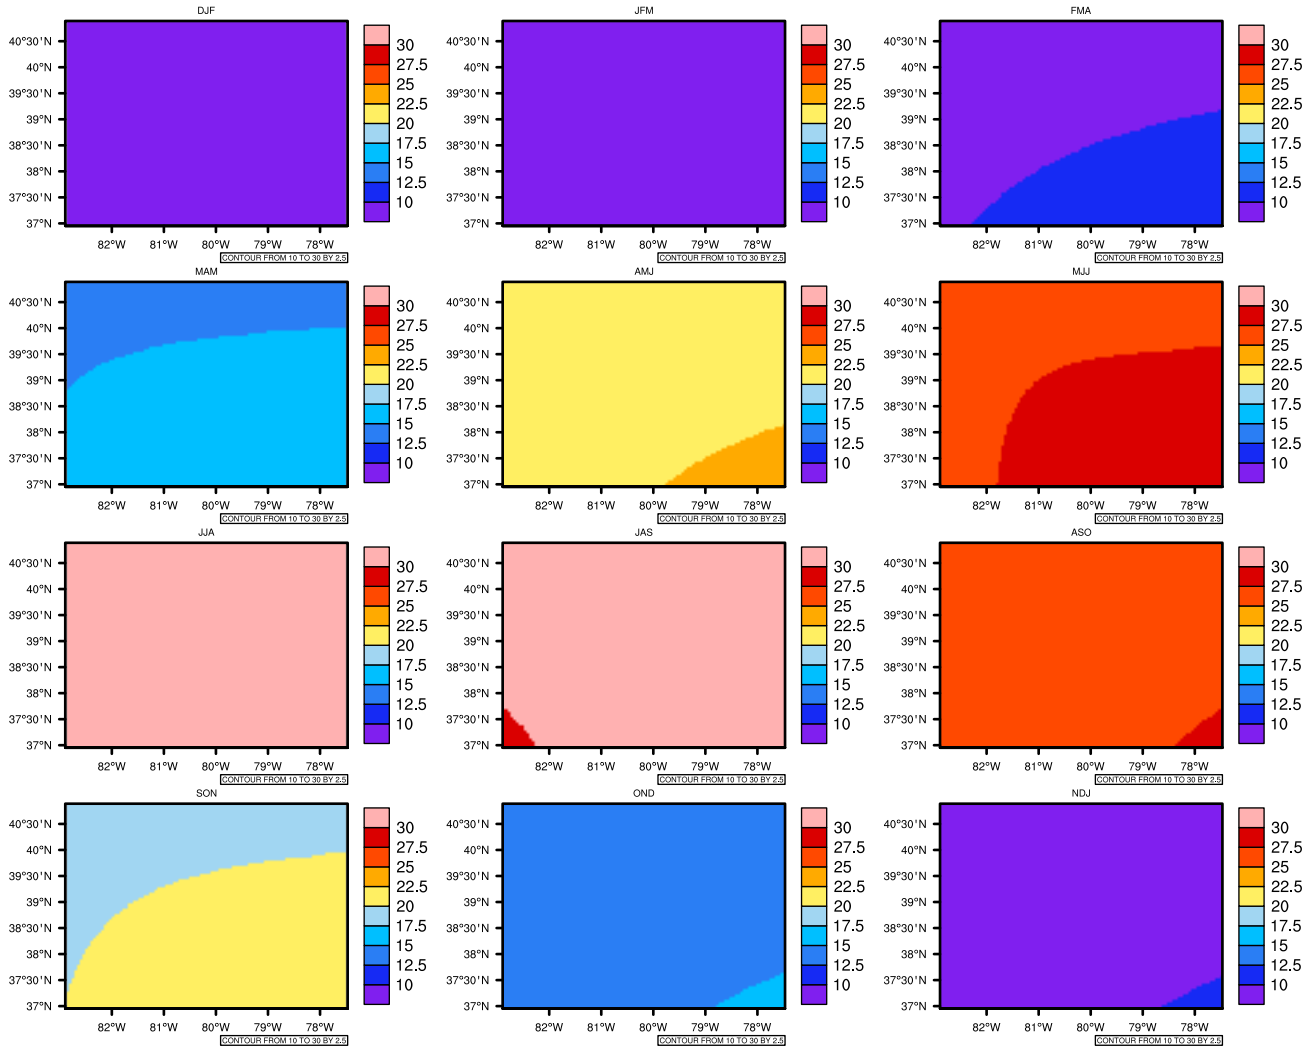

Seasonally Daily Averagetasma(c) In 2090-2099 GFDL-ESM2M RCP85 - West Virginia

AgriMetSoft (2020). Climate Maps. Available on:
<https://agrimetsoft.com/maps>

[Order a new map on <https://agrimetsoft.com/order>