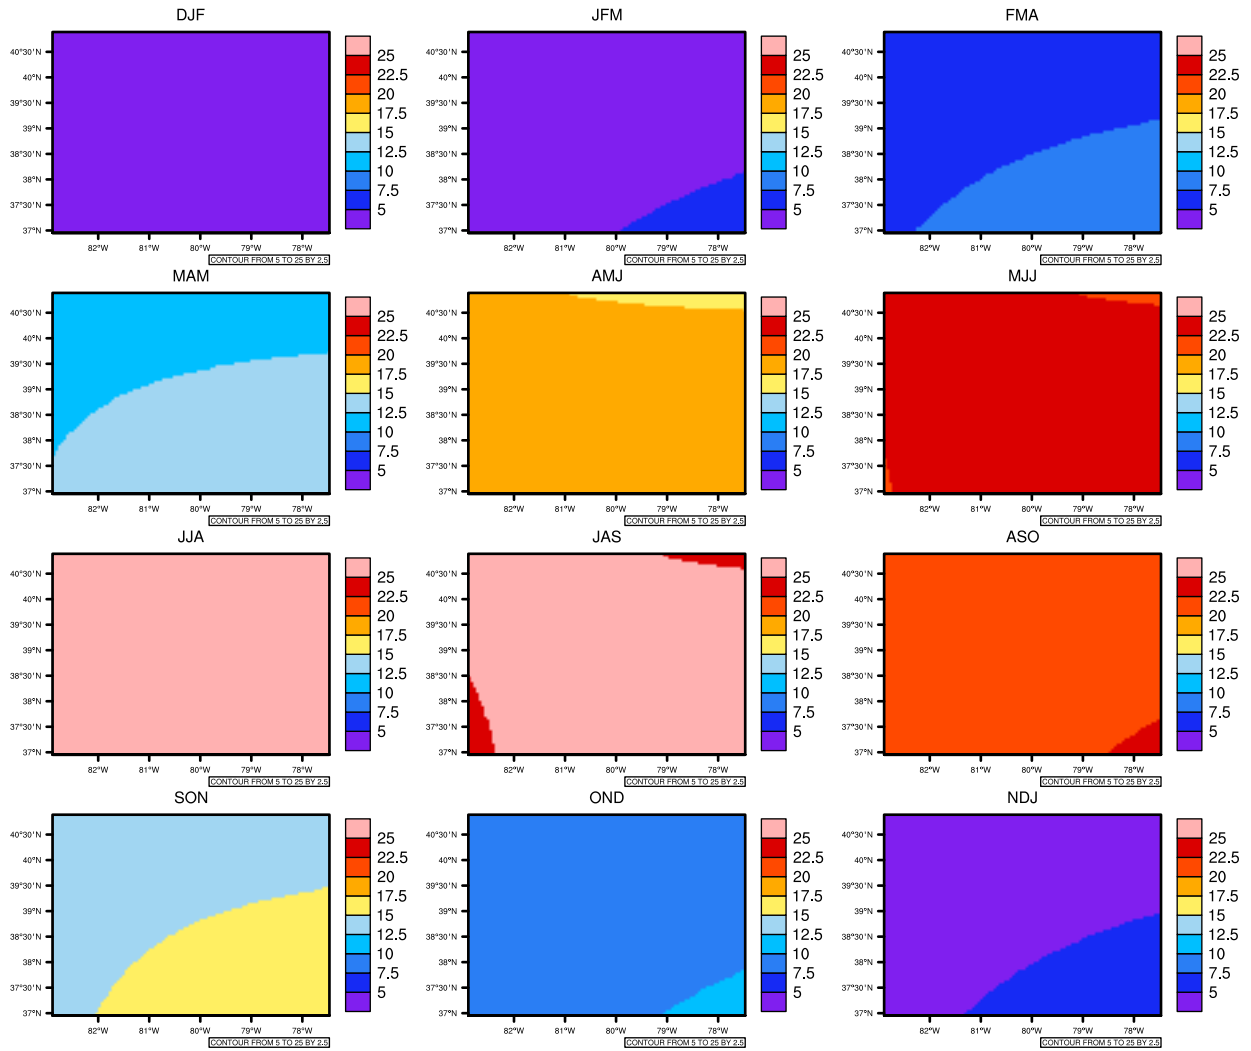

# Seasonally Daily Averagetasmx(c) In 1975-2005 GFDL-ESM2M historical - West Virginia

AgriMetSoft (2020). Climate Maps. Available on: <https://agrimetsoft.com/maps>

Order a new map on <https://agrimetsoft.com/order>