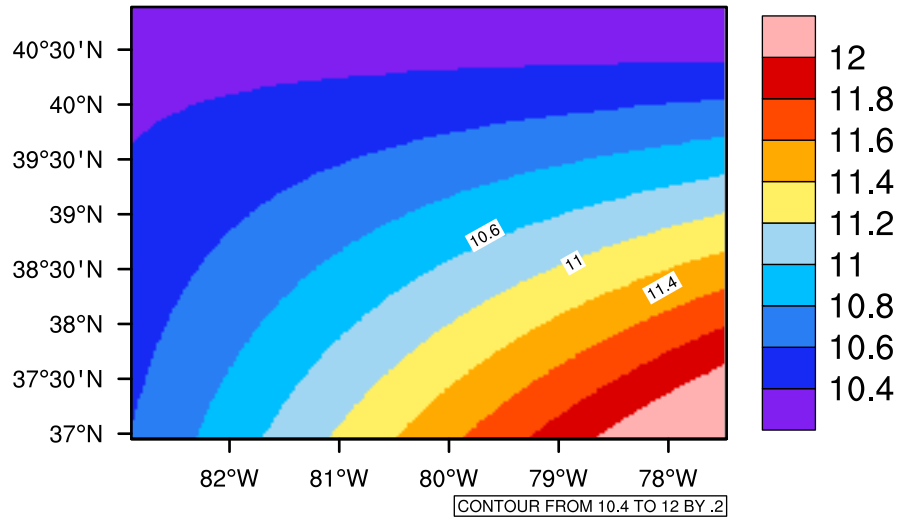

Yearly tas(c) In 2020-2029 GFDL-ESM2M RCP45 - West Virginia

[You can request maps from any dataset from the AgriMetSoft Team.](#)