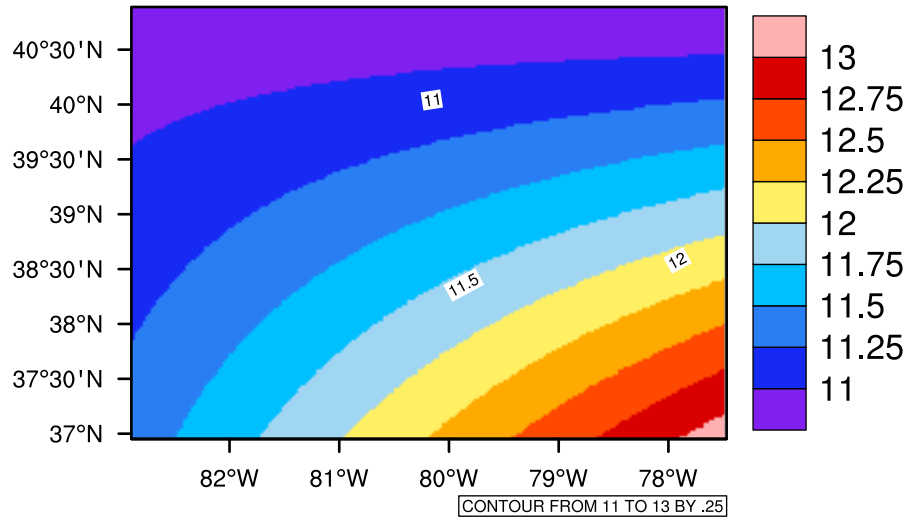

Yearly tas(c) In 2040-2049 GFDL-ESM2M RCP45 - West Virginia

[You can request maps from any dataset from the AgriMetSoft Team.](#)