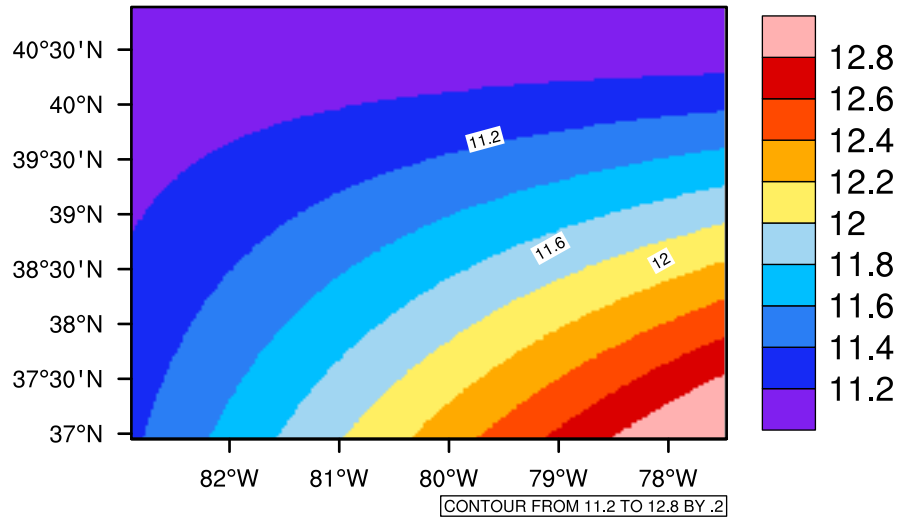

Yearly tas(c) In 2050-2059 GFDL-ESM2M RCP45 - West Virginia

[You can request maps from any dataset from the AgriMetSoft Team.](#)