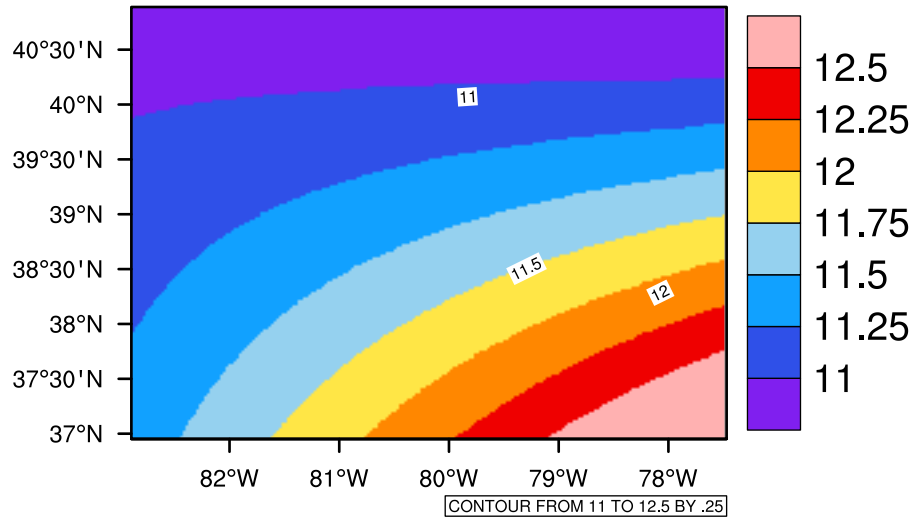

Yearly tas(c) In 2060-2069 GFDL-ESM2M RCP45 - West Virginia

[You can request maps from any dataset from the AgriMetSoft Team.](#)