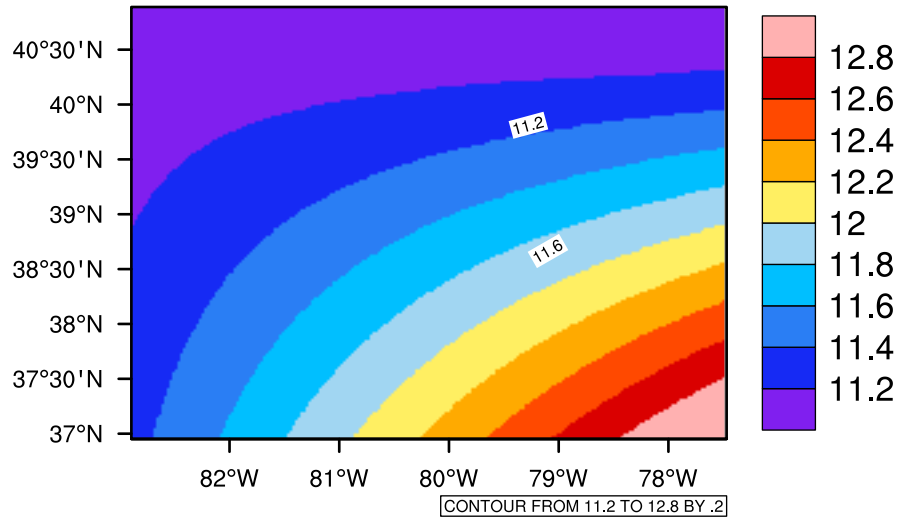

Yearly tas(c) In 2070-2079 GFDL-ESM2M RCP45 - West Virginia

[You can request maps from any dataset from the AgriMetSoft Team.](#)